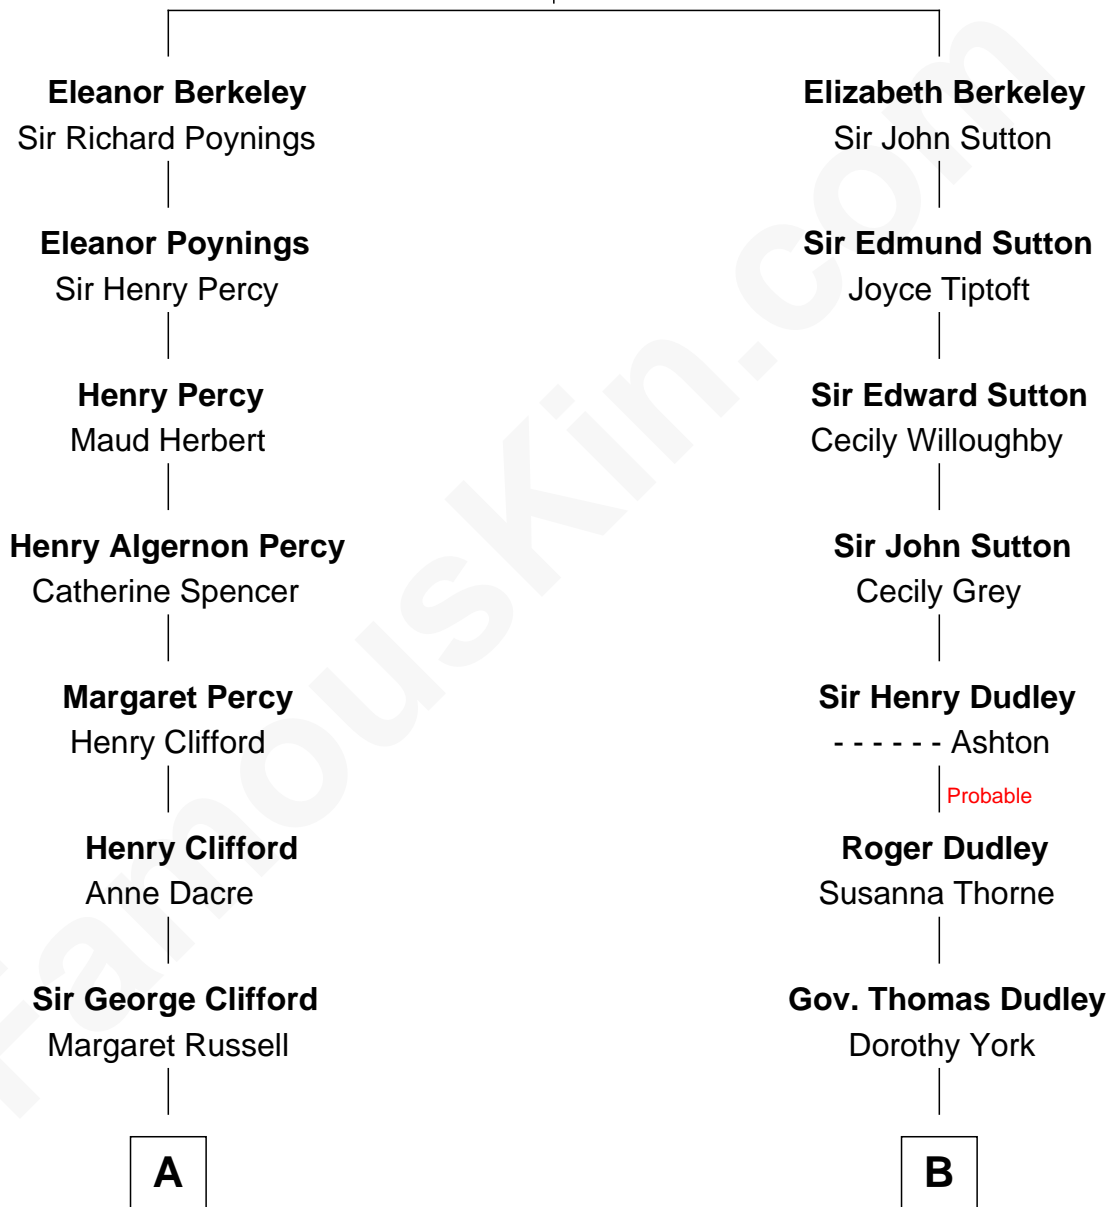

FamousKin.com

Relationship Chart of

Camilla Parker Bowles

Queen Consort of the United Kingdom

18th cousin of

Kyra Sedgwick

TV and Movie Actress

Sir John Berkeley
Elizabeth Betteshorne

C

Rosalind Maud Cubitt
Bruce Middleton Hope Shand

Camilla Parker Bowles
Queen Consort

D

Henry Dwight Sedgwick
Patricia Ann Rosenwald

Kyra Sedgwick
TV and Movie Actress

FamousKin.com