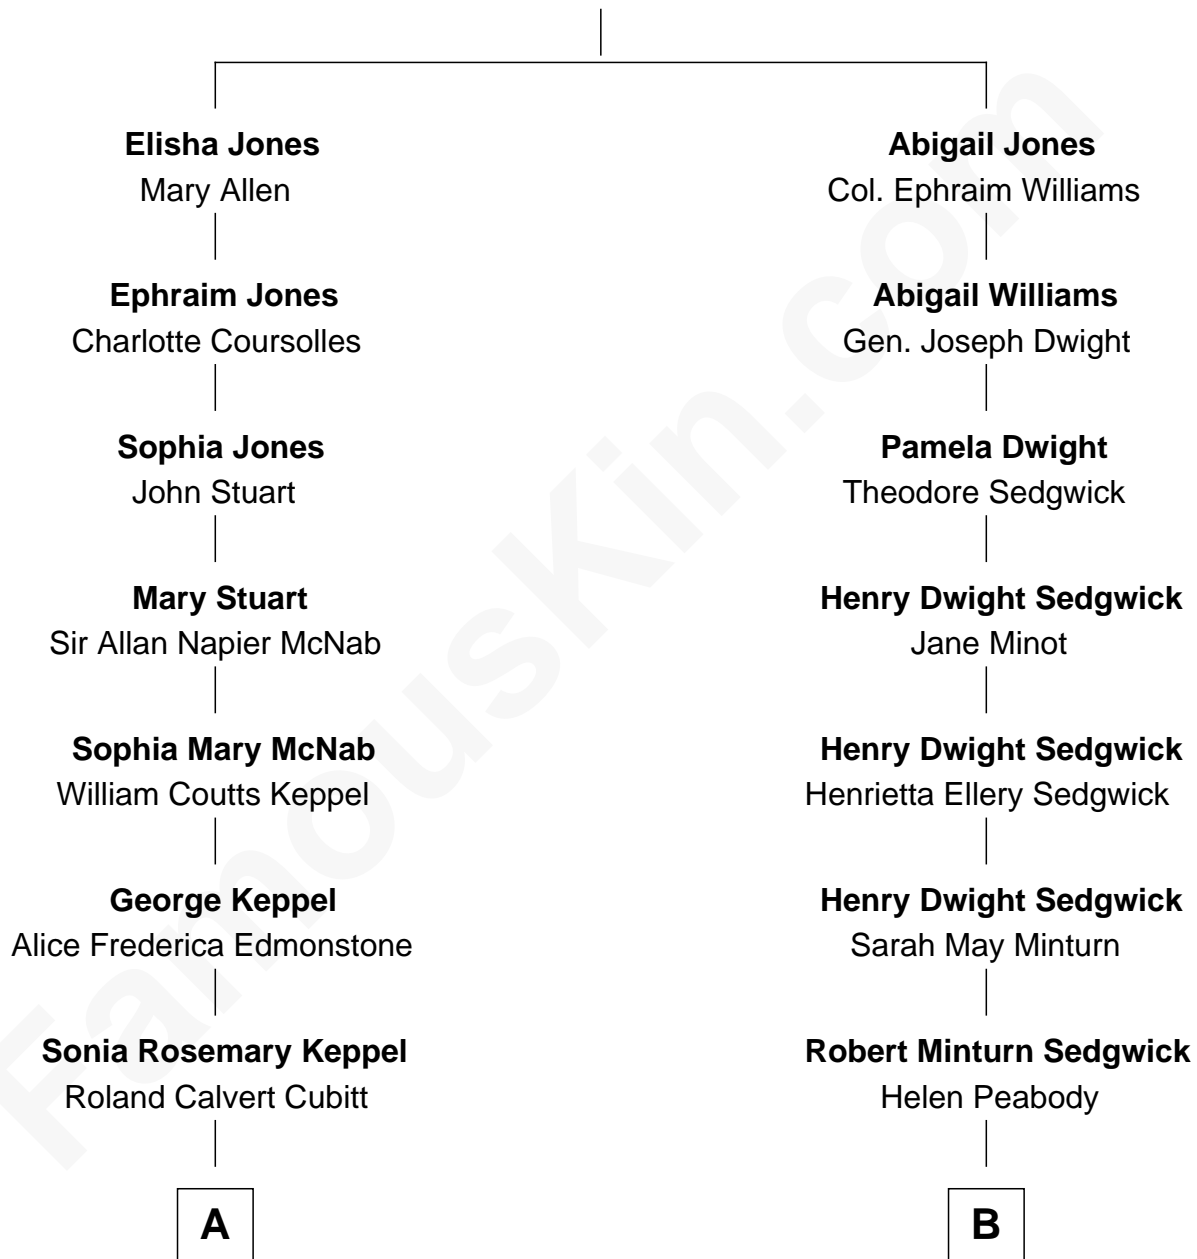

FamousKin.com

Relationship Chart of

Camilla Parker Bowles

Queen Consort of the United Kingdom

8th cousin of

Kyra Sedgwick

TV and Movie Actress

Josiah Jones

Abigail Barnes

A

Rosalind Maud Cubitt
Bruce Middleton Hope Shand

Camilla Parker Bowles
Queen Consort

B

Henry Dwight Sedgwick
Patricia Ann Rosenwald

Kyra Sedgwick
TV and Movie Actress

FamousKin.com