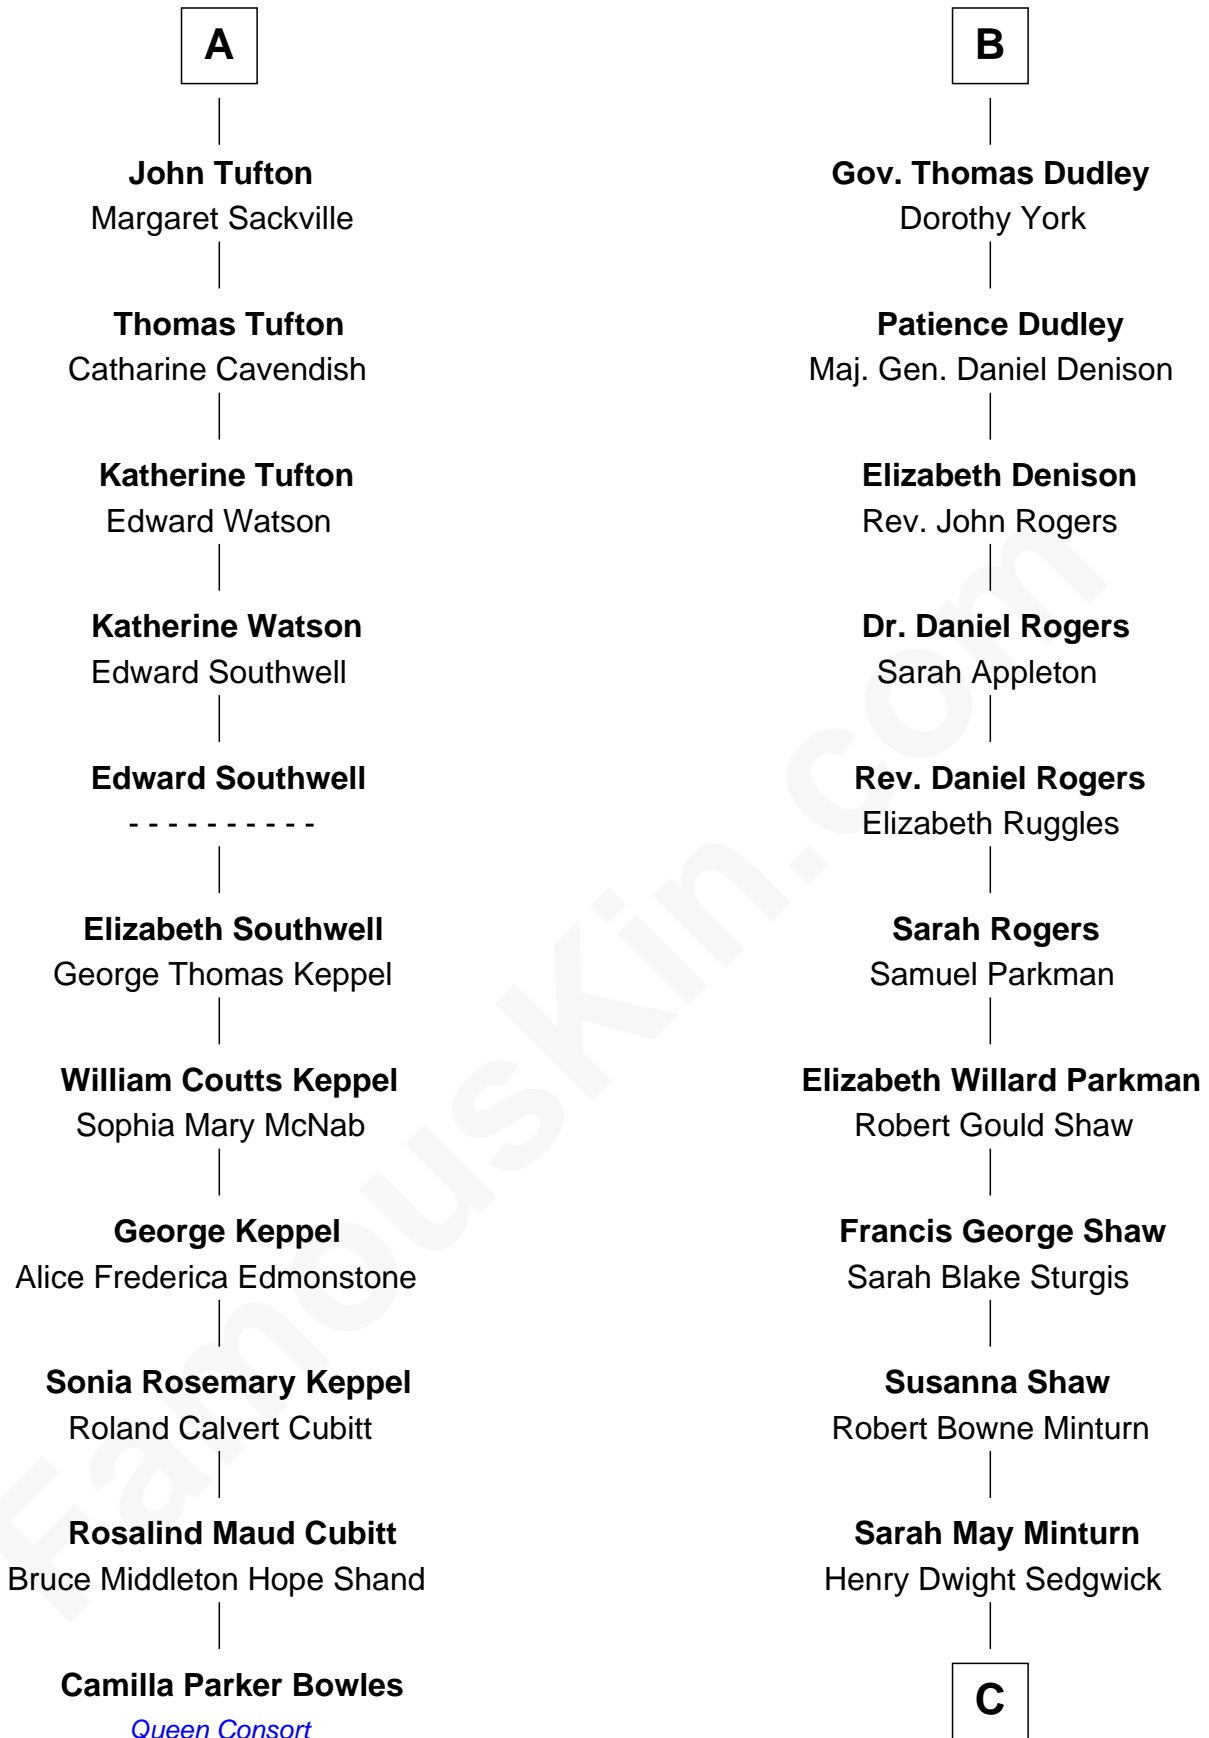

## Relationship Chart of

### Camilla Parker Bowles

Queen Consort of the United Kingdom

17th cousin 2 times removed of

**Kyra Sedgwick**

TV and Movie Actress

**Sir Reynold Grey**

Margaret de Ros

C