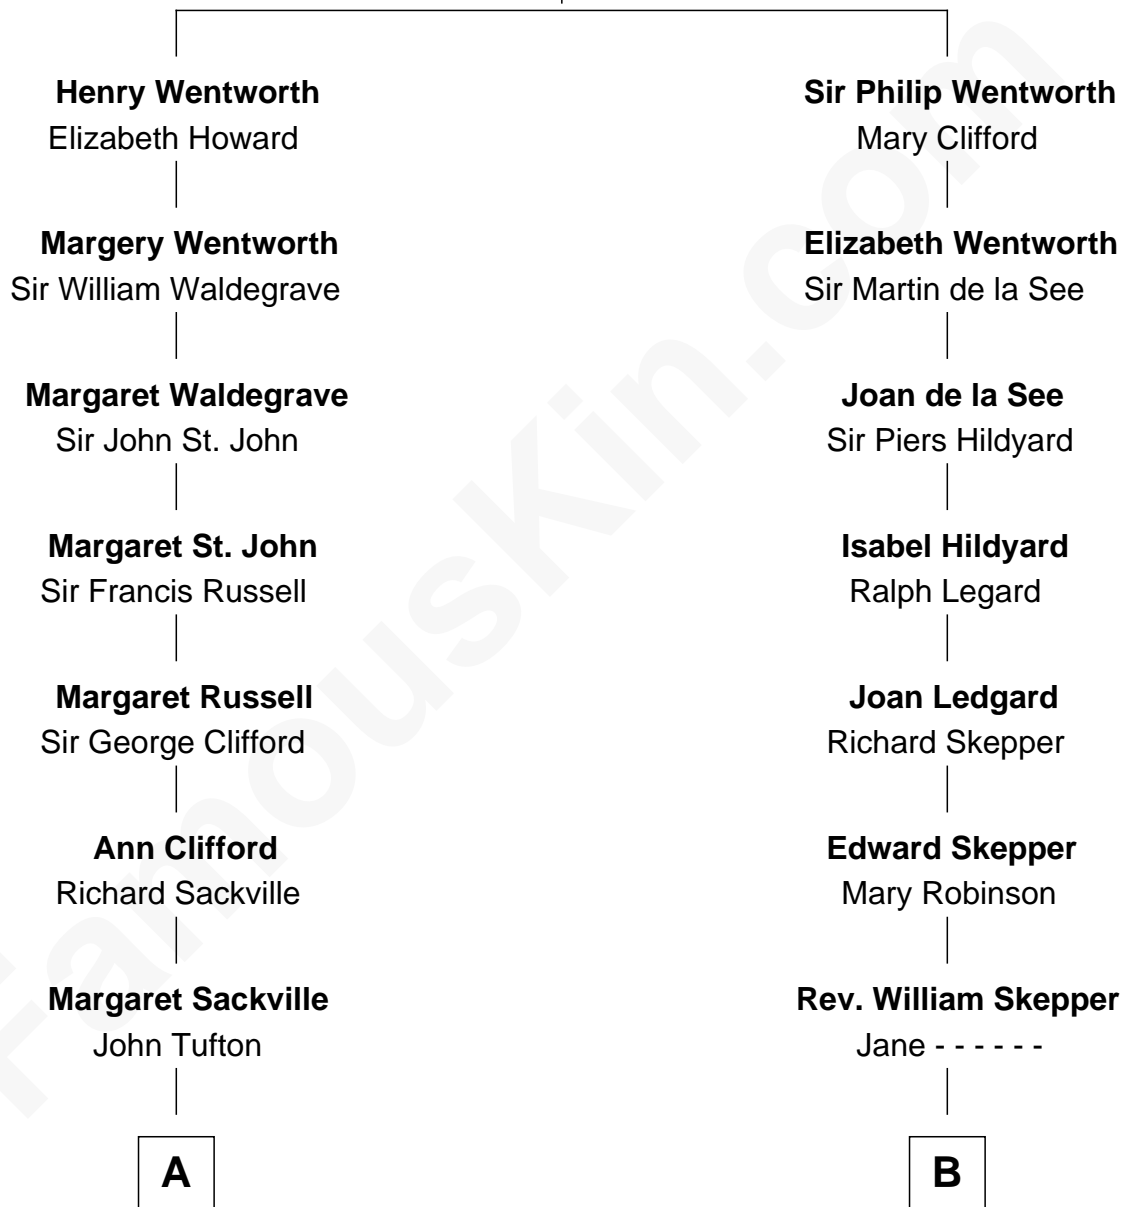

FamousKin.com

Relationship Chart of

Camilla Parker Bowles

Queen Consort of the United Kingdom

16th cousin 3 times removed of

Kyra Sedgwick

TV and Movie Actress

Sir Roger Wentworth

Margery Despencer

C

Helen Peabody

Robert Minturn Sedgwick

Henry Dwight Sedgwick

Patricia Ann Rosenwald

Kyra Sedgwick

TV and Movie Actress