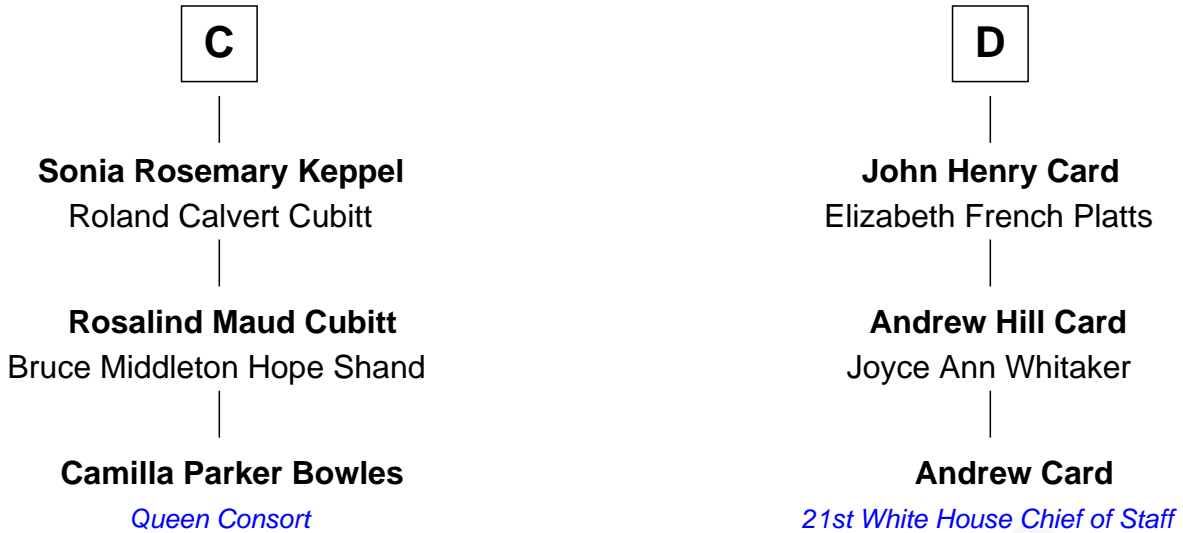

FamousKin.com

Relationship Chart of

Camilla Parker Bowles

Queen Consort of the United Kingdom

19th cousin of

Andrew Card

21st White House Chief of Staff

John de Welles

Maud de Roos

FamousKin.com