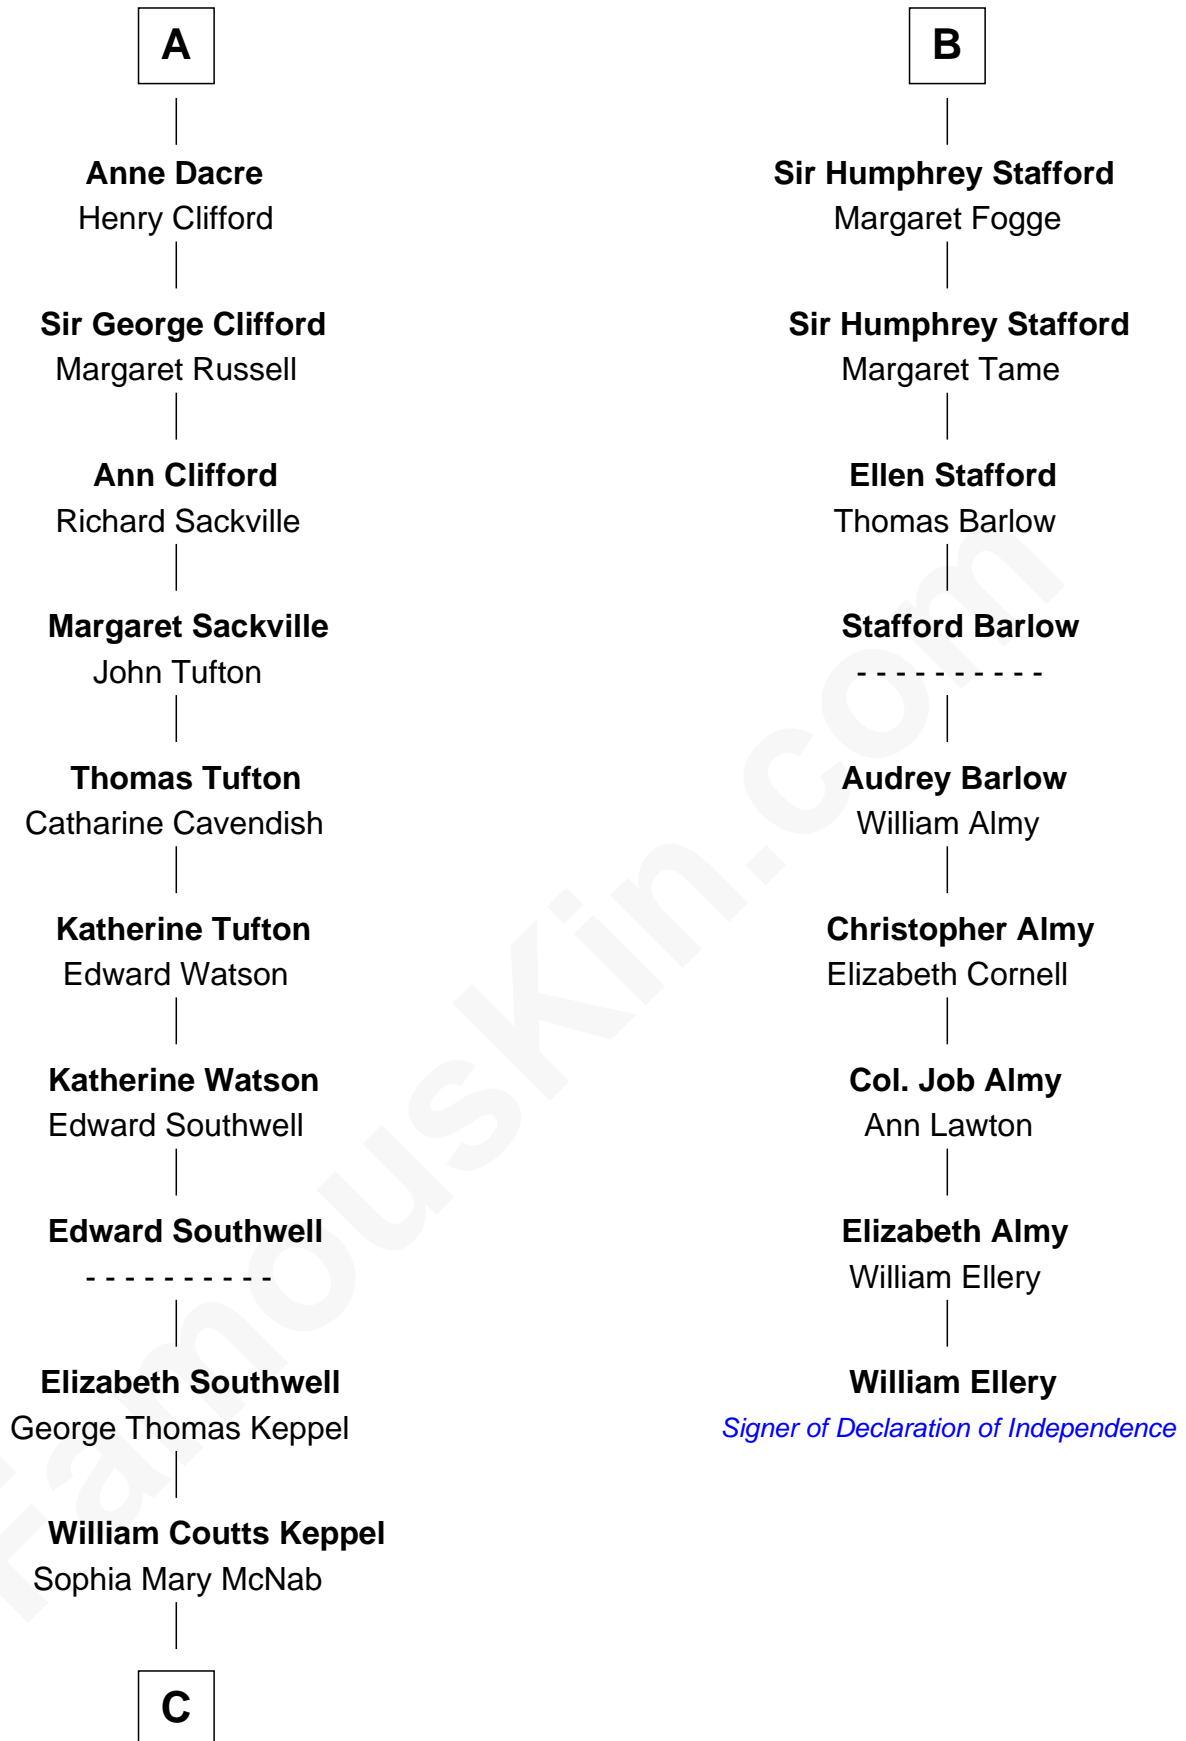

FamousKin.com

Relationship Chart of

Camilla Parker Bowles

Queen Consort of the United Kingdom

15th cousin 5 times removed of

William Ellery

Signer of the Declaration of Independence

C

George Keppel
Alice Frederica Edmonstone

Sonia Rosemary Keppel
Roland Calvert Cubitt

Rosalind Maud Cubitt
Bruce Middleton Hope Shand

Camilla Parker Bowles
Queen Consort

FamousKin.com