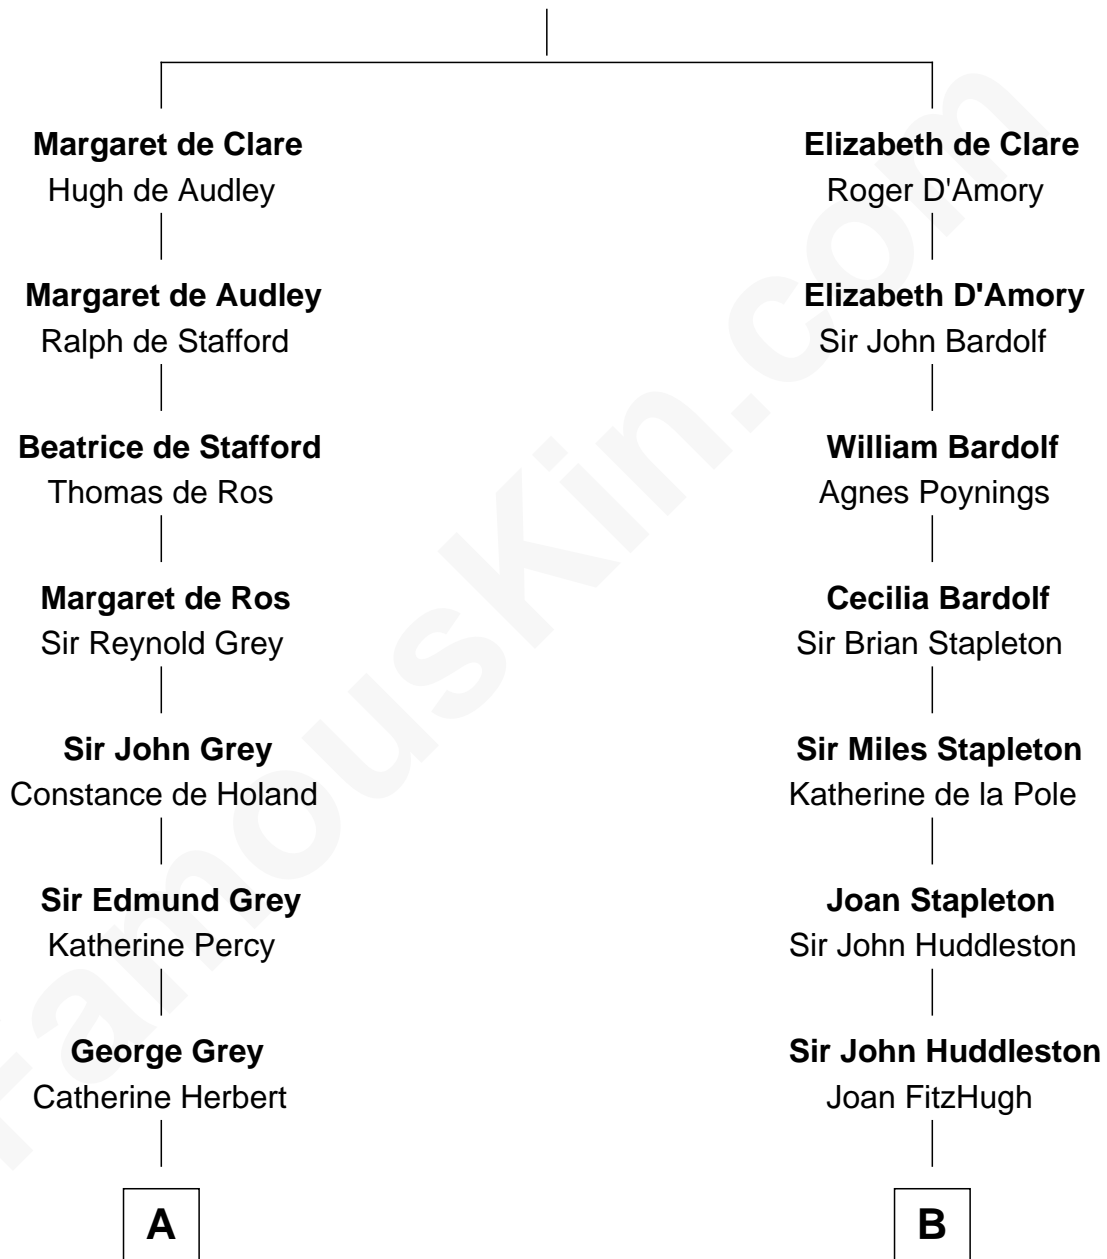

FamousKin.com

Relationship Chart of

Camilla Parker Bowles

Queen Consort of the United Kingdom

15th cousin 6 times removed of

Fletcher Christian

Leader of the mutiny on the Bounty

Sir Gilbert de Clare

Joan of Acre

FamousKin.com