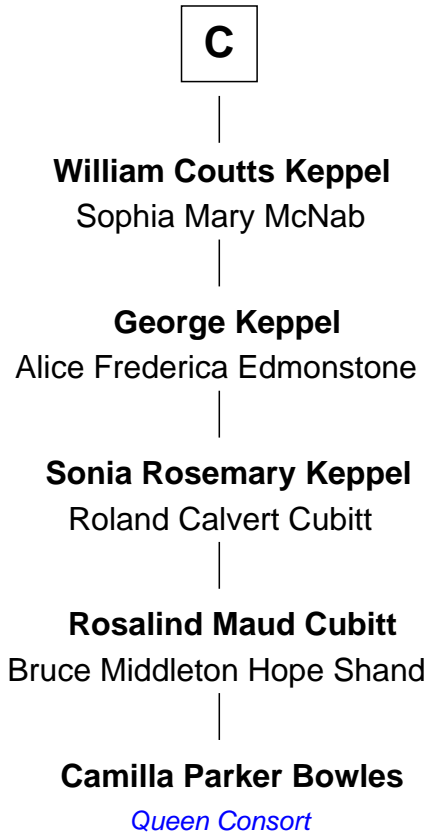

## Relationship Chart of Camilla Parker Bowles

Queen Consort of the United Kingdom

17th cousin 4 times removed of

**Fletcher Christian**

Leader of the mutiny on the Bounty

**Roger de Mortimer**

Joan de Geneville

**Sir Edmund Mortimer**  
Elizabeth de Badlesmere

**Sir Roger de Mortimer**  
Philippa de Montagu

**Edmund Mortimer**  
Philippa Plantagenet

**Elizabeth Mortimer**  
Sir Henry Percy

**Sir Henry Percy**  
Eleanor Neville

**Katherine Percy**  
Sir Edmund Grey

**George Grey**  
Catherine Herbert

**A**

**Sir Edmund Mortimer**  
Elizabeth de Badlesmere

**Sir Roger de Mortimer**  
Philippa de Montagu

**Edmund Mortimer**  
Philippa Plantagenet

**Elizabeth Mortimer**  
Sir Henry Percy

**Elizabeth Percy**  
Sir John Clifford

**Thomas Clifford**  
Joan Dacre

**John Clifford**  
Margaret Bromflete

**B**

FamousKin.com