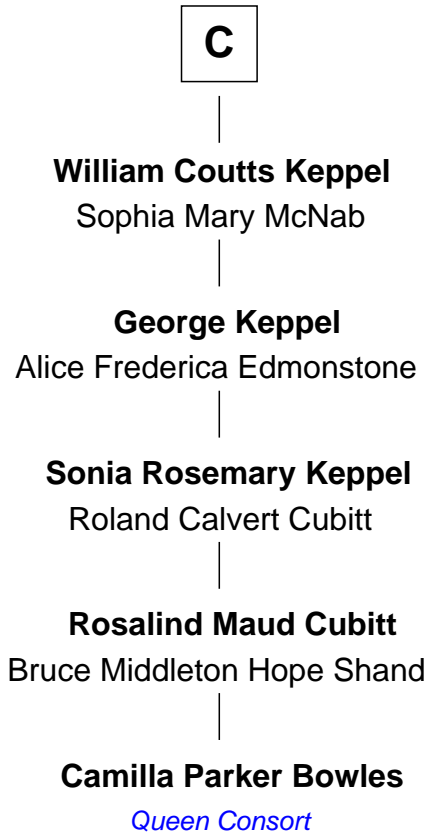

FamousKin.com

Relationship Chart of Camilla Parker Bowles

Queen Consort of the United Kingdom

17th cousin 4 times removed of

Fletcher Christian

Leader of the mutiny on the Bounty

Sir William de Montagu
Elizabeth de Montfort

William de Montagu
Katherine de Grandison

Philippa de Montagu
Sir Roger de Mortimer

Edmund Mortimer
Philippa Plantagenet

Elizabeth Mortimer
Sir Henry Percy

Sir Henry Percy
Eleanor Neville

Katherine Percy
Sir Edmund Grey

George Grey
Catherine Herbert

A

William de Montagu
Katherine de Grandison

Philippa de Montagu
Sir Roger de Mortimer

Edmund Mortimer
Philippa Plantagenet

Elizabeth Mortimer
Sir Henry Percy

Elizabeth Percy
Sir John Clifford

Thomas Clifford
Joan Dacre

John Clifford
Margaret Bromflete

B

FamousKin.com