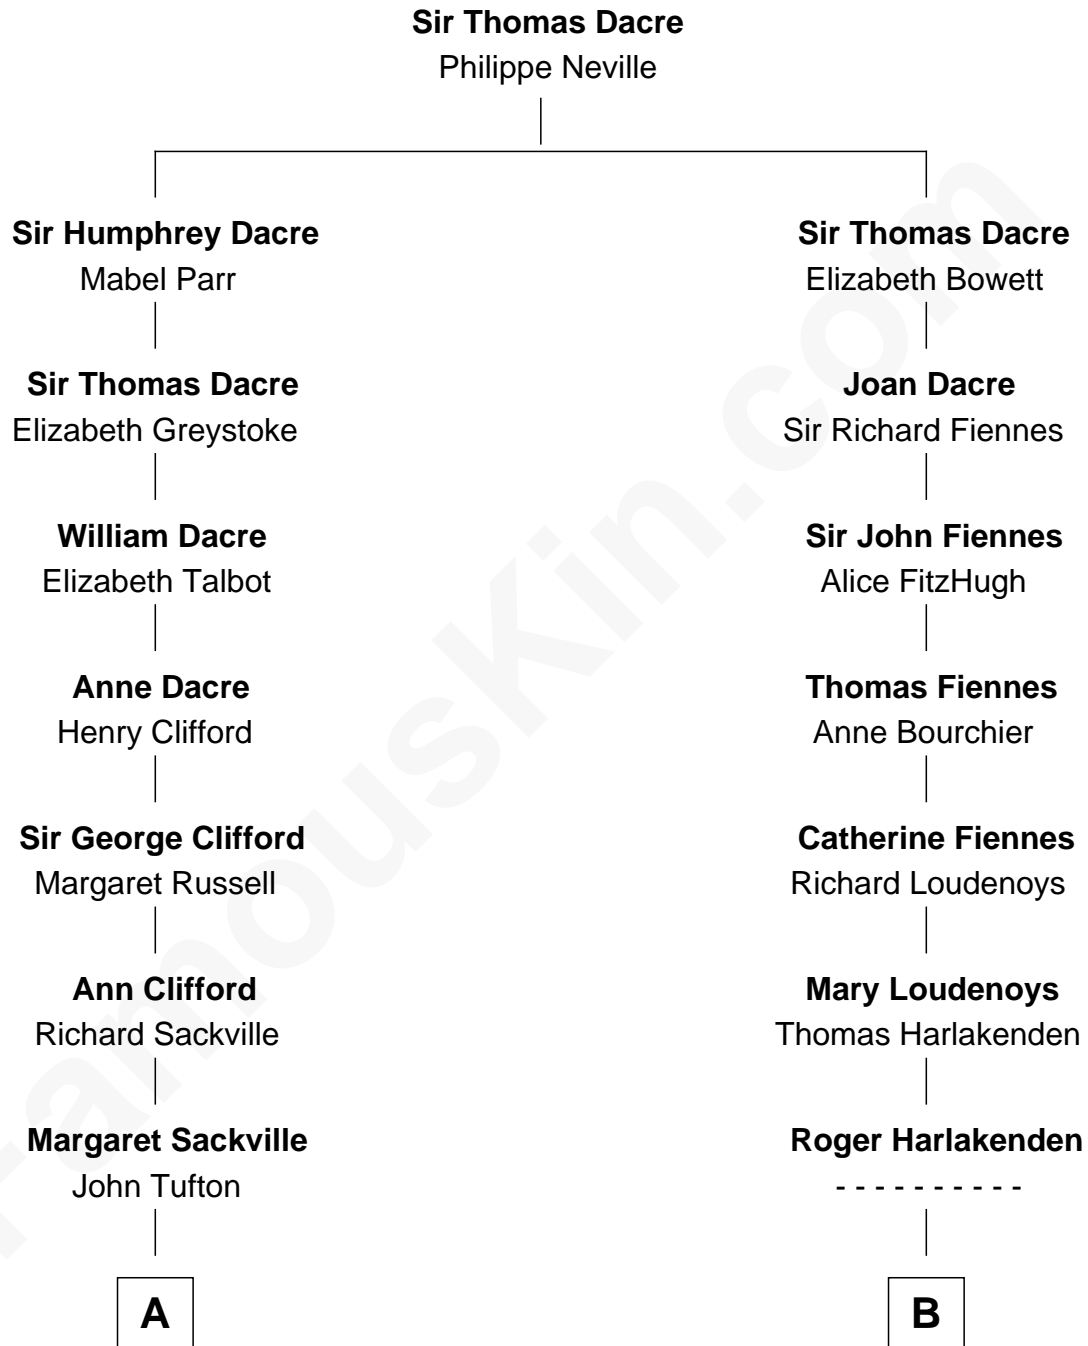

FamousKin.com

Relationship Chart of

Camilla Parker Bowles

Queen Consort of the United Kingdom

16th cousin 2 times removed of

Ali Wentworth

TV Actress and Comedienne

C

Mable Bryant Hobart
Eric Bartlett Wentworth

Ali Wentworth
TV Actress and Comedienne

FamousKin.com