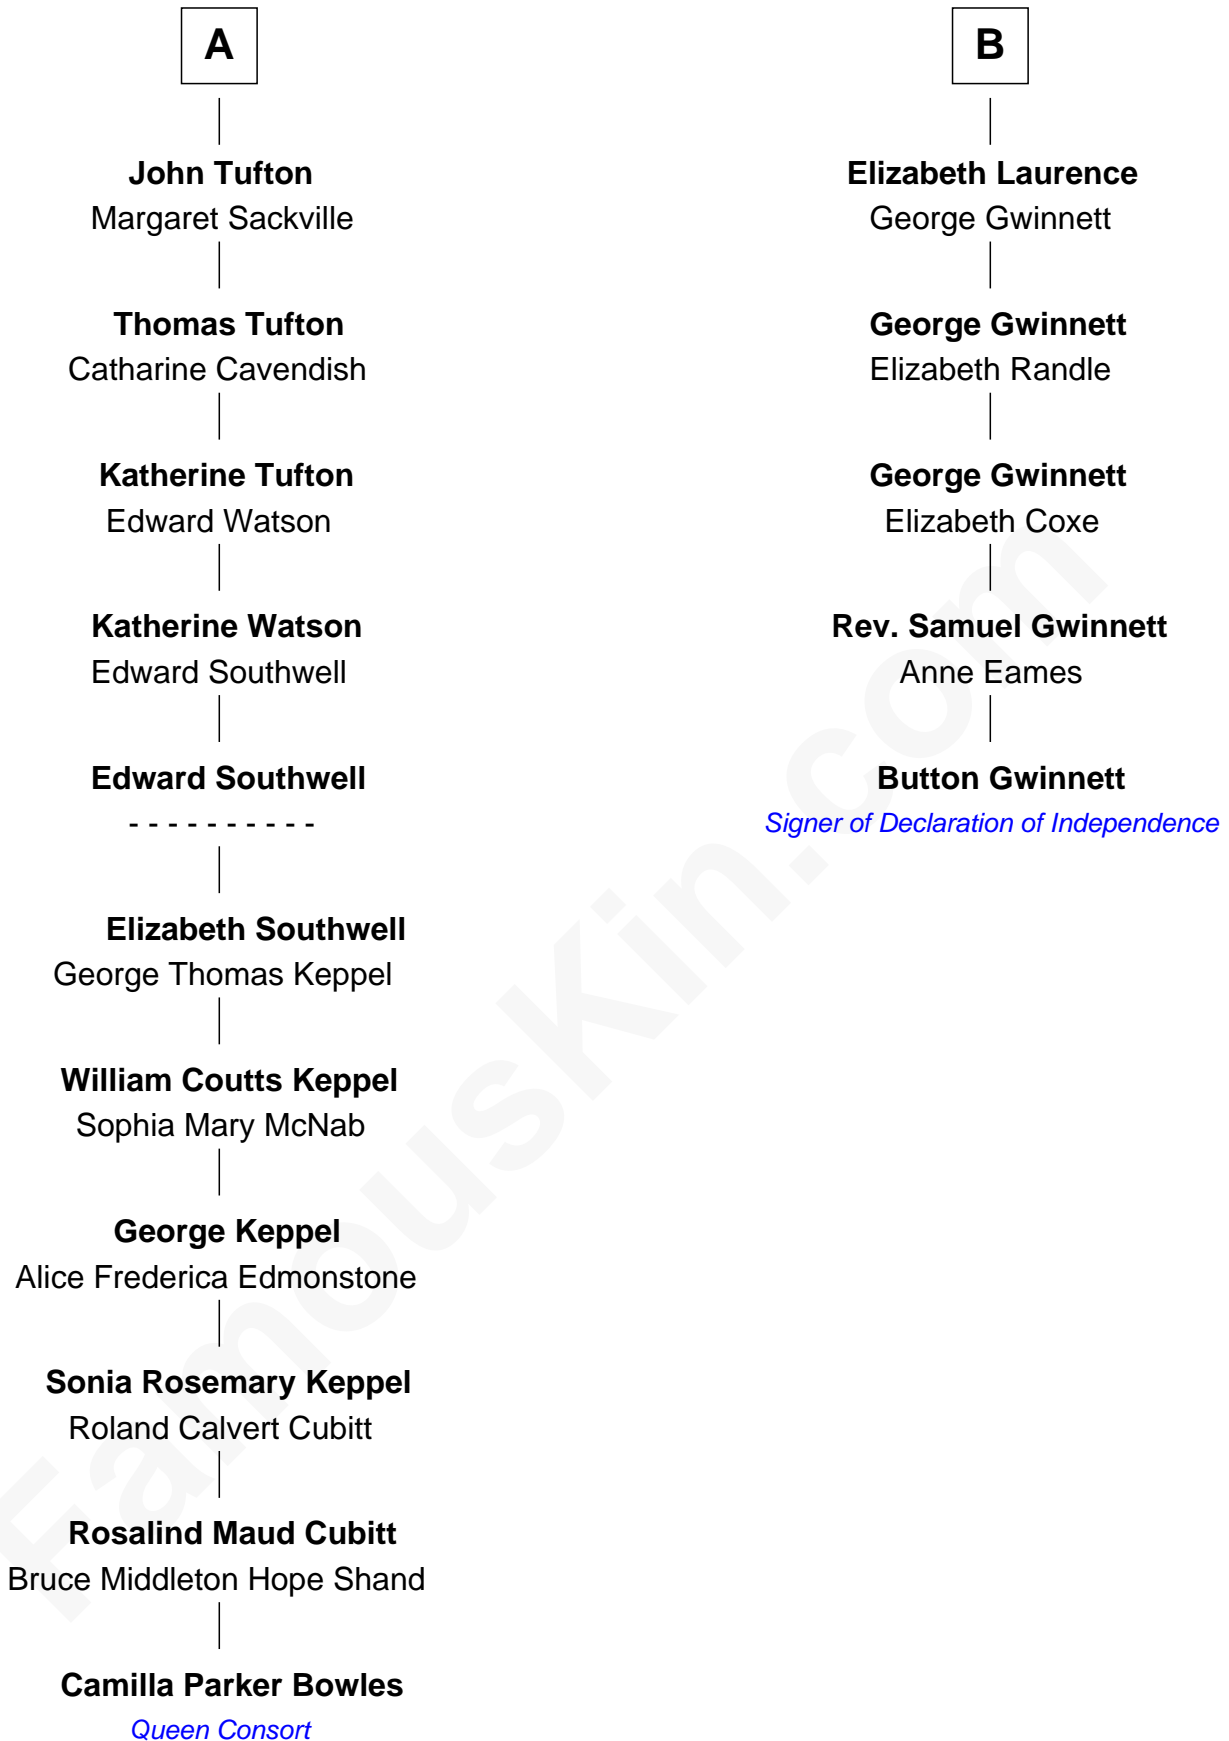

FamousKin.com

Relationship Chart of

Camilla Parker Bowles

Queen Consort of the United Kingdom

11th cousin 6 times removed of

Button Gwinnett

Signer of the Declaration of Independence

Sir Walter Devereux

Elizabeth Bromwich

Sir Walter Devereux

Elizabeth Merbery

Anne Devereux

William Herbert

Catherine Herbert

George Grey

Anne Grey

Elizabeth Devereux

John Milborne

Simon Milborne

Jane Baskerville

Anne Milborne

William Rudhall

Elizabeth Rudhall

William Hugford

John Hugford

Elizabeth Fettiplace

Margaret Hugford

John Hugford

Margaret Hugford

William Laurence

B

Camilla Parker Bowles photo by [Agência Brasil](#) ([CC BY 3.0 BRAZIL](#))