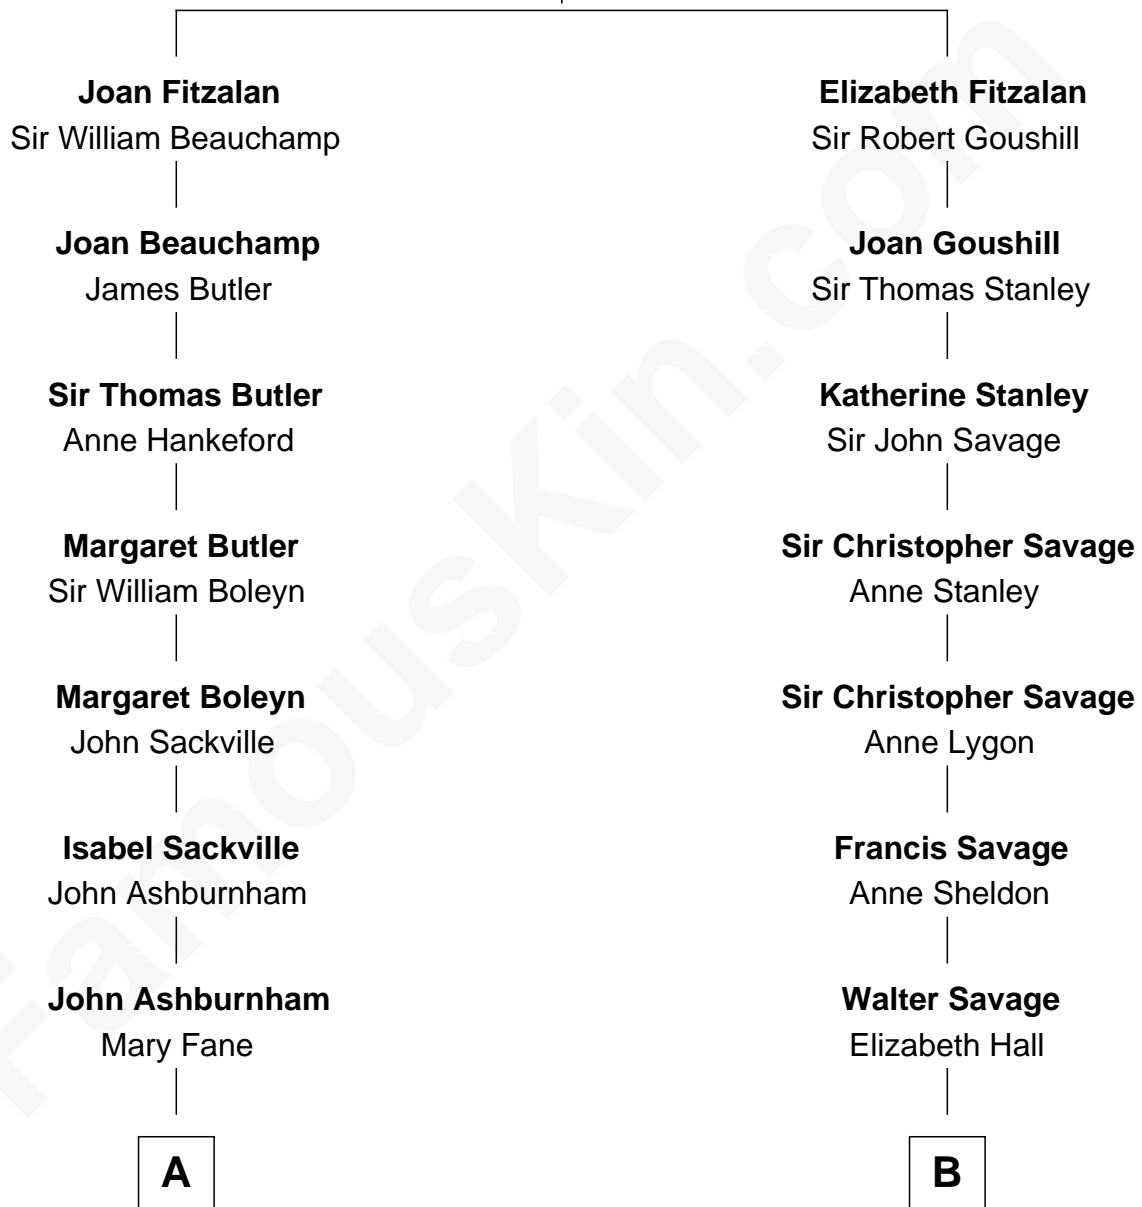

## Relationship Chart of

### Camilla Parker Bowles

Queen Consort of the United Kingdom

19th cousin of

**Parker Stevenson**

TV and Movie Actor

**Sir Richard Fitzalan**

Elizabeth de Bohun

FamousKin.com