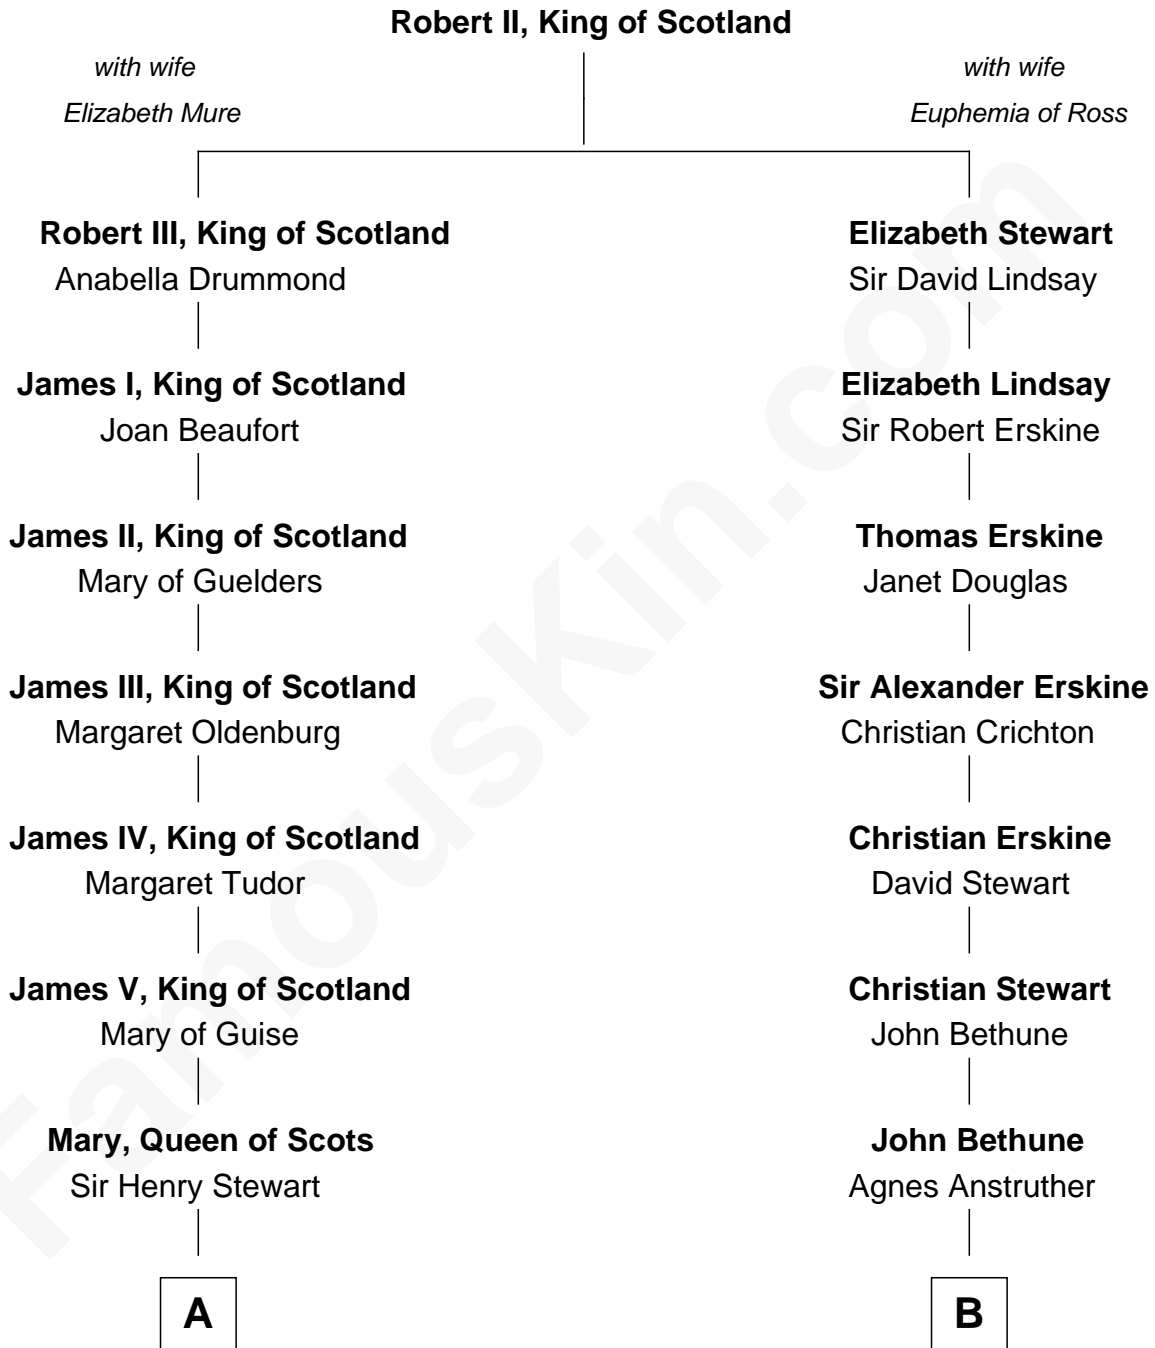

FamousKin.com

Relationship Chart of

Camilla Parker Bowles

Queen Consort of the United Kingdom

13th cousin 6 times removed of

General Hugh Mercer
American Revolution

C

—
Sonia Rosemary Keppel