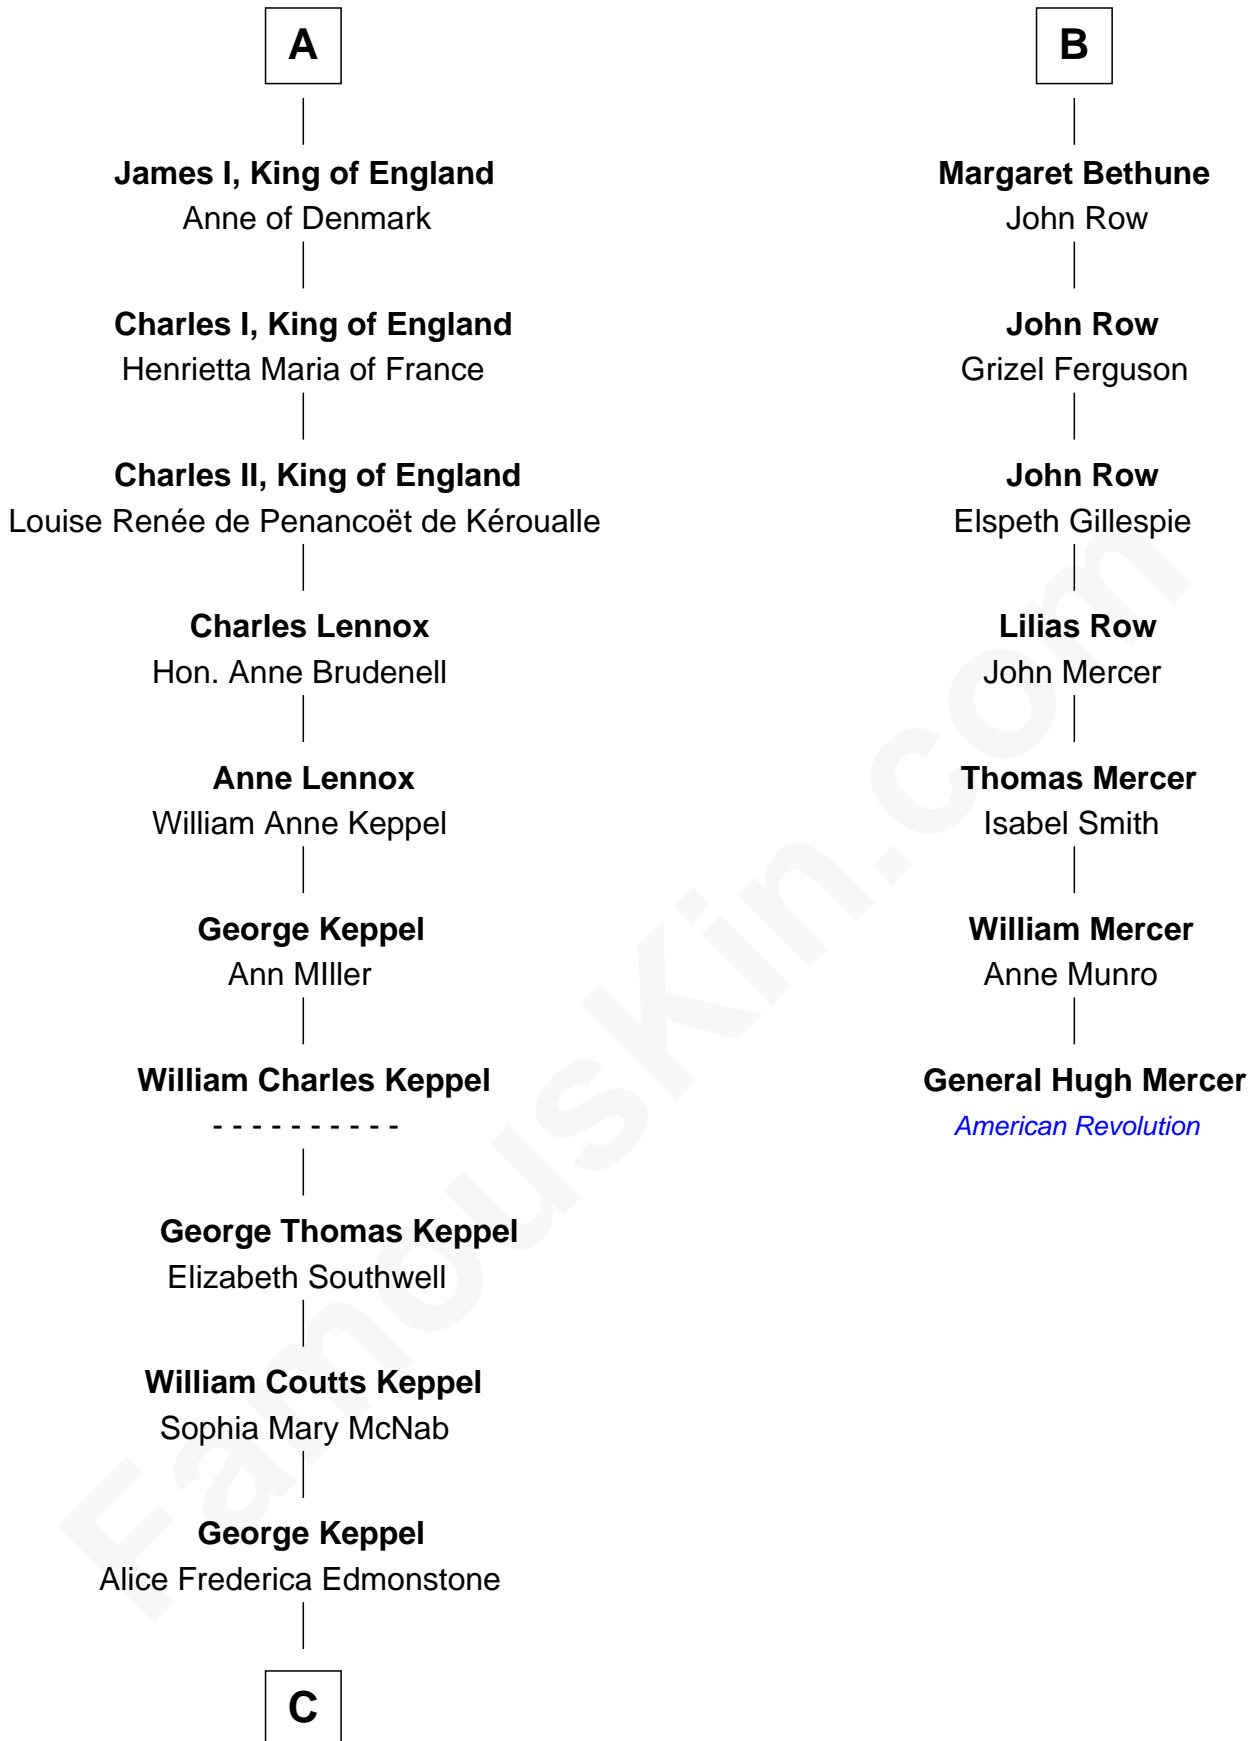

FamousKin.com

Relationship Chart of

Camilla Parker Bowles

Queen Consort of the United Kingdom

13th cousin 6 times removed of

General Hugh Mercer
American Revolution

C

—
Sonia Rosemary Keppel

Roland Calvert Cubitt

—
Rosalind Maud Cubitt

Bruce Middleton Hope Shand

—
Camilla Parker Bowles

Queen Consort