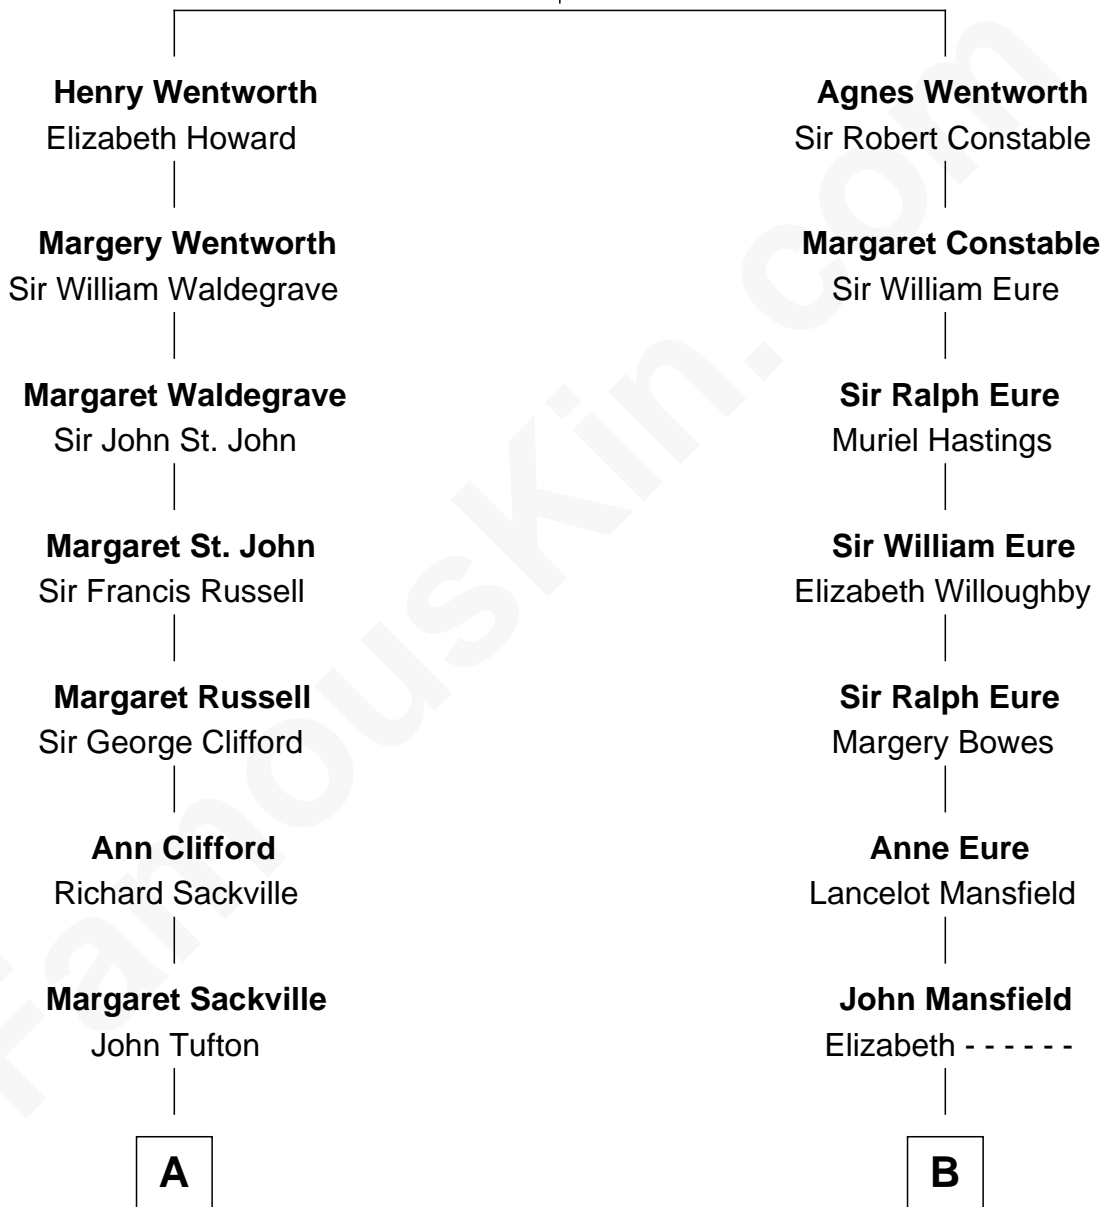

## Relationship Chart of

### Camilla Parker Bowles

Queen Consort of the United Kingdom

16th cousin 2 times removed of

**Zach Snyder**  
Filmmaker

**Sir Roger Wentworth**  
Margery Despencer

C

Marsha Manley Reeves

Charles Edward Snyder