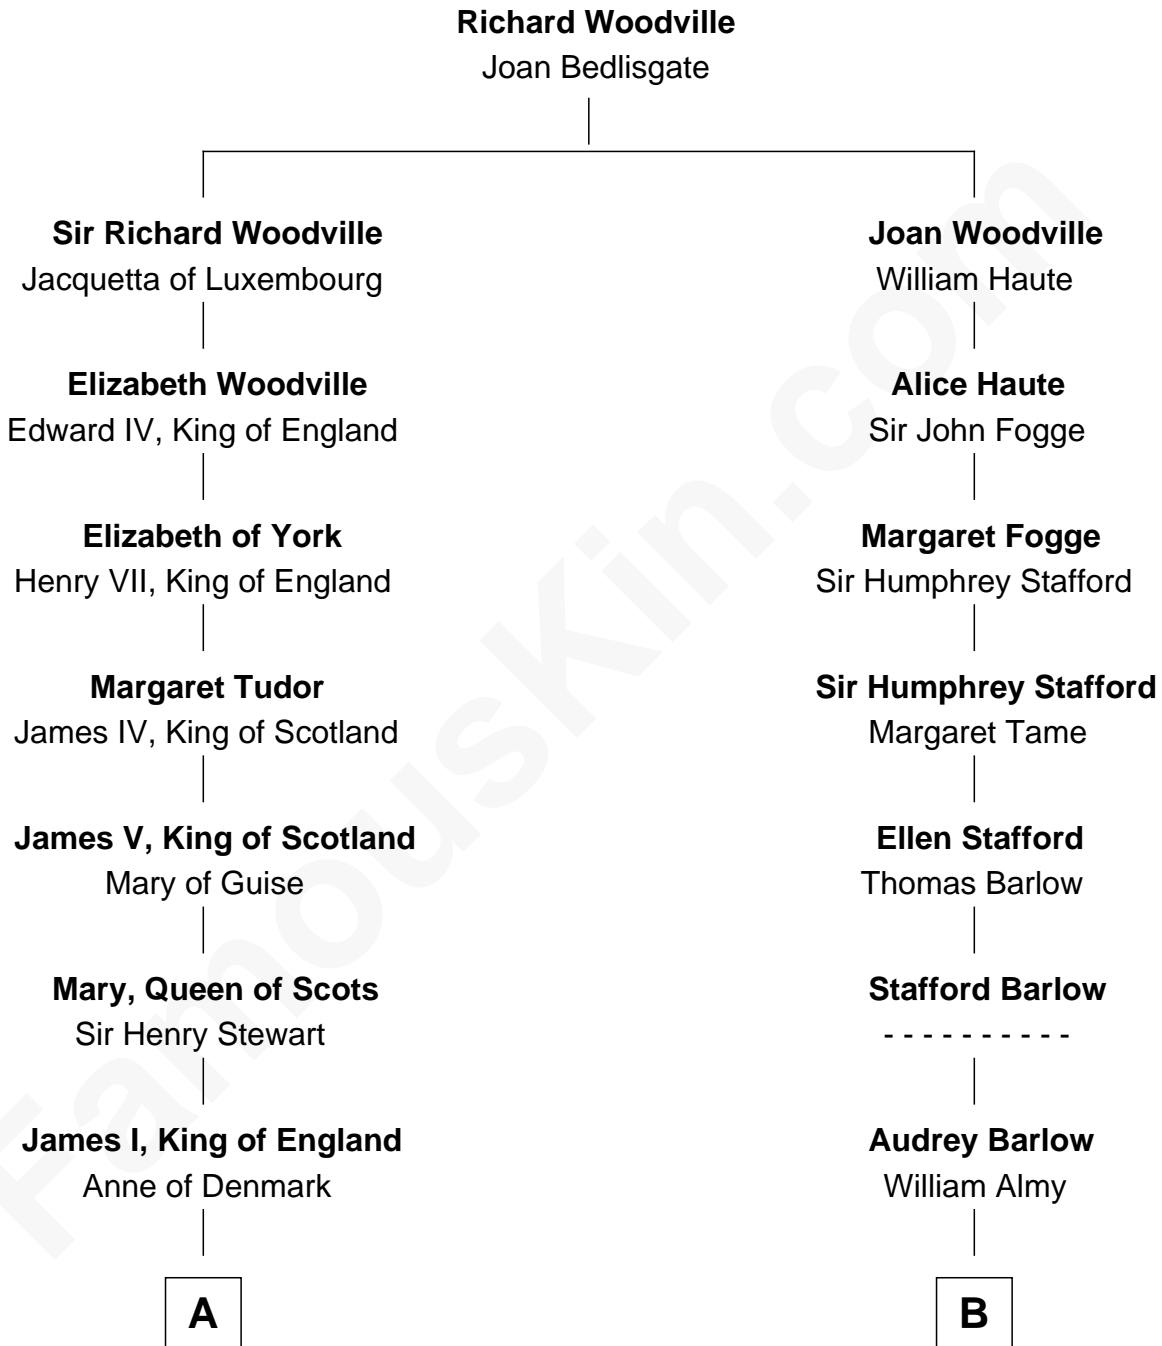

FamousKin.com

Relationship Chart of Camilla Parker Bowles

Queen Consort of the United Kingdom

15th cousin 3 times removed of

Benton MacKaye

Co-Founder, Appalachian Trail

C

Rosalind Maud Cubitt
Bruce Middleton Hope Shand

Camilla Parker Bowles
Queen Consort

FamousKin.com