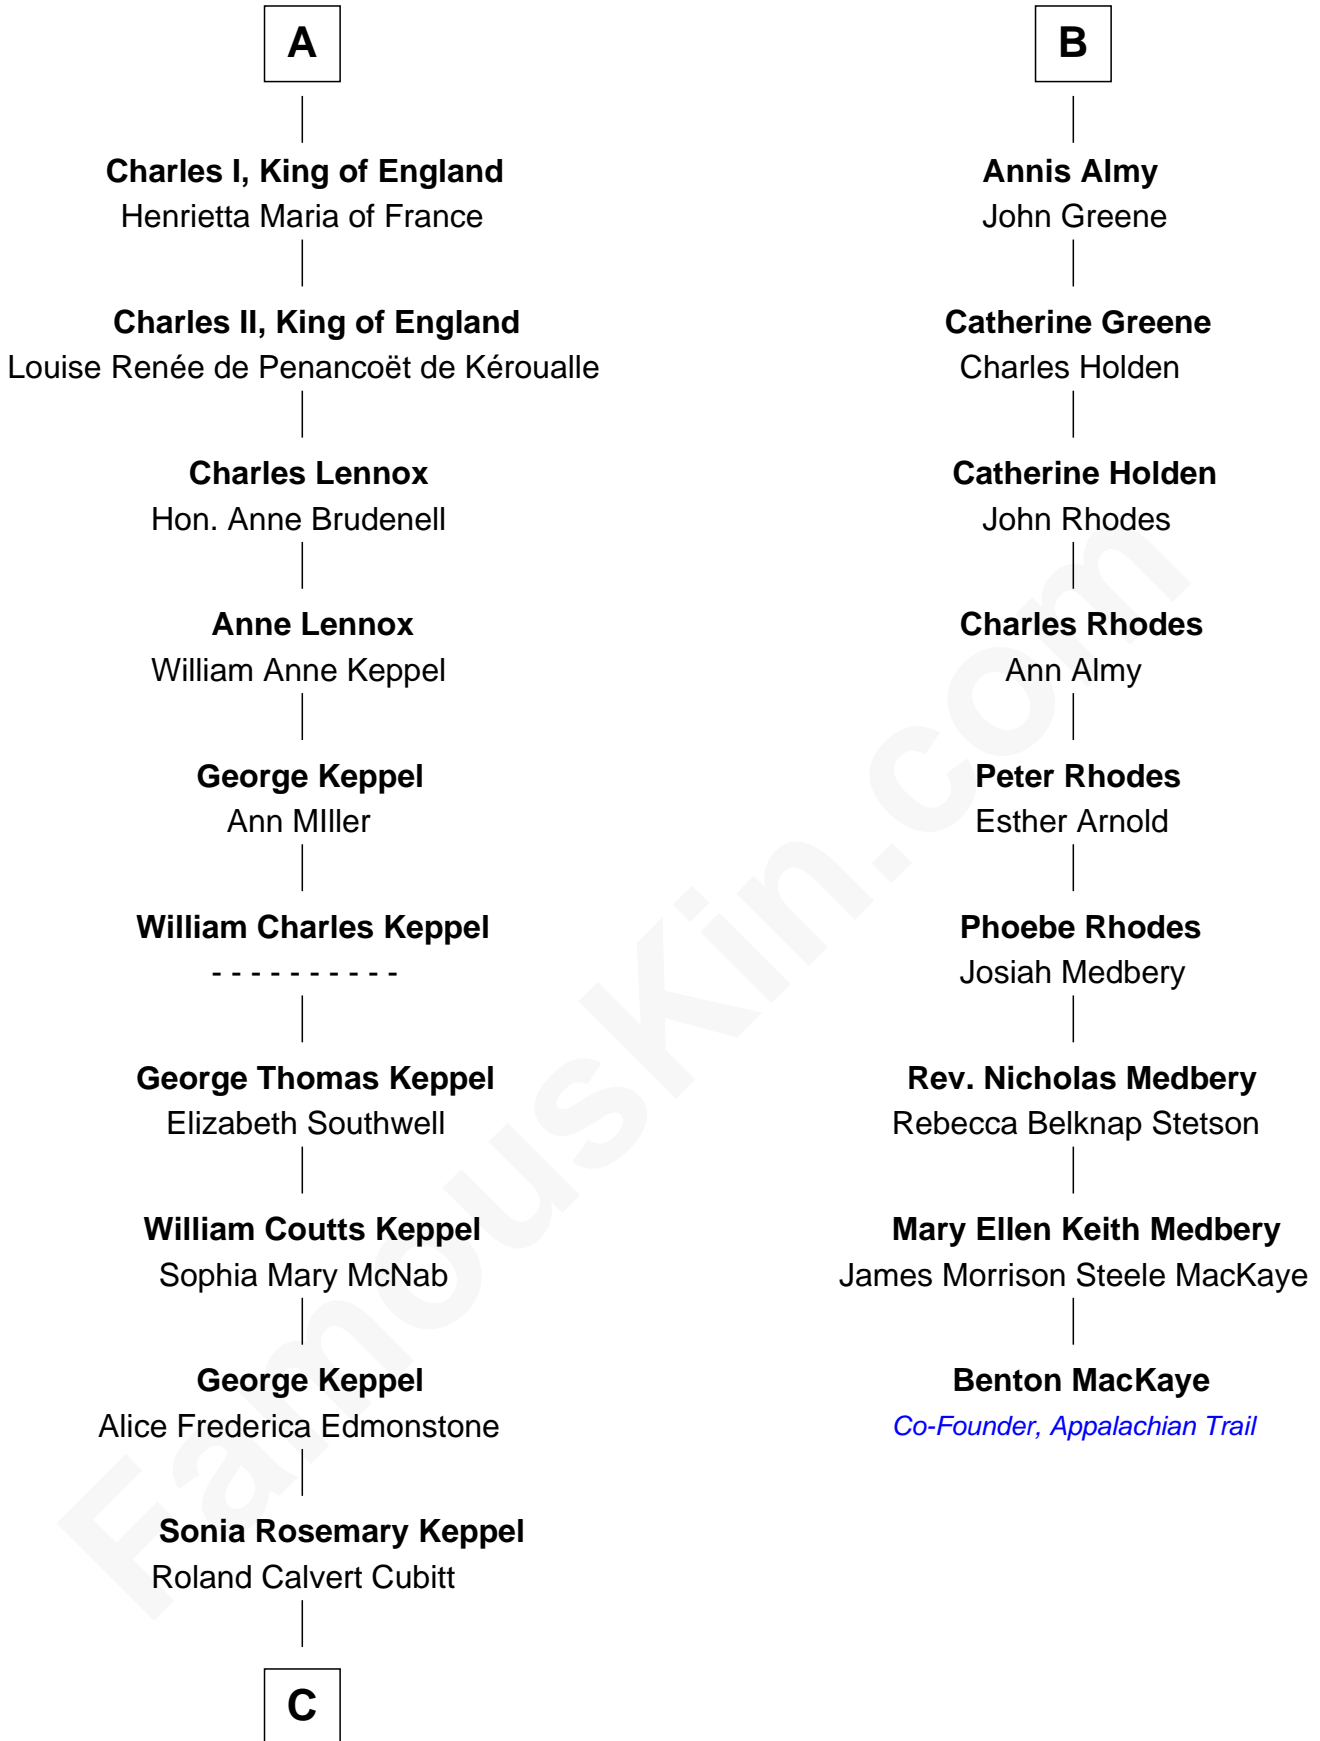

FamousKin.com

Relationship Chart of Camilla Parker Bowles

Queen Consort of the United Kingdom

15th cousin 3 times removed of

Benton MacKaye

Co-Founder, Appalachian Trail

C

Rosalind Maud Cubitt
Bruce Middleton Hope Shand