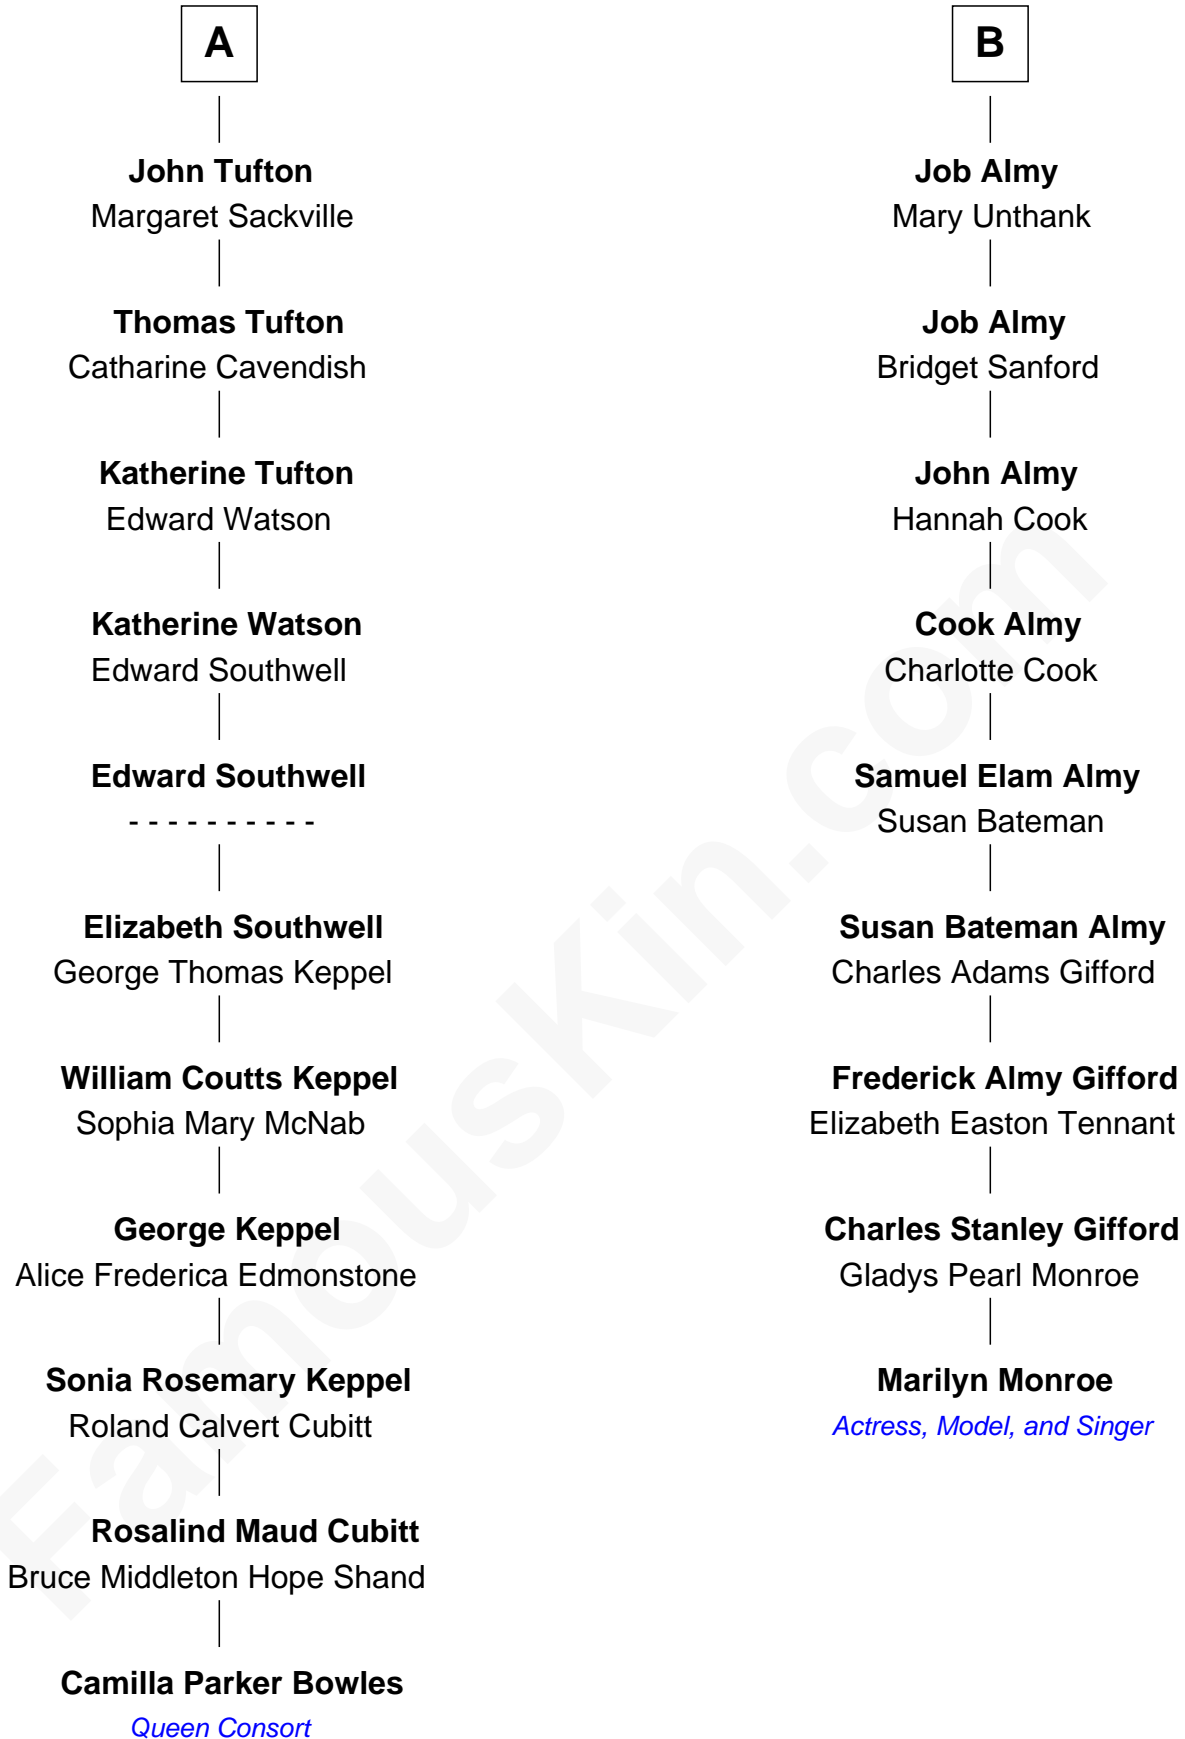

Camilla Parker Bowles photo by [Agência Brasil](#) [(CC BY 3.0 BRAZIL)](#)