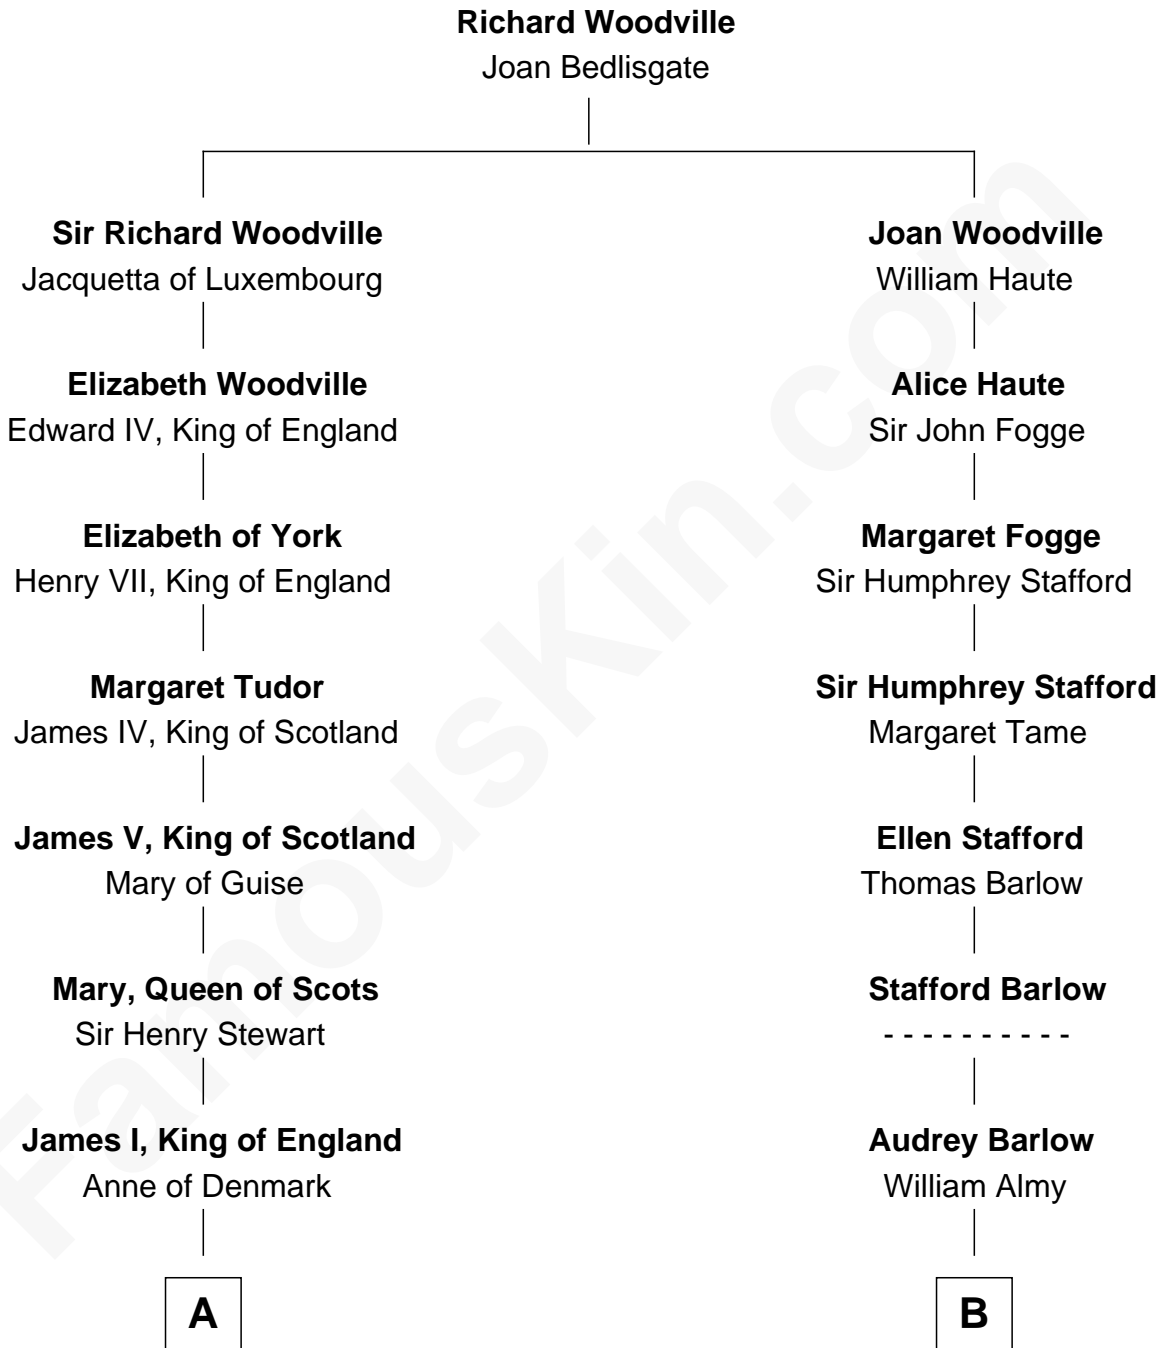

## Relationship Chart of

### Camilla Parker Bowles

Queen Consort of the United Kingdom

15th cousin 3 times removed of

**Marilyn Monroe**

Actress, Model, and Singer

**A**

**Charles I, King of England**  
Henrietta Maria of France

**Charles II, King of England**  
Louise Renée de Penancoët de Kéroualle