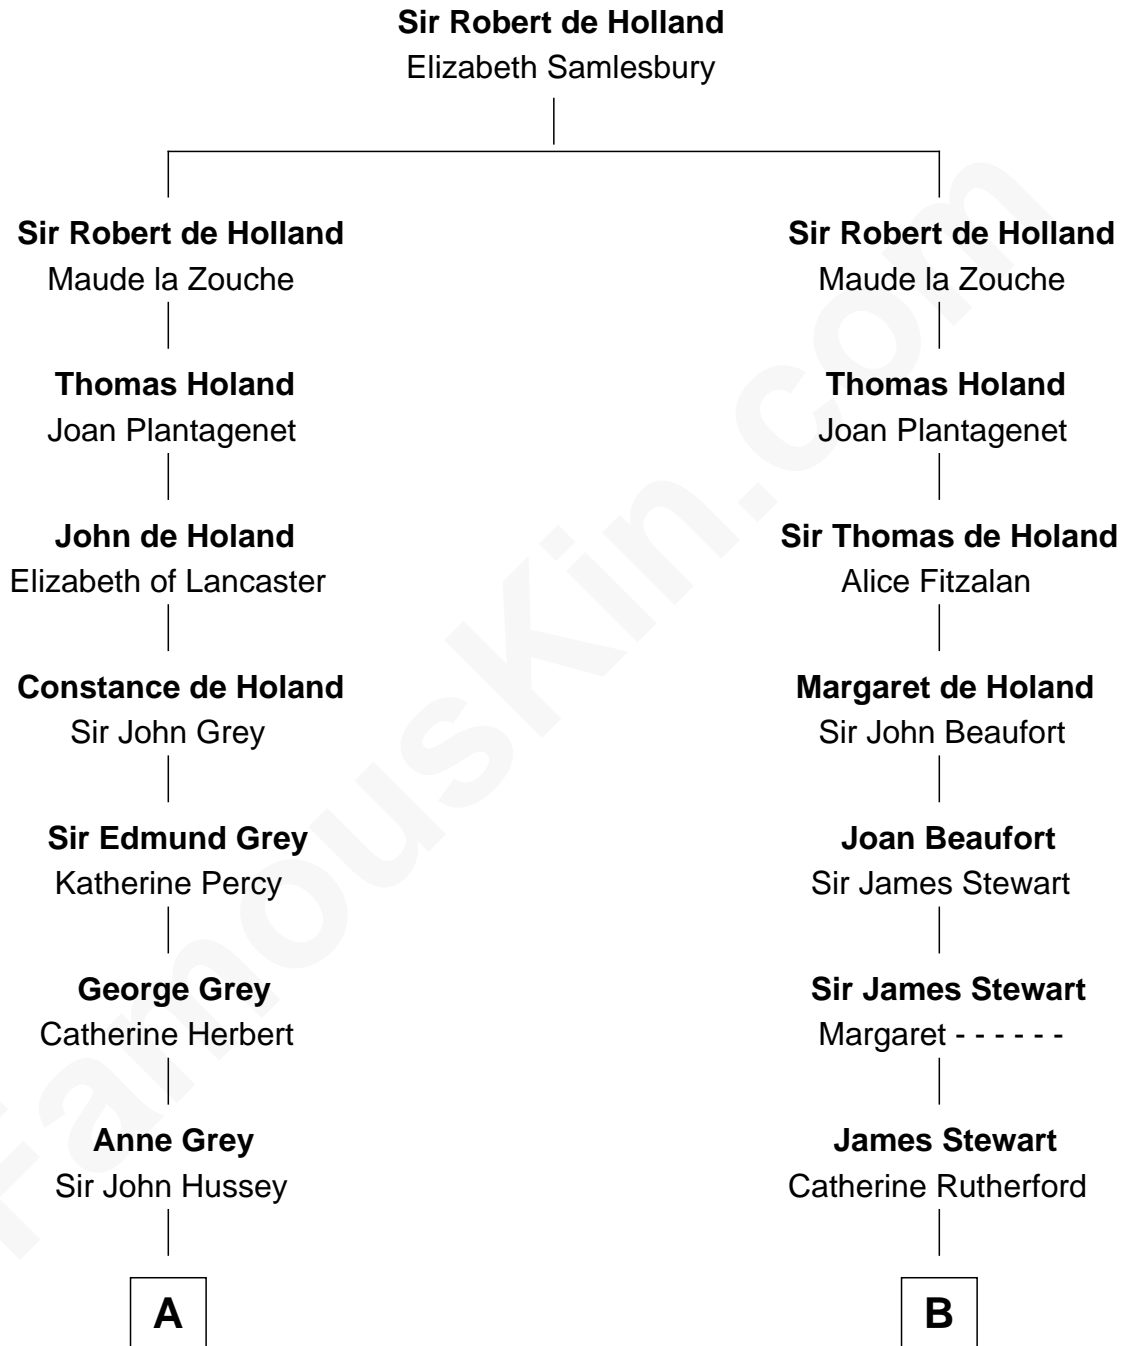

Noel Coward

Playwright, Actor, and Songwriter