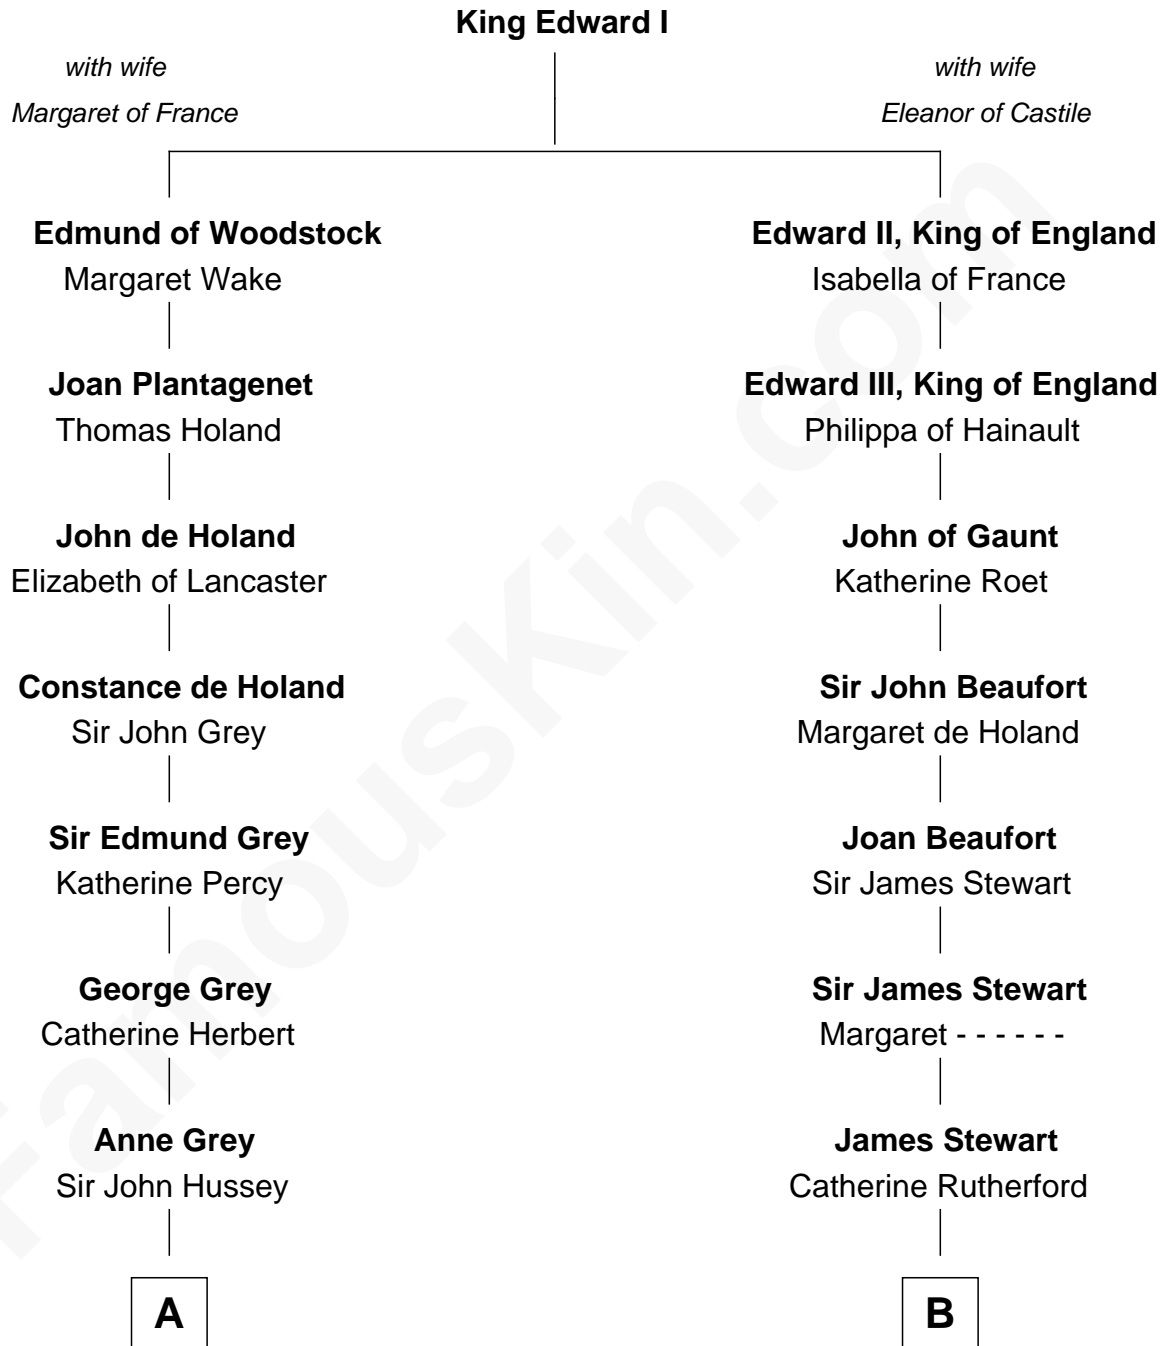

FamousKin.com

Relationship Chart of Camilla Parker Bowles

Queen Consort of the United Kingdom

17th cousin 3 times removed of

Noel Coward

Playwright, Actor, and Songwriter

C

George Keppel
Alice Frederica Edmonstone