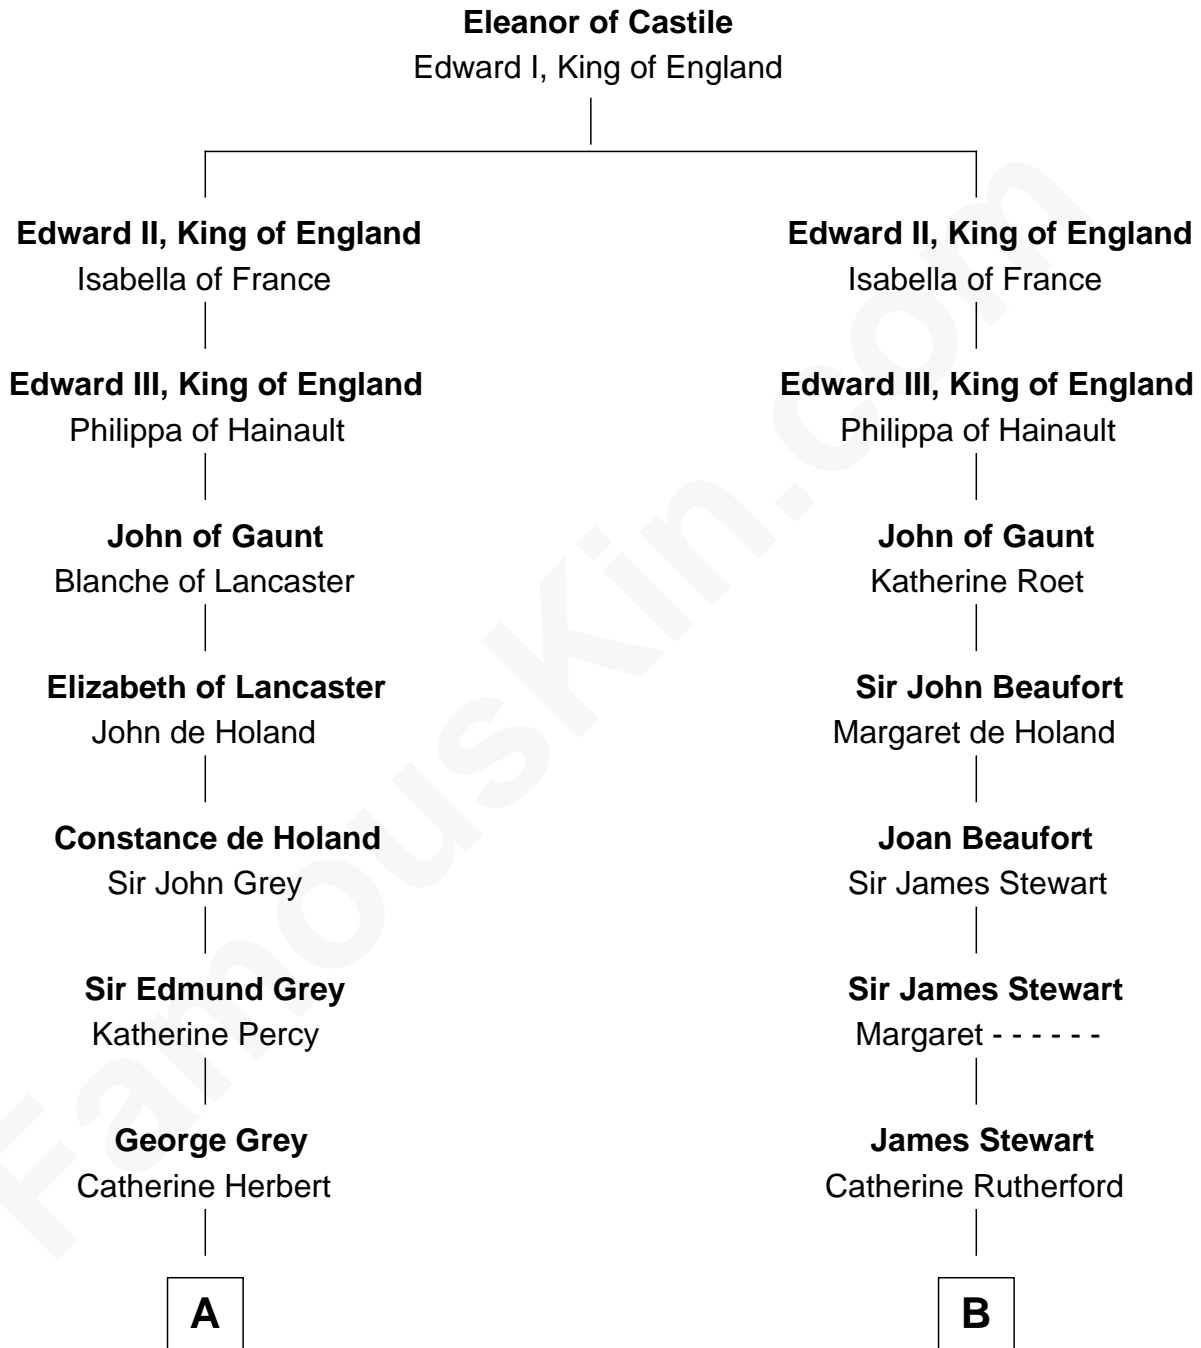

FamousKin.com

Relationship Chart of

Camilla Parker Bowles

Queen Consort of the United Kingdom

17th cousin 4 times removed of

Noel Coward

Playwright, Actor, and Songwriter

C