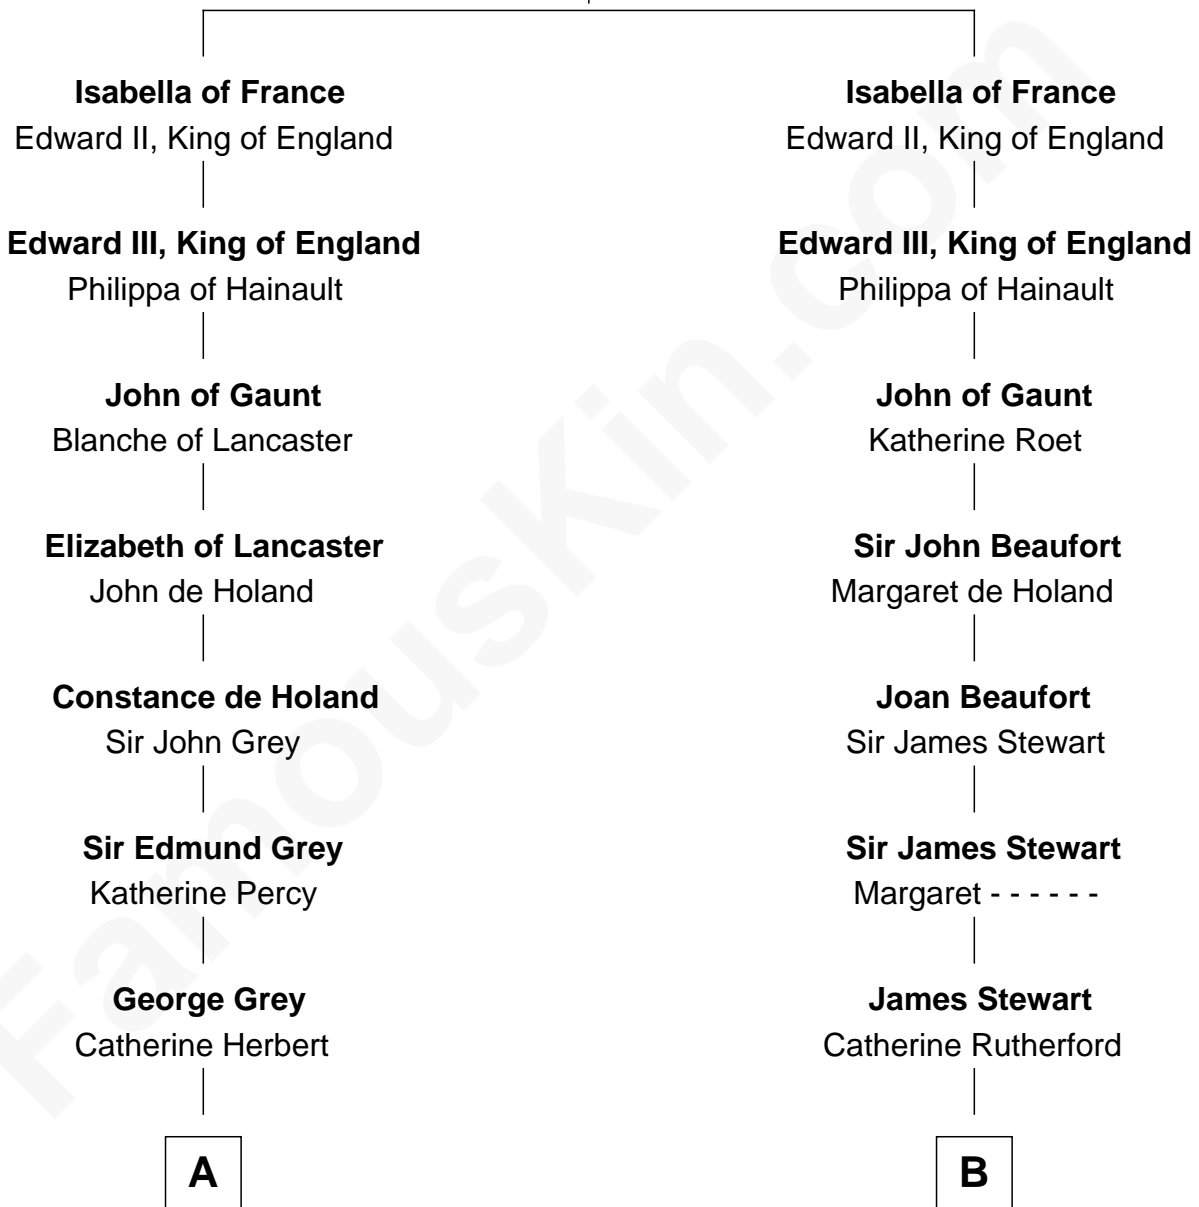

FamousKin.com

Relationship Chart of

Camilla Parker Bowles

Queen Consort of the United Kingdom

17th cousin 4 times removed of

Noel Coward

Playwright, Actor, and Songwriter

King Philip IV of France

Joan of Navarre

C

William Coutts Keppel

Sophia Mary McNab

George Keppel

Alice Frederica Edmonstone

Sonia Rosemary Keppel

Roland Calvert Cubitt