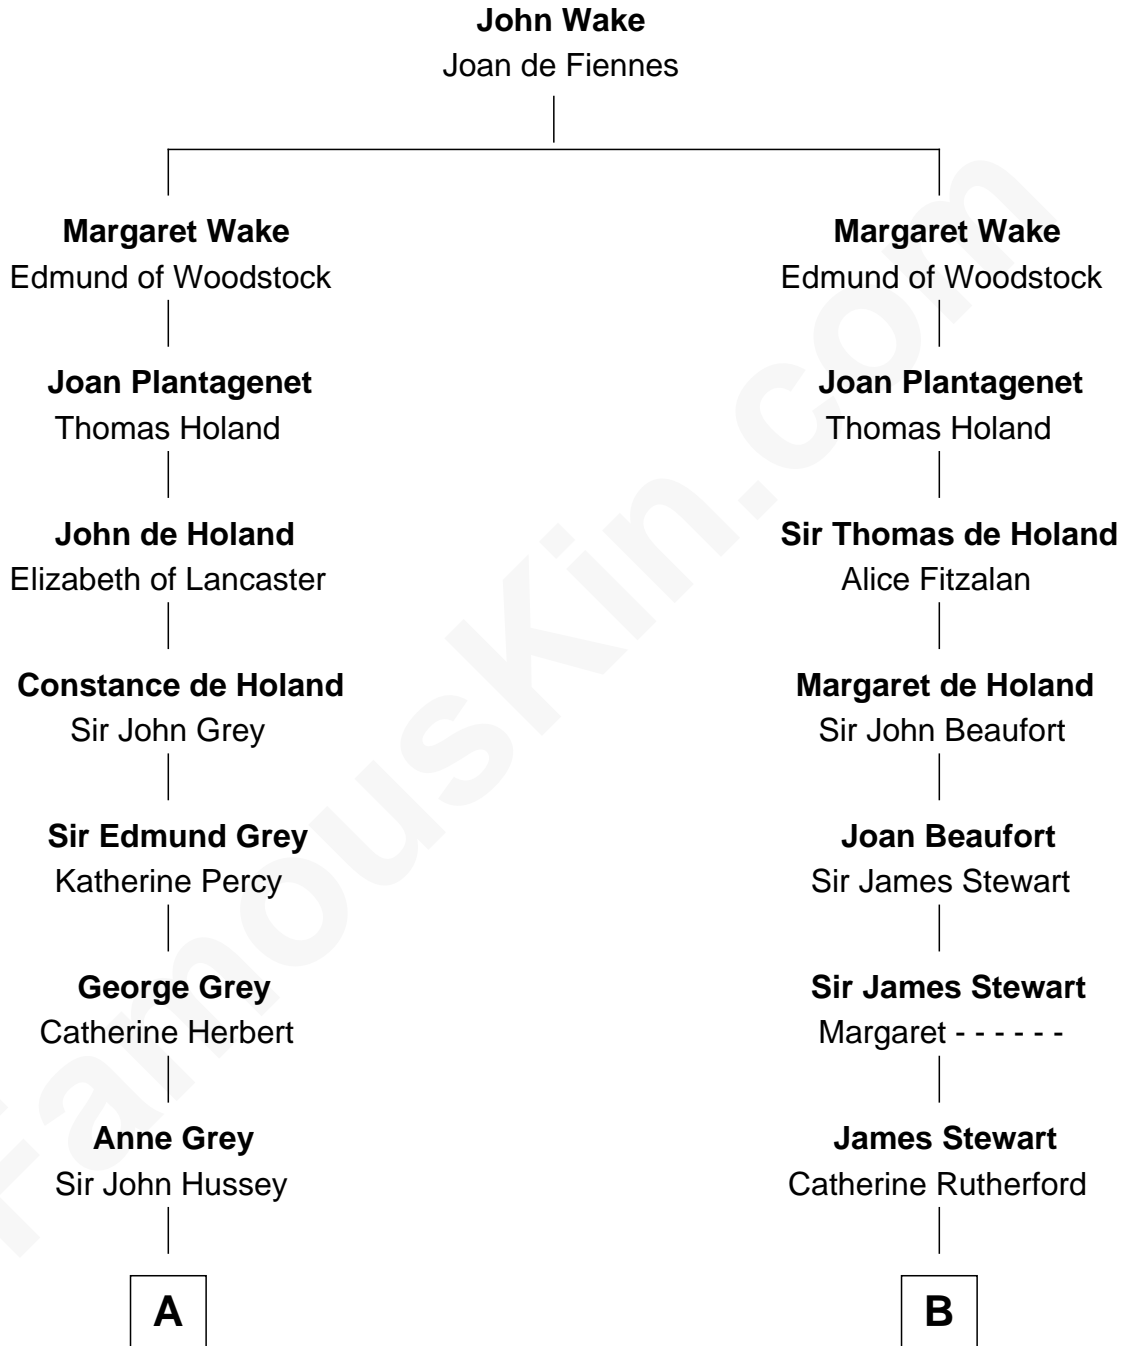

FamousKin.com

Relationship Chart of

Camilla Parker Bowles

Queen Consort of the United Kingdom

17th cousin 3 times removed of

Noel Coward

Playwright, Actor, and Songwriter