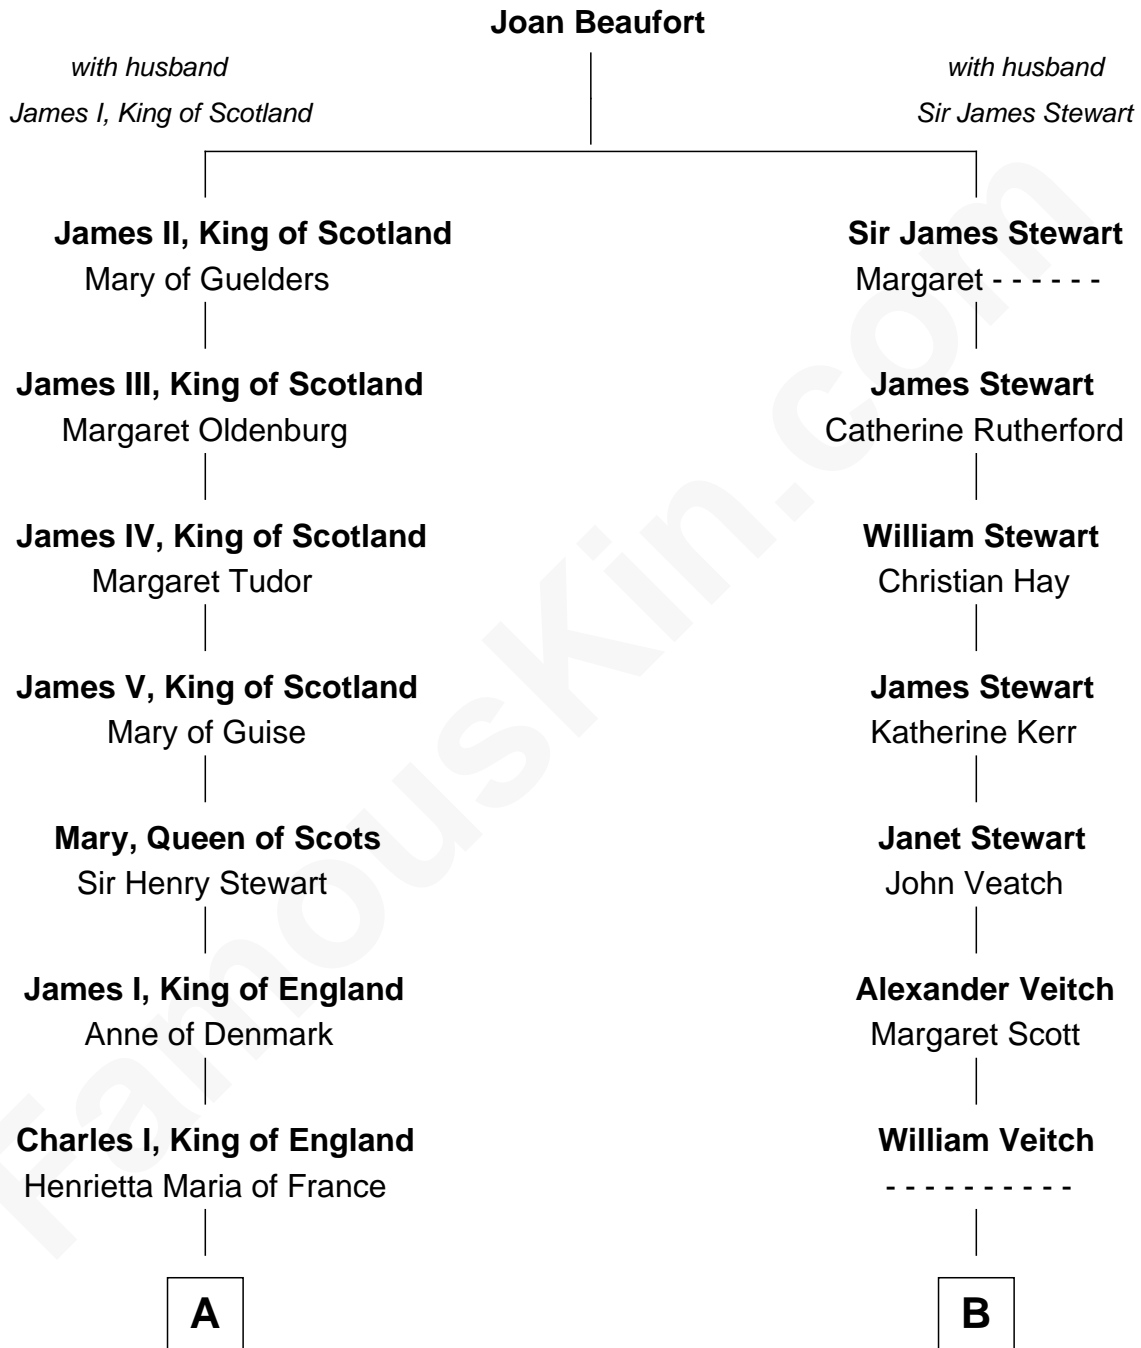

FamousKin.com

Relationship Chart of

Camilla Parker Bowles

Queen Consort of the United Kingdom

12th cousin 5 times removed of

Noel Coward

Playwright, Actor, and Songwriter

A

B

Charles II, King of England
Louise Renée de Penancoët de Kéroualle

Robert Veitch

Charles Lennox
Hon. Anne Brudenell

John Veitch
Barbara Ainslie

Anne Lennox
William Anne Keppel

Henry Veitch
Margaret Harrison

George Keppel
Ann Miller

Henry Gordon Veitch
Mary Kathleen Synch

William Charles Keppel

Violet Agnes Veitch
Arthur Sabin Coward

George Thomas Keppel
Elizabeth Southwell

Noel Coward
Playwright, Actor, and Songwriter