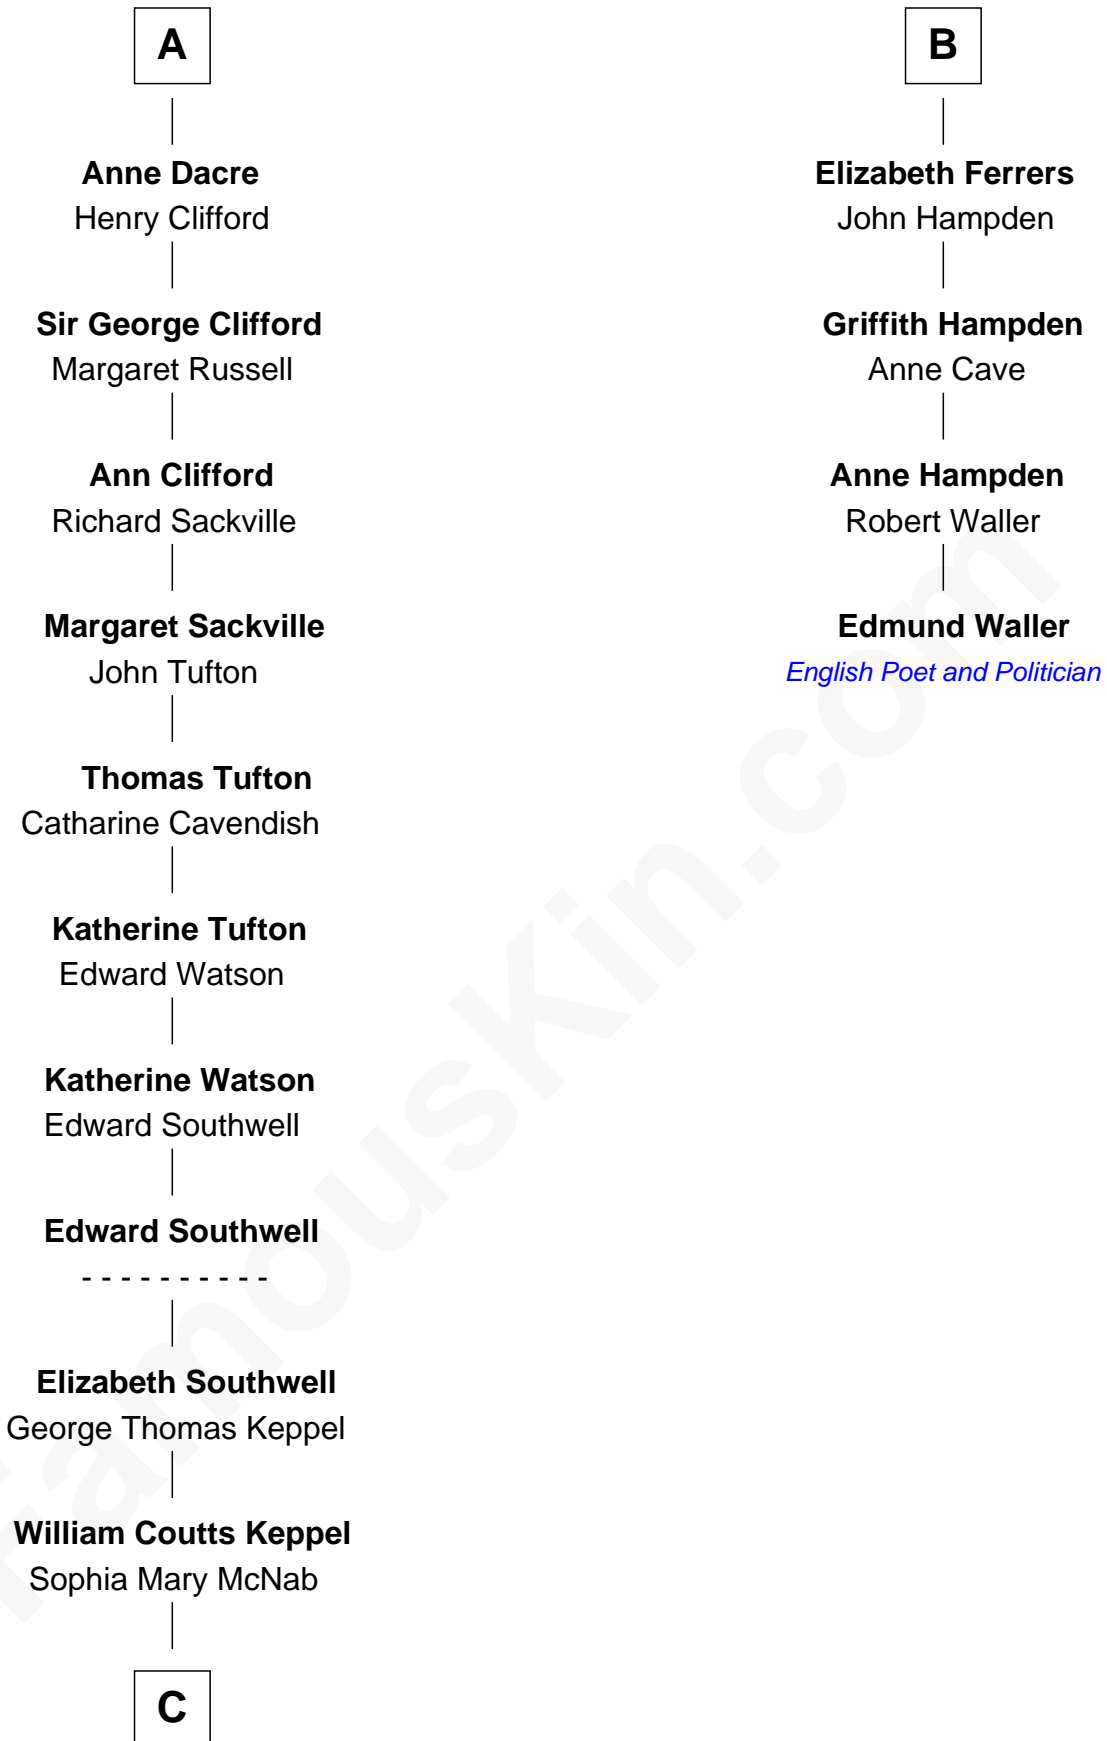

## Relationship Chart of

### Camilla Parker Bowles

*Queen Consort of the United Kingdom*

10th cousin 10 times removed of

**Edmund Waller**

*English Poet and Politician*

**C**

**George Keppel**  
Alice Frederica Edmonstone

**Sonia Rosemary Keppel**  
Roland Calvert Cubitt