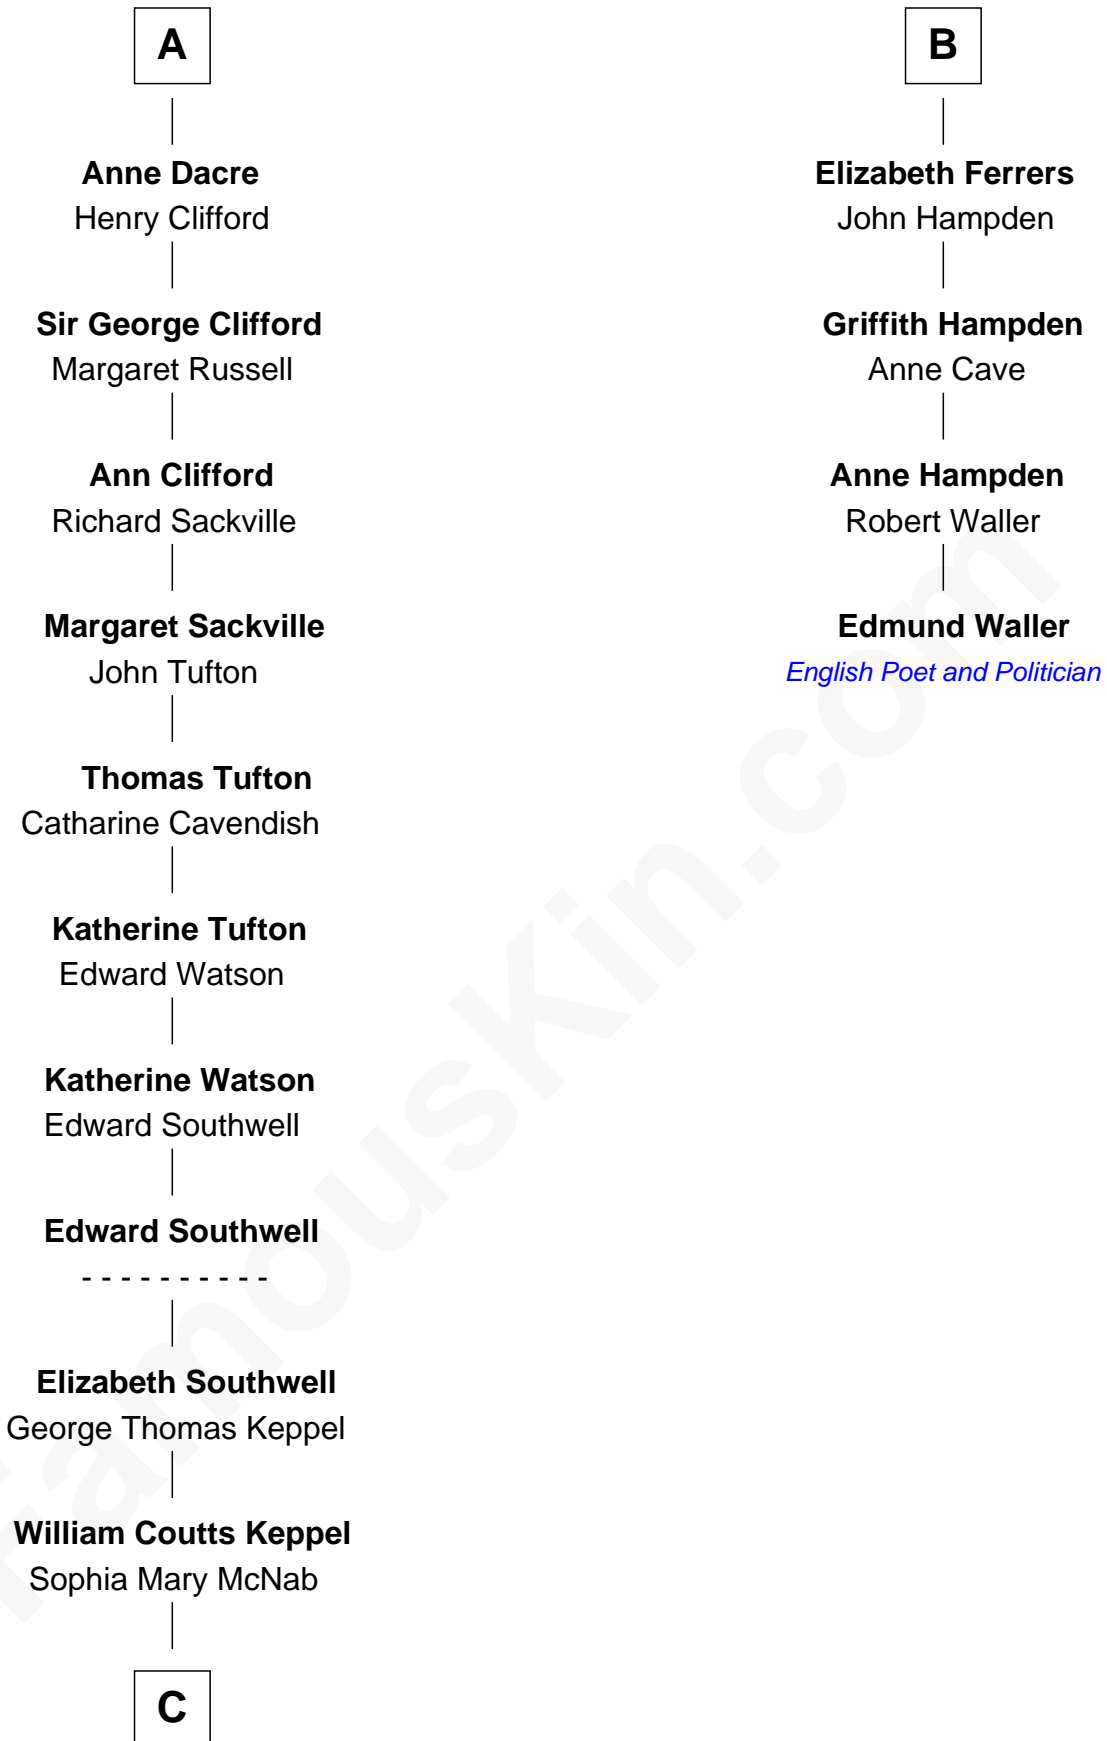

FamousKin.com Relationship Chart of

Camilla Parker Bowles

Queen Consort of the United Kingdom

10th cousin 10 times removed of

Edmund Waller

English Poet and Politician

Sir Thebaud de Verdun

*with wife
Maud Mortimer*

Margaret Heckstall

William Dacre

Elizabeth Talbot

Sir Edward Ferrers

Constance Brome

A

B

C