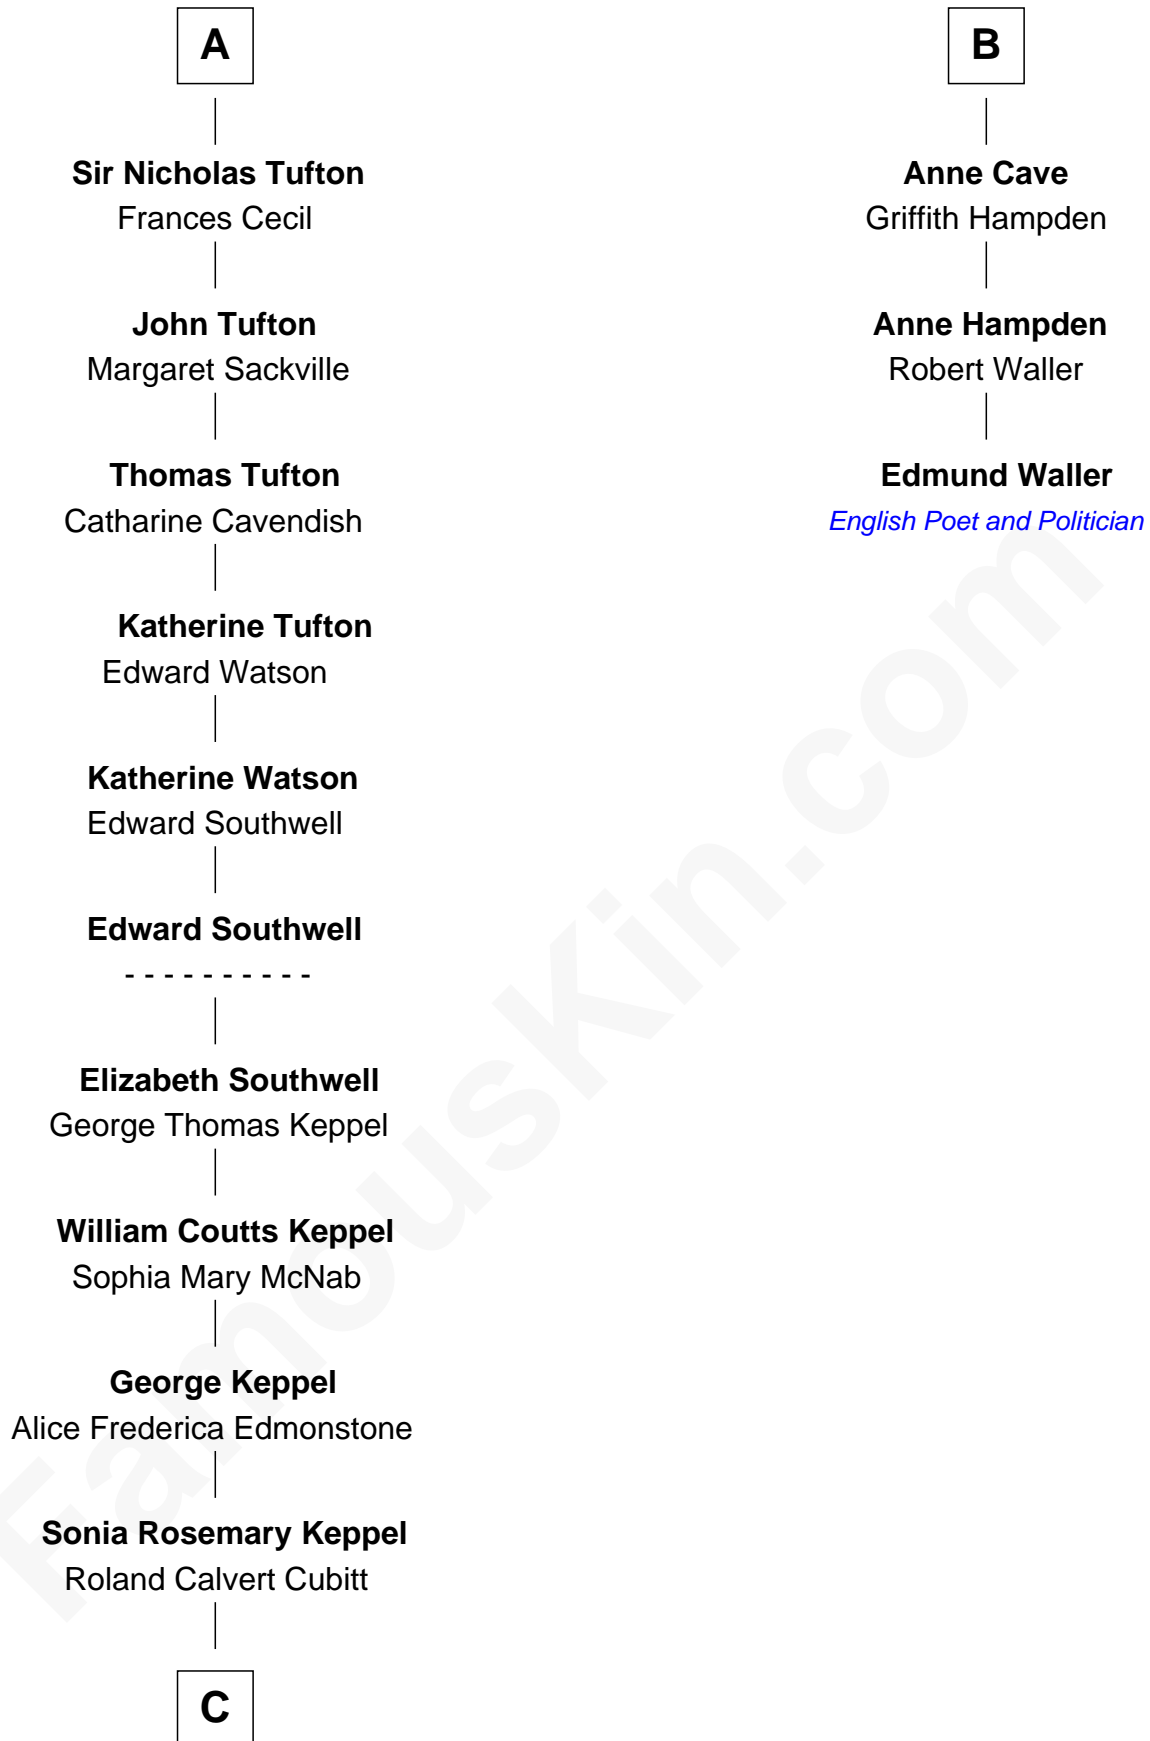

## Relationship Chart of

### Camilla Parker Bowles

Queen Consort of the United Kingdom

9th cousin 9 times removed of

**Edmund Waller**

English Poet and Politician

**C**

**Rosalind Maud Cubitt**  
Bruce Middleton Hope Shand

**Camilla Parker Bowles**  
*Queen Consort*