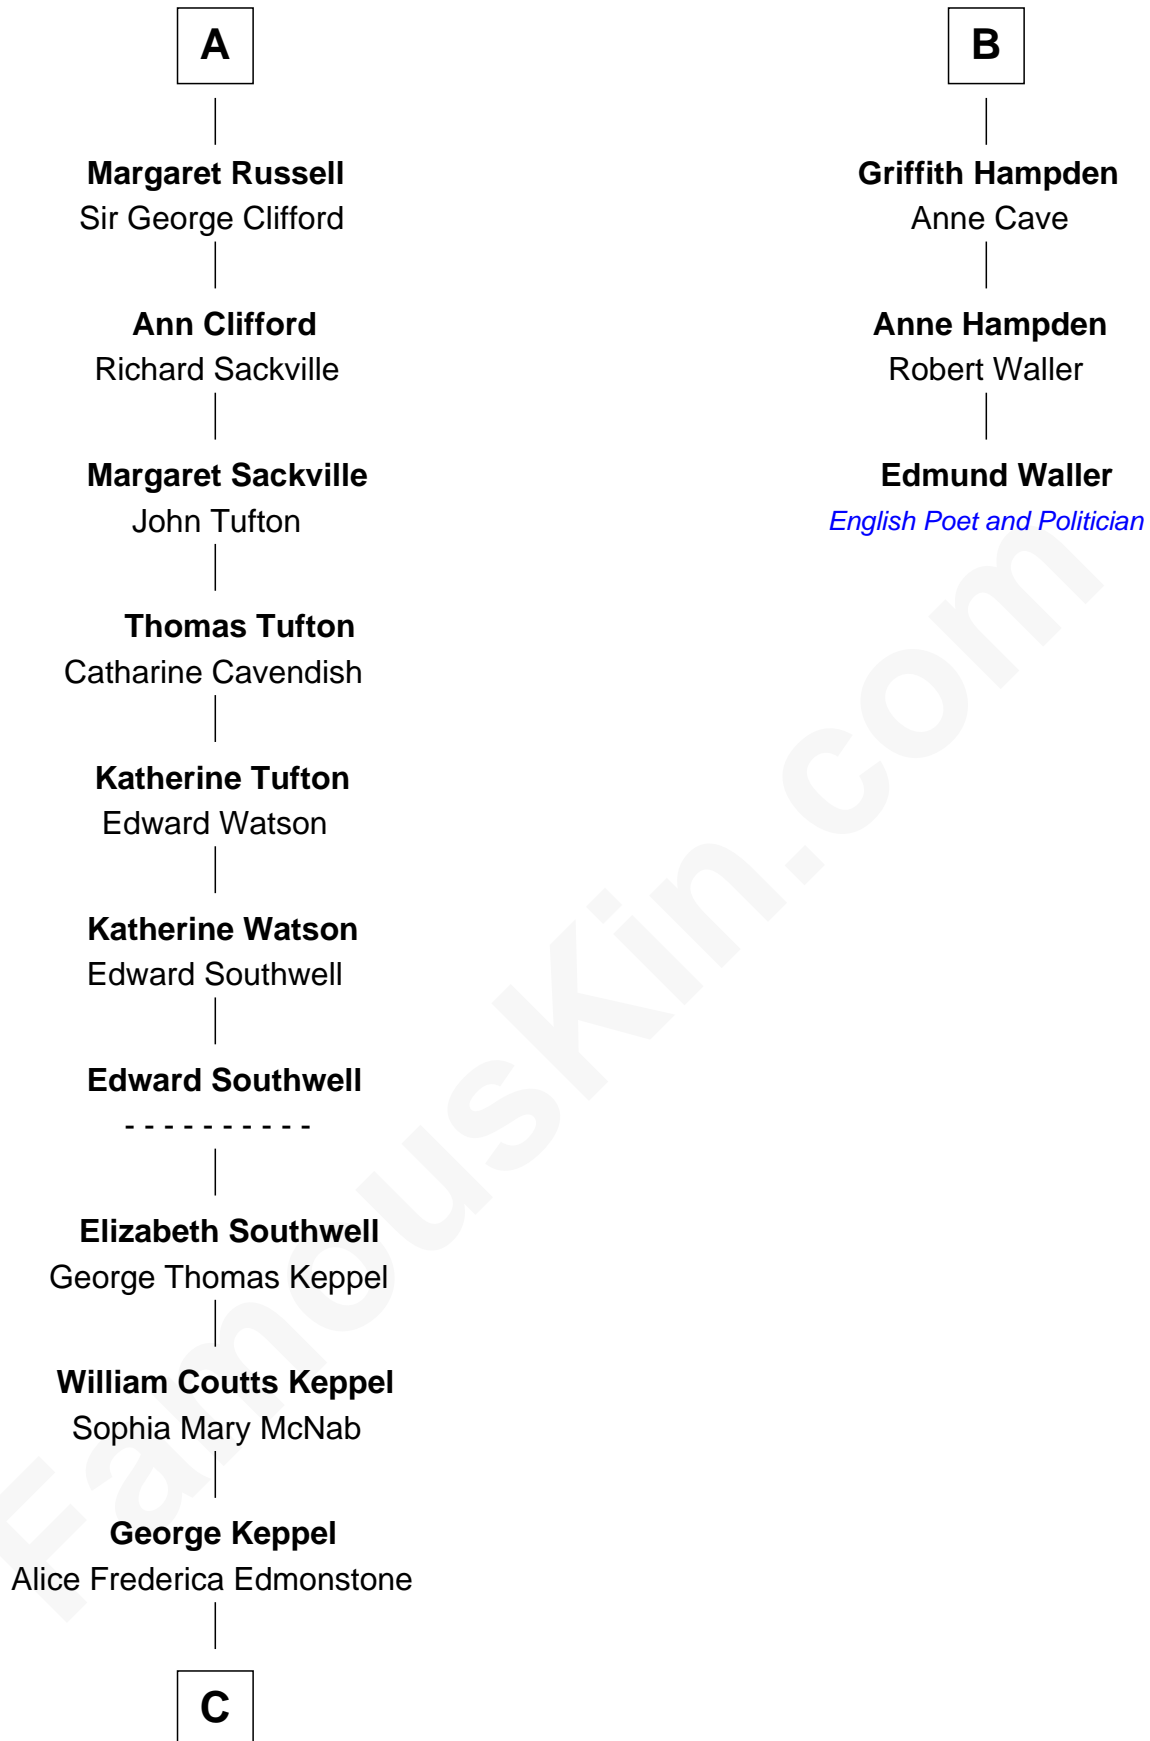

FamousKin.com

Relationship Chart of Camilla Parker Bowles

Queen Consort of the United Kingdom

9th cousin 10 times removed of

Edmund Waller

English Poet and Politician

Sir John Howard

Alice de Bois

C

—
Sonia Rosemary Keppel

Roland Calvert Cubitt

—
Rosalind Maud Cubitt

Bruce Middleton Hope Shand

—
Camilla Parker Bowles

Queen Consort

FamousKin.com