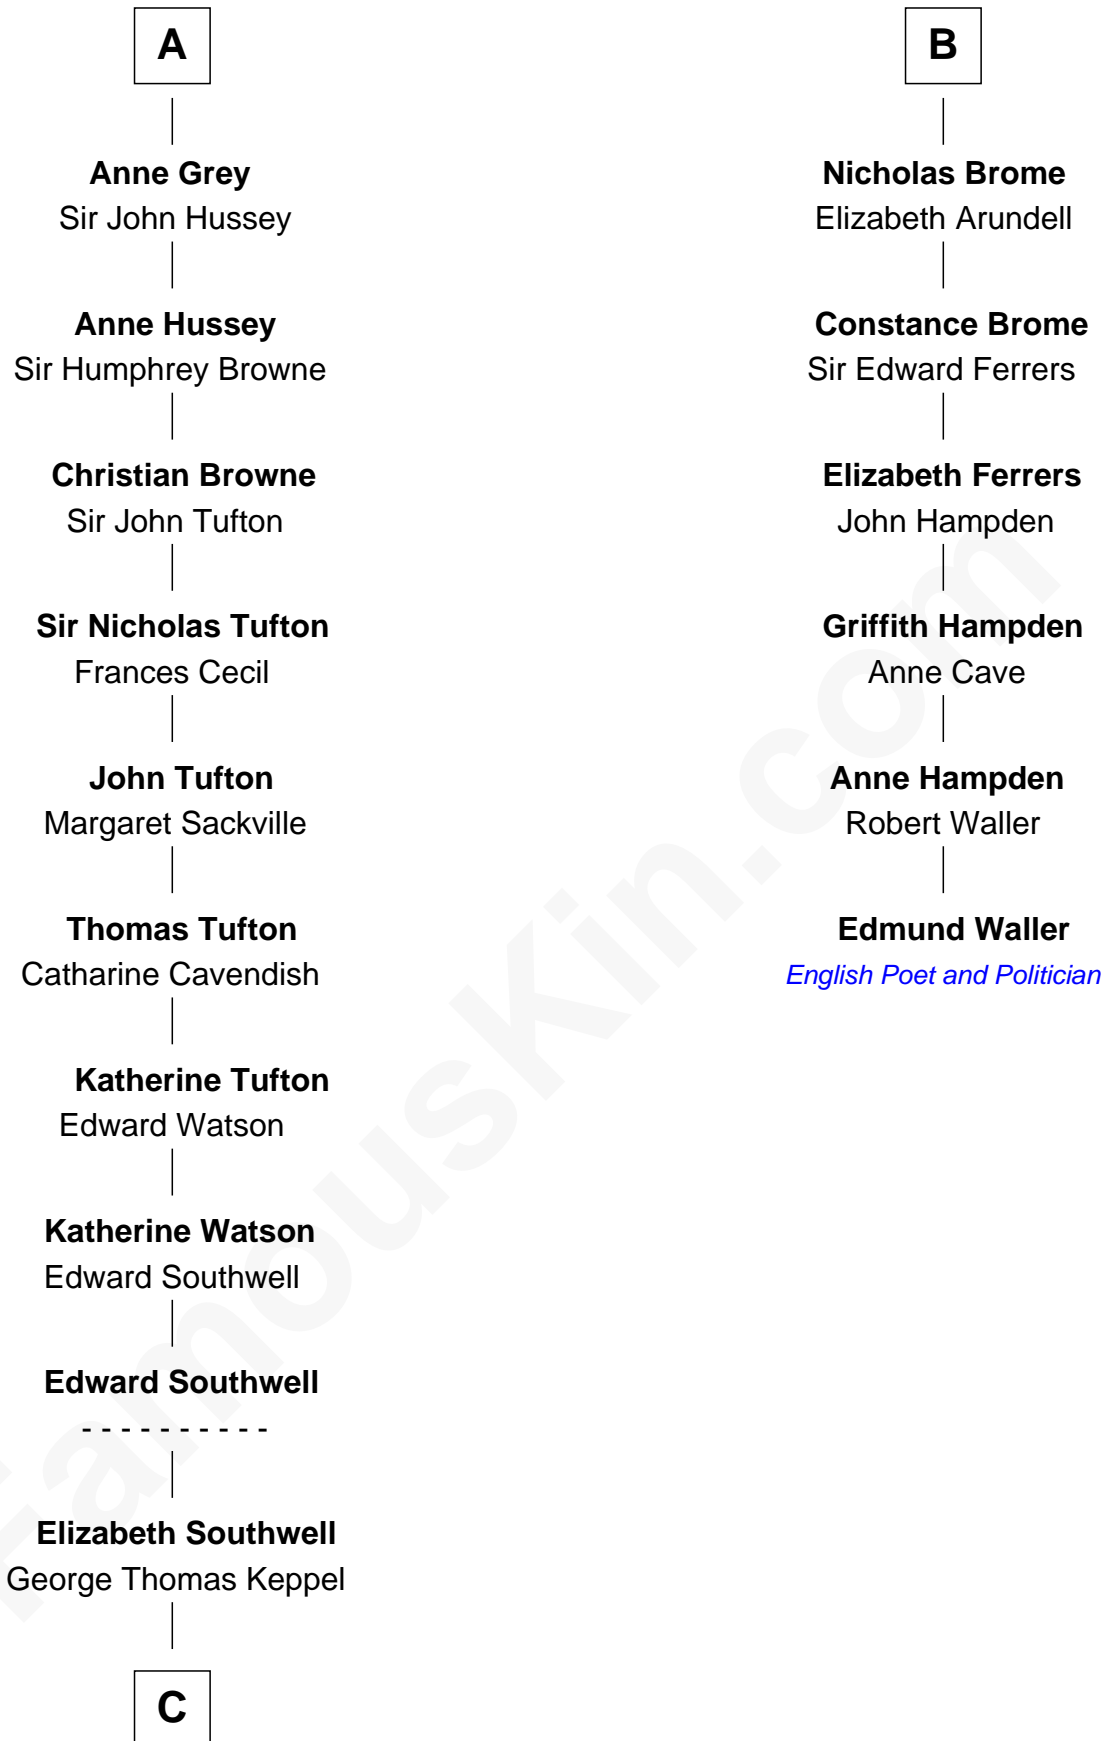

FamousKin.com

Relationship Chart of

Camilla Parker Bowles

Queen Consort of the United Kingdom

12th cousin 9 times removed of

Edmund Waller

English Poet and Politician

FamousKin.com