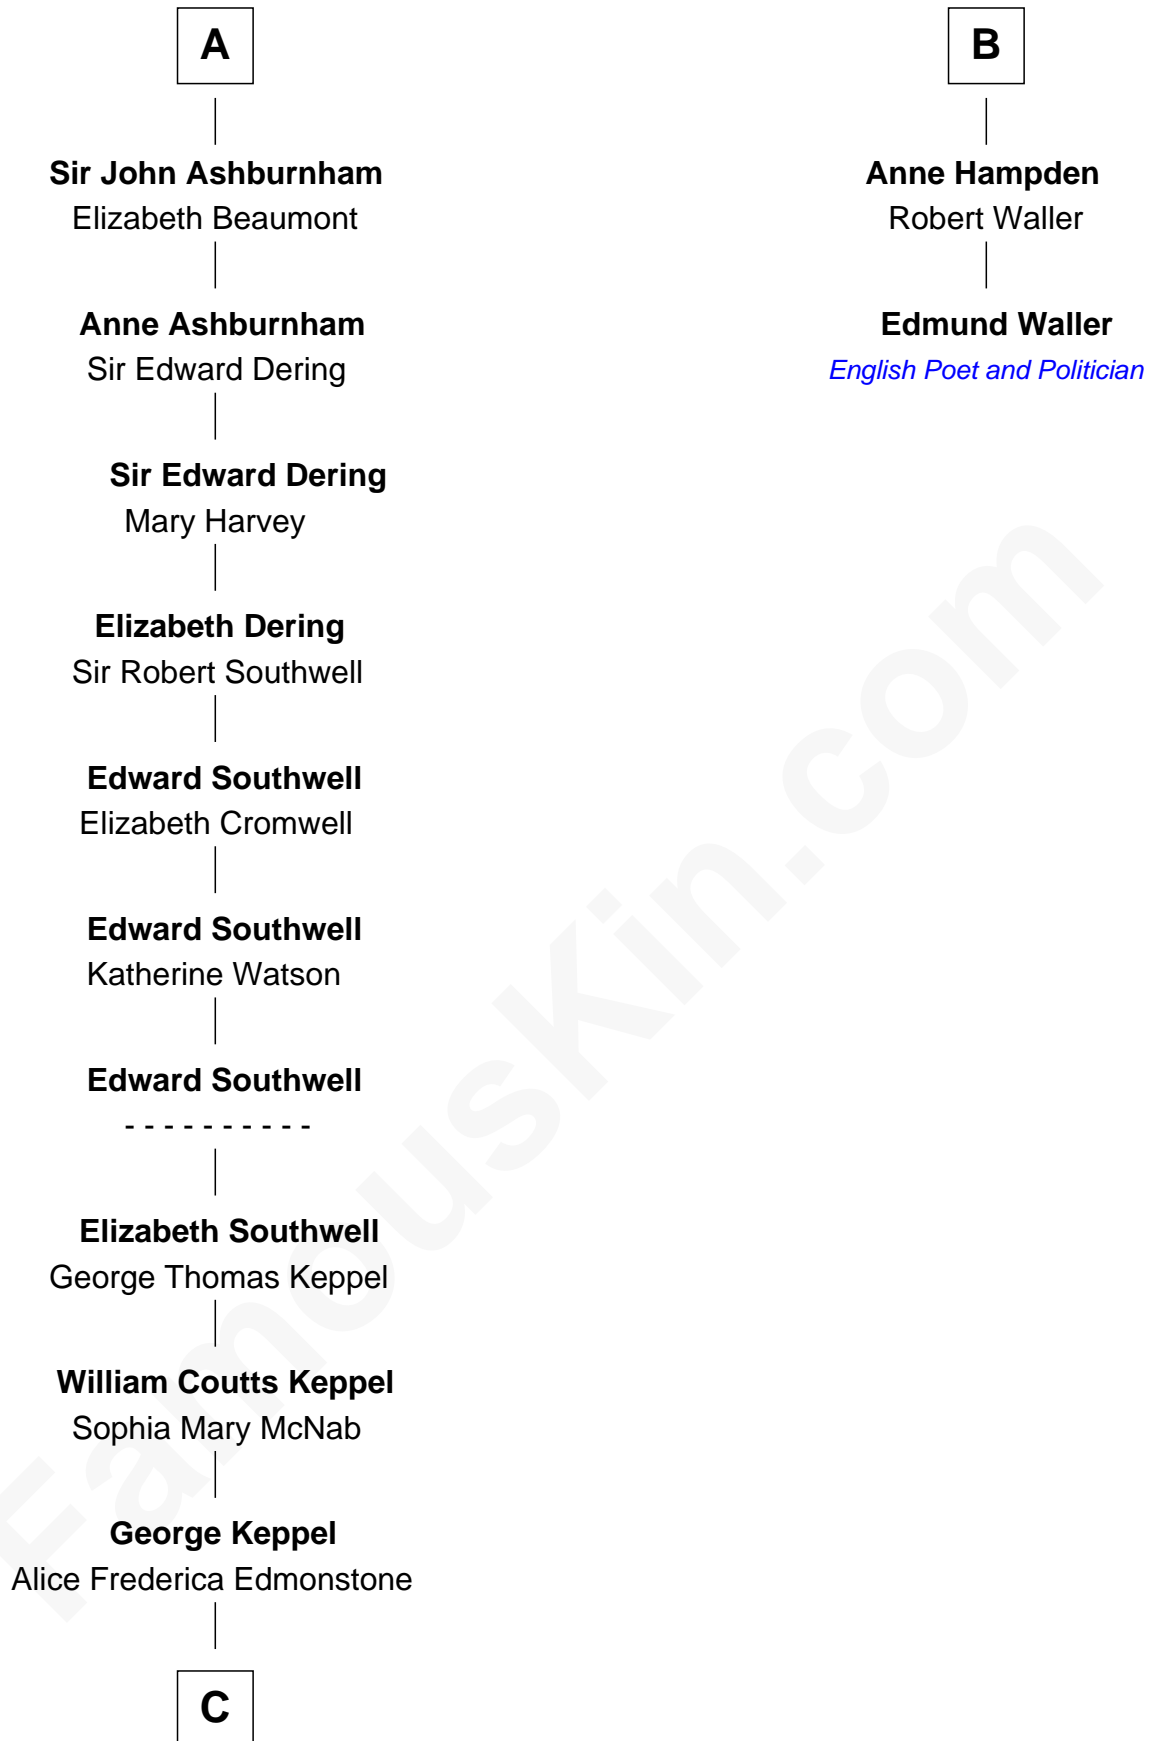

## Relationship Chart of

### Camilla Parker Bowles

Queen Consort of the United Kingdom

8th cousin 11 times removed of

**Edmund Waller**

English Poet and Politician

**C**

—  
**Sonia Rosemary Keppel**

Roland Calvert Cubitt