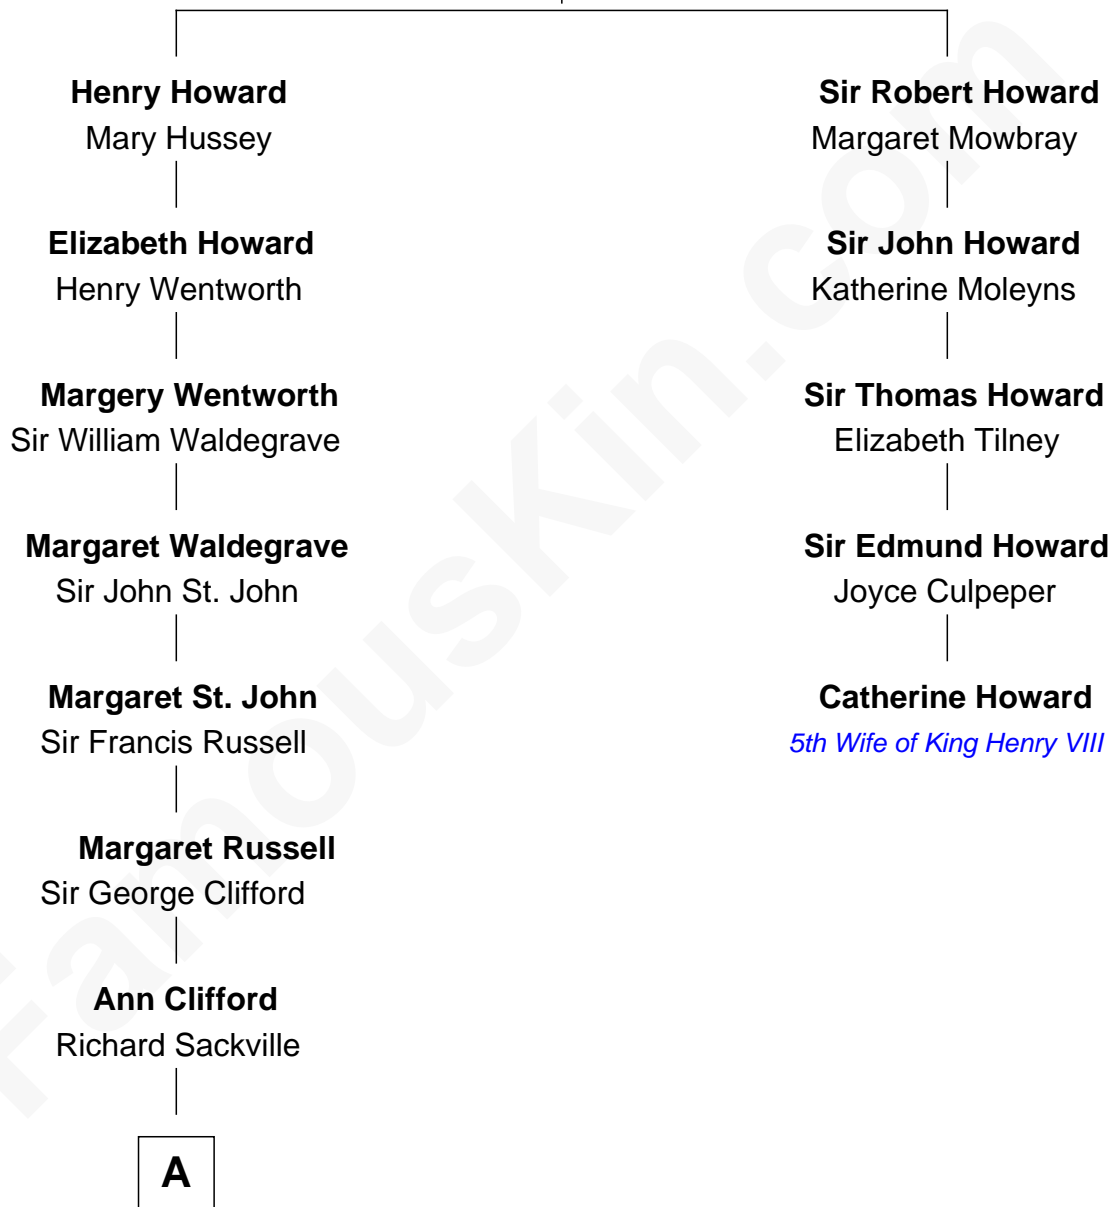

## Relationship Chart of

### Camilla Parker Bowles

Queen Consort of the United Kingdom

4th cousin 13 times removed of

### Catherine Howard

5th Wife of King Henry VIII

**Sir John Howard**

Alice Tendring

Camilla Parker Bowles photo by [Agência Brasil](#) ([CC BY 3.0 BRAZIL](#))