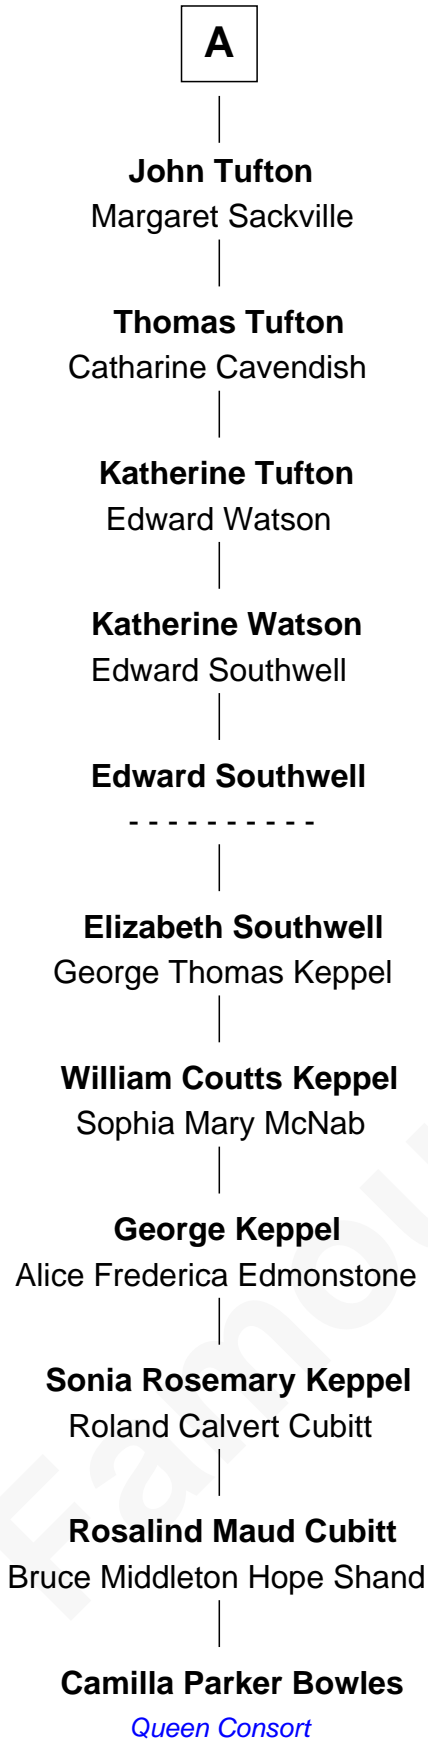

**FamousKin.com**  
**Relationship Chart of**  
**Camilla Parker Bowles**

*Queen Consort of the United Kingdom*

**4th cousin 13 times removed of**

**Catherine Howard**

*5th Wife of King Henry VIII*

**Katherine Pabenham**

*with husband*  
*Sir Thomas Aylesbury*

*with husband*  
*Sir William Cheney*

**Eleanor Aylesbury**  
 Sir Humphrey Stafford

**Sir Laurence Cheney**  
 Elizabeth Cokayne

**Humphrey Stafford**  
 Katherine Fray

**Elizabeth Cheney**  
 Sir Frederick Tilney

**Anne Stafford**  
 Sir Richard Neville

**Elizabeth Tilney**  
 Sir Thomas Howard

**John Neville**  
 Dorothy de Vere

**Sir Edmund Howard**  
 Joyce Culpeper

**John Neville**  
 Lucy Somerset

**Catherine Howard**  
*5th Wife of King Henry VIII*

**Dorothy Neville**  
 Sir Thomas Cecil

**Frances Cecil**  
 Sir Nicholas Tufton

**A**

Camilla Parker Bowles photo by [Agência Brasil](#) ([CC BY 3.0 BRAZIL](#))