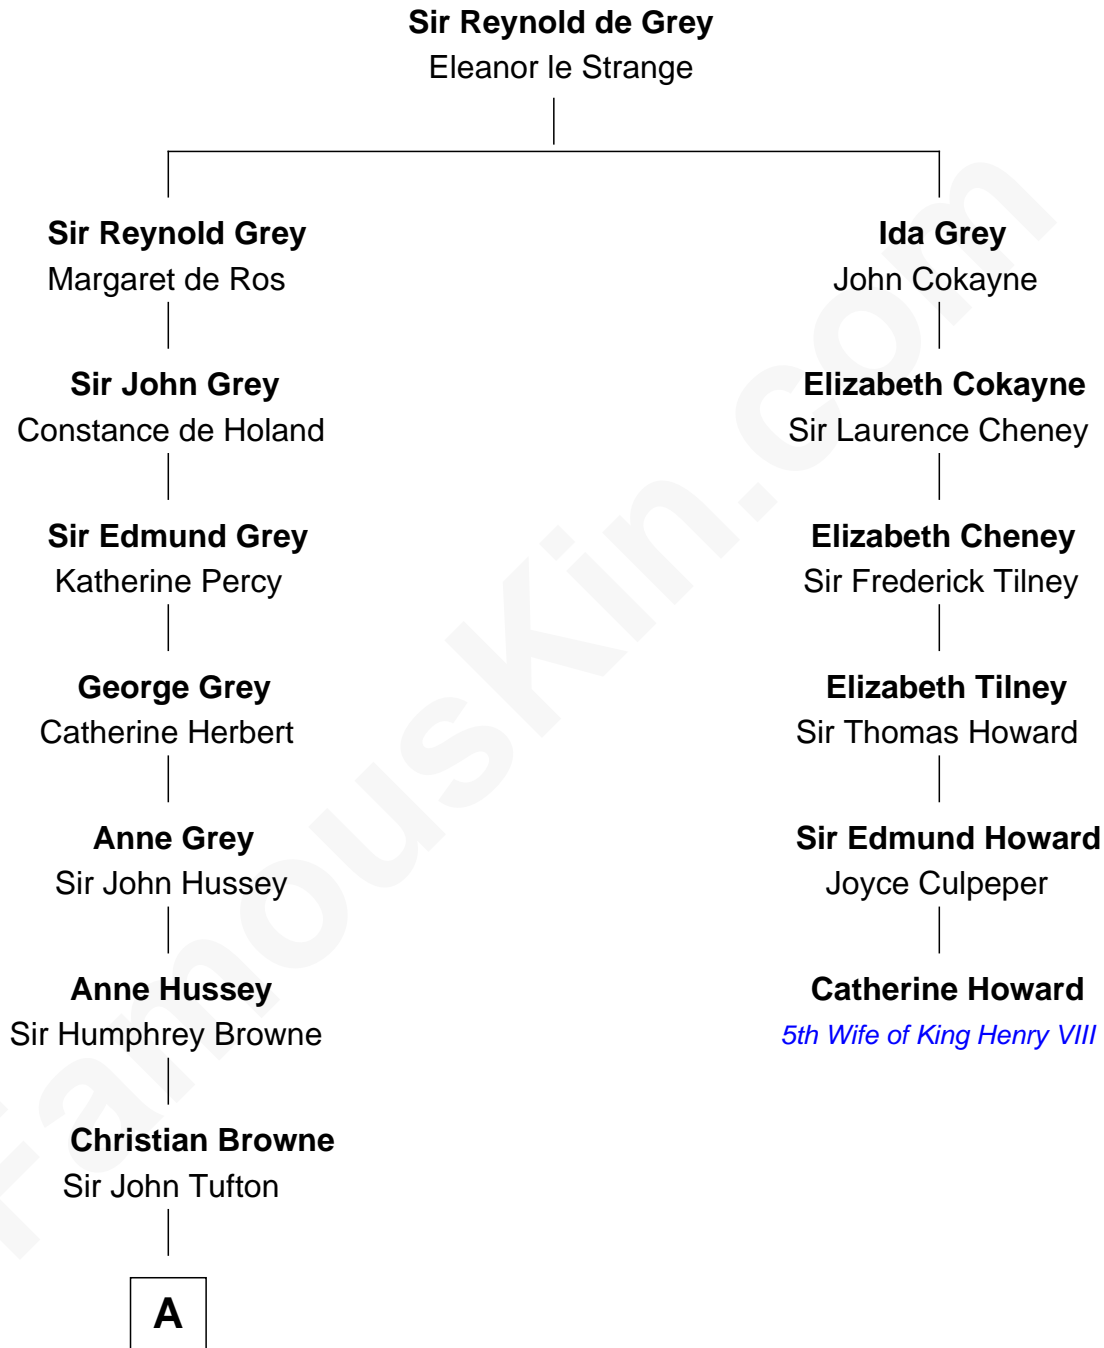

FamousKin.com
Relationship Chart of
Camilla Parker Bowles

Queen Consort of the United Kingdom

5th cousin 13 times removed of

Catherine Howard

5th Wife of King Henry VIII

B

Rosalind Maud Cubitt
Bruce Middleton Hope Shand