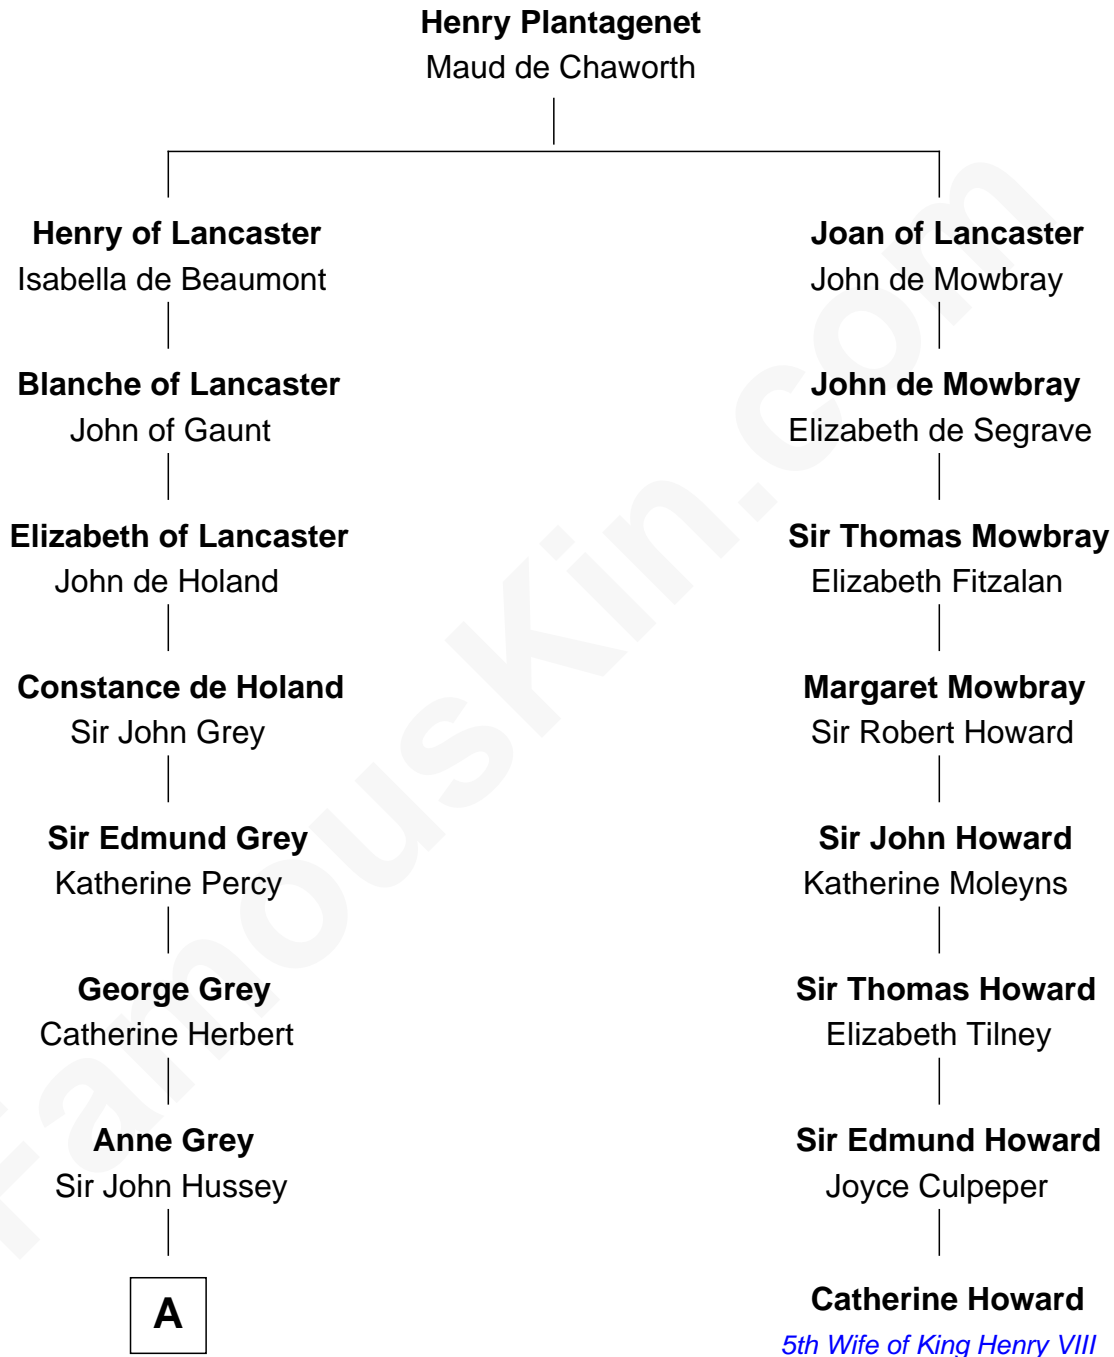

FamousKin.com

Relationship Chart of

Camilla Parker Bowles

Queen Consort of the United Kingdom

7th cousin 13 times removed of

Catherine Howard

5th Wife of King Henry VIII

B

—
George Keppel

Alice Frederica Edmonstone

—
Sonia Rosemary Keppel

Roland Calvert Cubitt

—
Rosalind Maud Cubitt

Bruce Middleton Hope Shand

—
Camilla Parker Bowles

Queen Consort