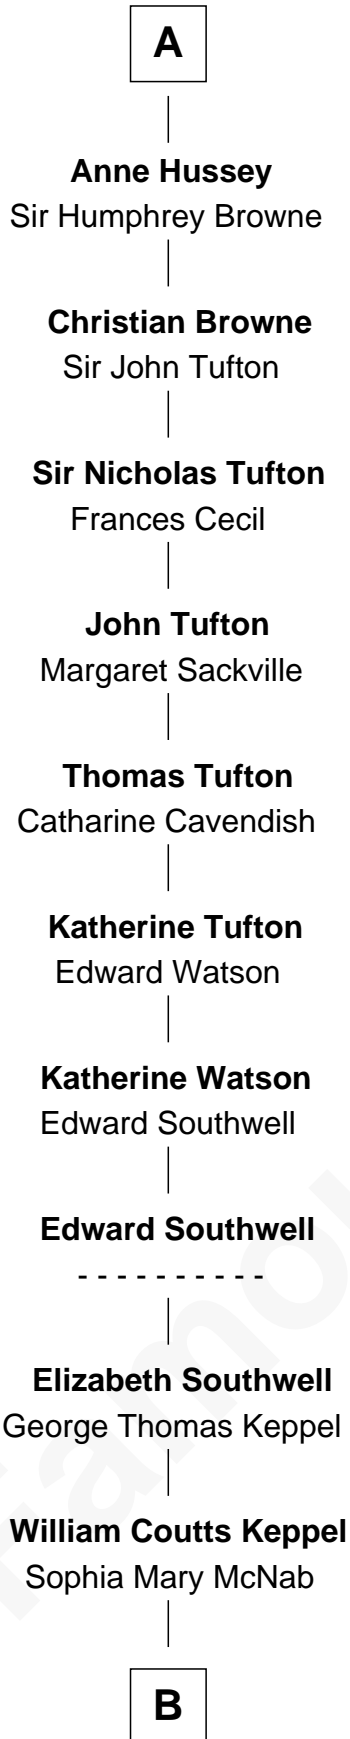

FamousKin.com

Relationship Chart of

Camilla Parker Bowles

Queen Consort of the United Kingdom

7th cousin 13 times removed of

Catherine Howard

5th Wife of King Henry VIII

B

—
George Keppel

Alice Frederica Edmonstone

—
Sonia Rosemary Keppel

Roland Calvert Cubitt

—
Rosalind Maud Cubitt

Bruce Middleton Hope Shand

—
Camilla Parker Bowles

Queen Consort