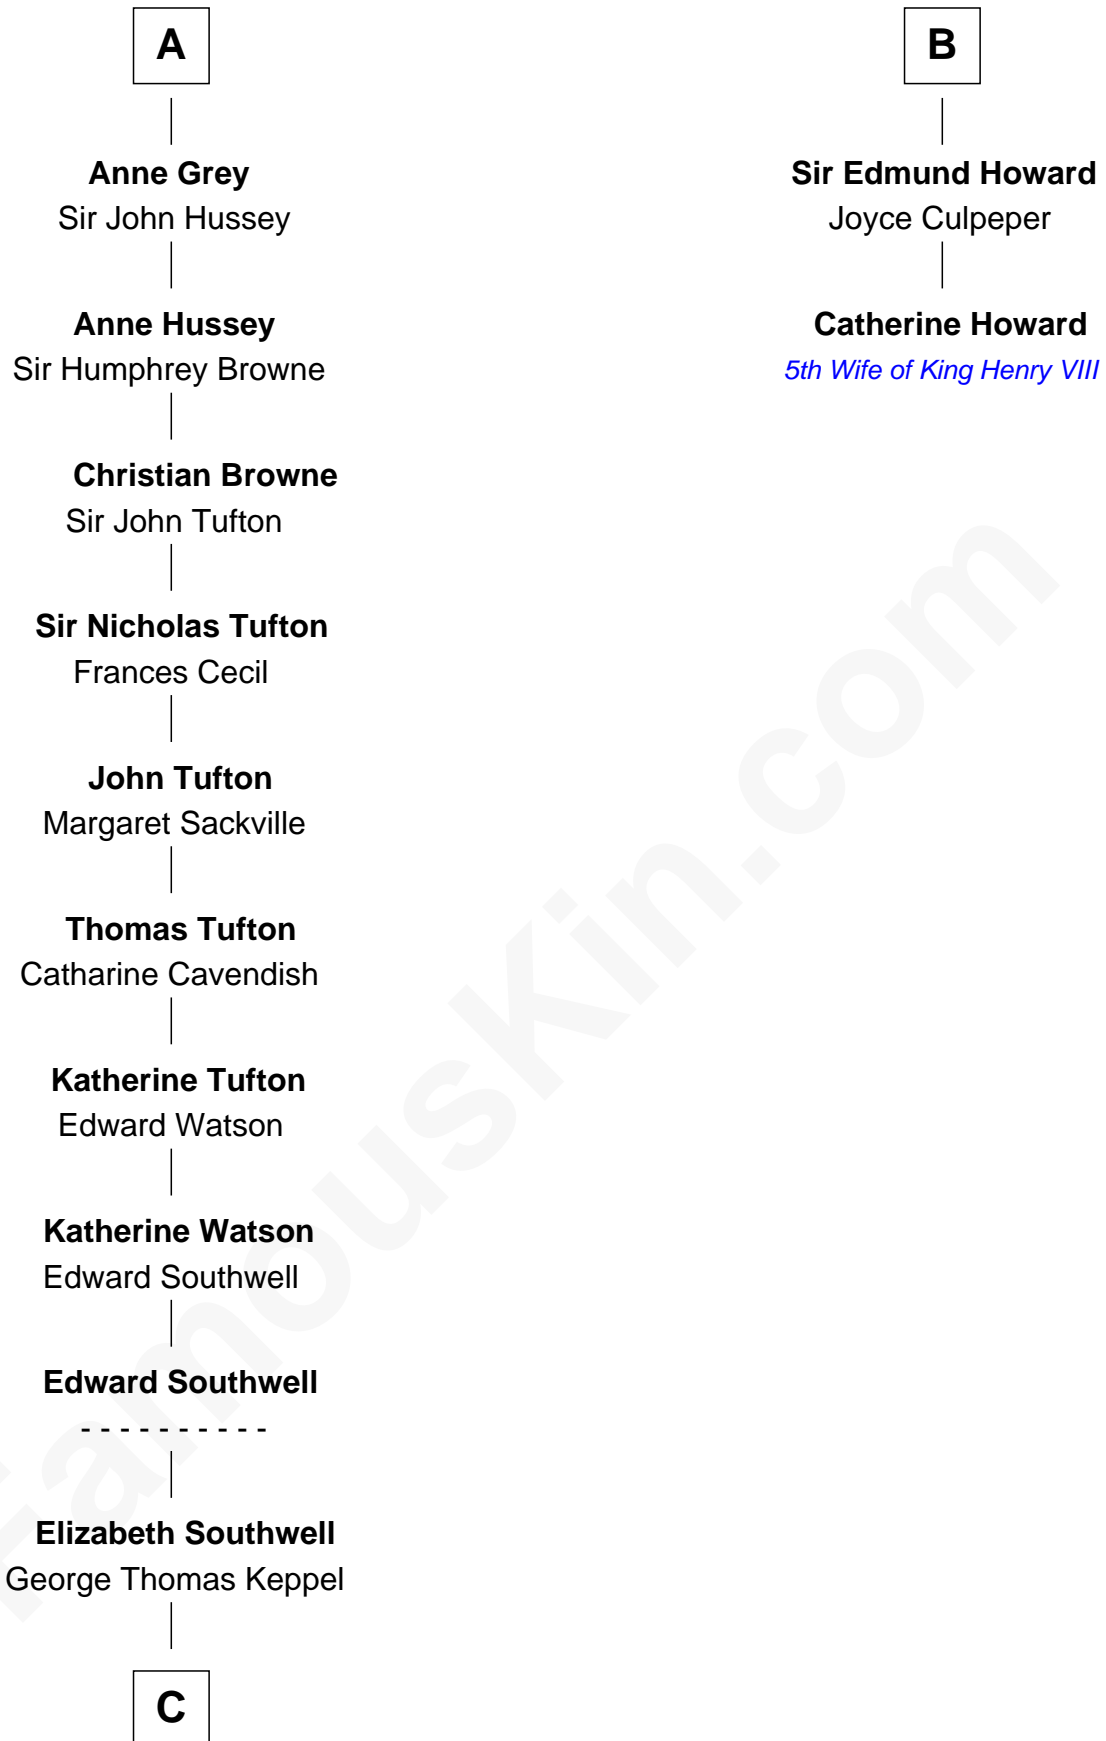

FamousKin.com

Relationship Chart of

Camilla Parker Bowles

Queen Consort of the United Kingdom

8th cousin 13 times removed of

Catherine Howard

5th Wife of King Henry VIII

Gunselm de Badlesmere

FamousKin.com