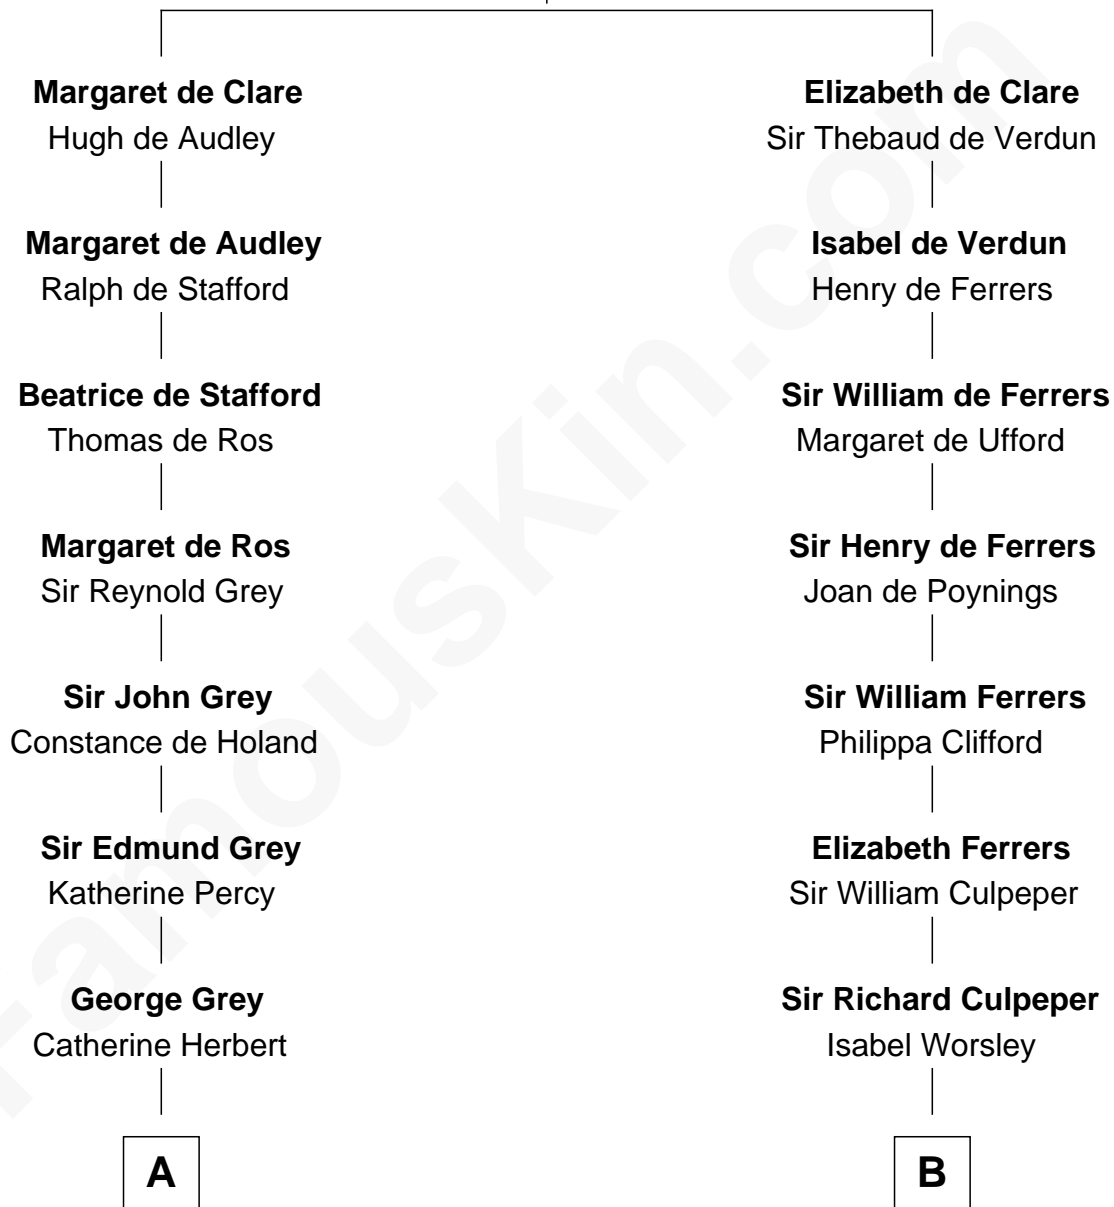

FamousKin.com

Relationship Chart of

Camilla Parker Bowles

Queen Consort of the United Kingdom

8th cousin 13 times removed of

Catherine Howard

5th Wife of King Henry VIII

Sir Gilbert de Clare

Joan of Acre

FamousKin.com