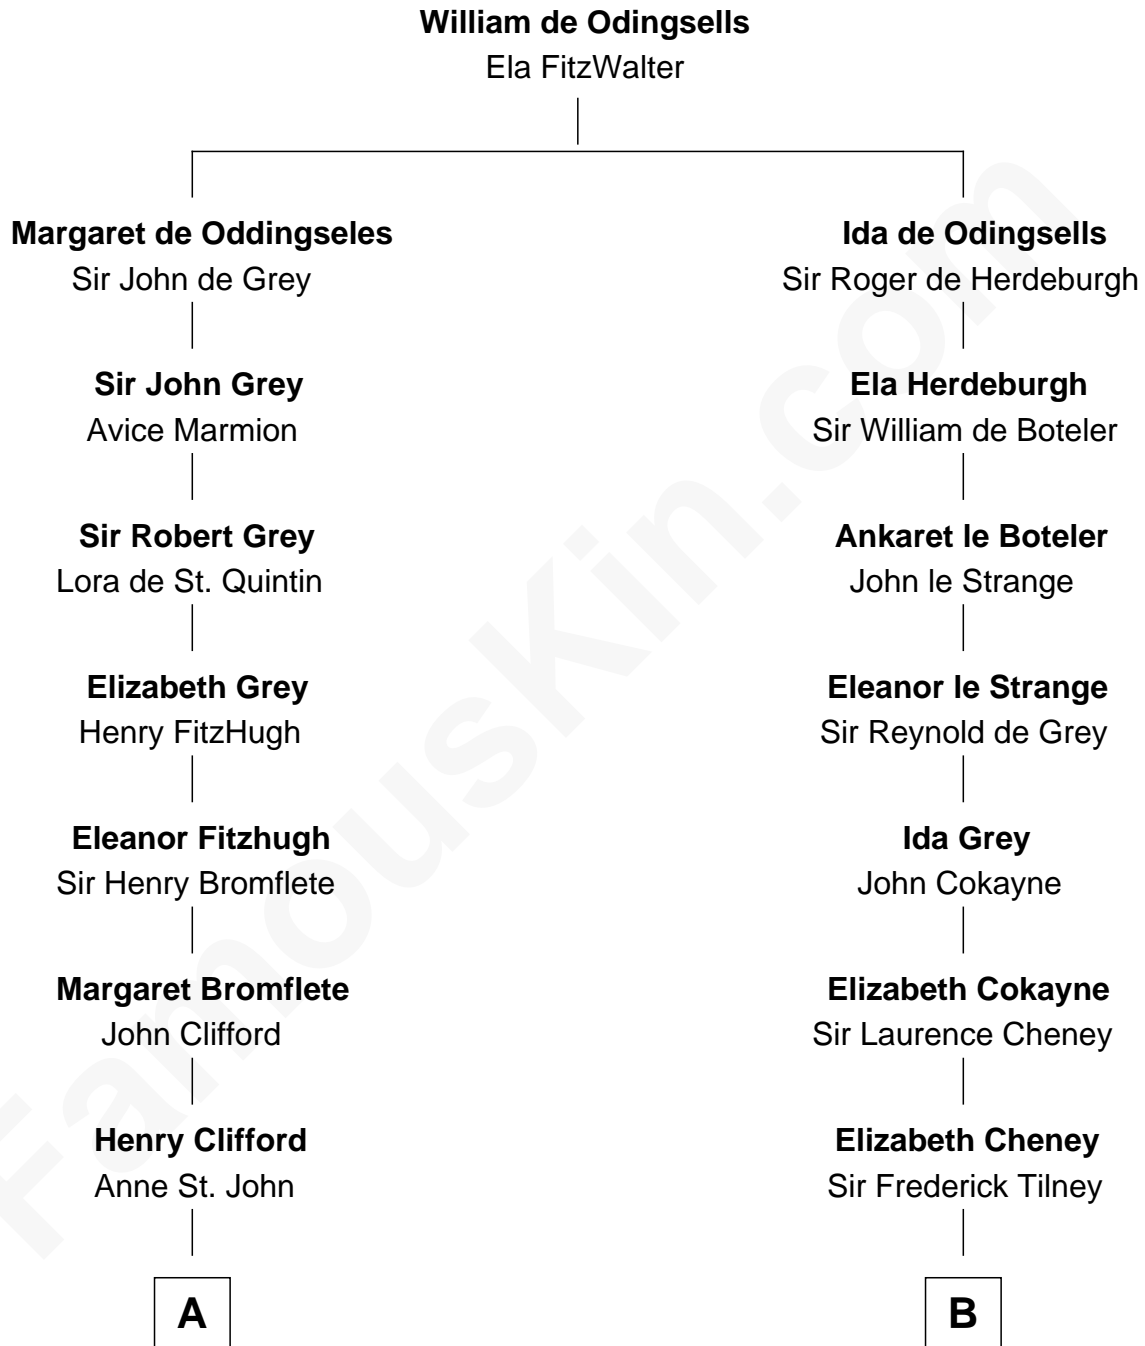

FamousKin.com

Relationship Chart of

Camilla Parker Bowles

Queen Consort of the United Kingdom

9th cousin 12 times removed of

Catherine Howard

5th Wife of King Henry VIII