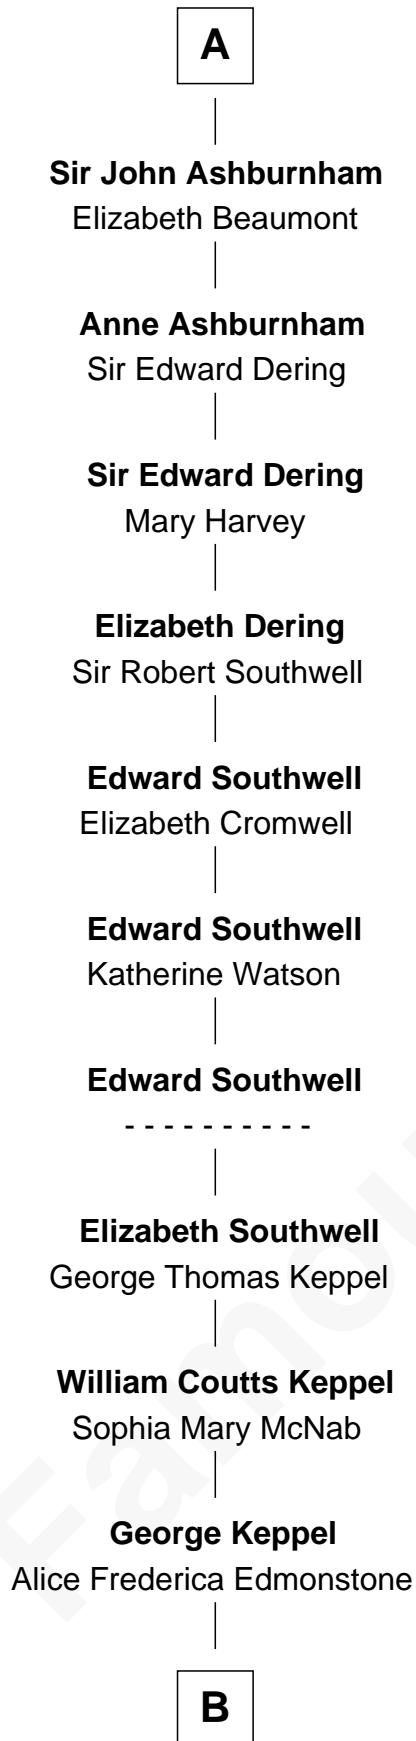

FamousKin.com

Relationship Chart of

Camilla Parker Bowles

Queen Consort of the United Kingdom

5th cousin 14 times removed of

Catherine Howard

5th Wife of King Henry VIII

B

—
Sonia Rosemary Keppel

Roland Calvert Cubitt

—
Rosalind Maud Cubitt

Bruce Middleton Hope Shand

—
Camilla Parker Bowles

Queen Consort

FamousKin.com