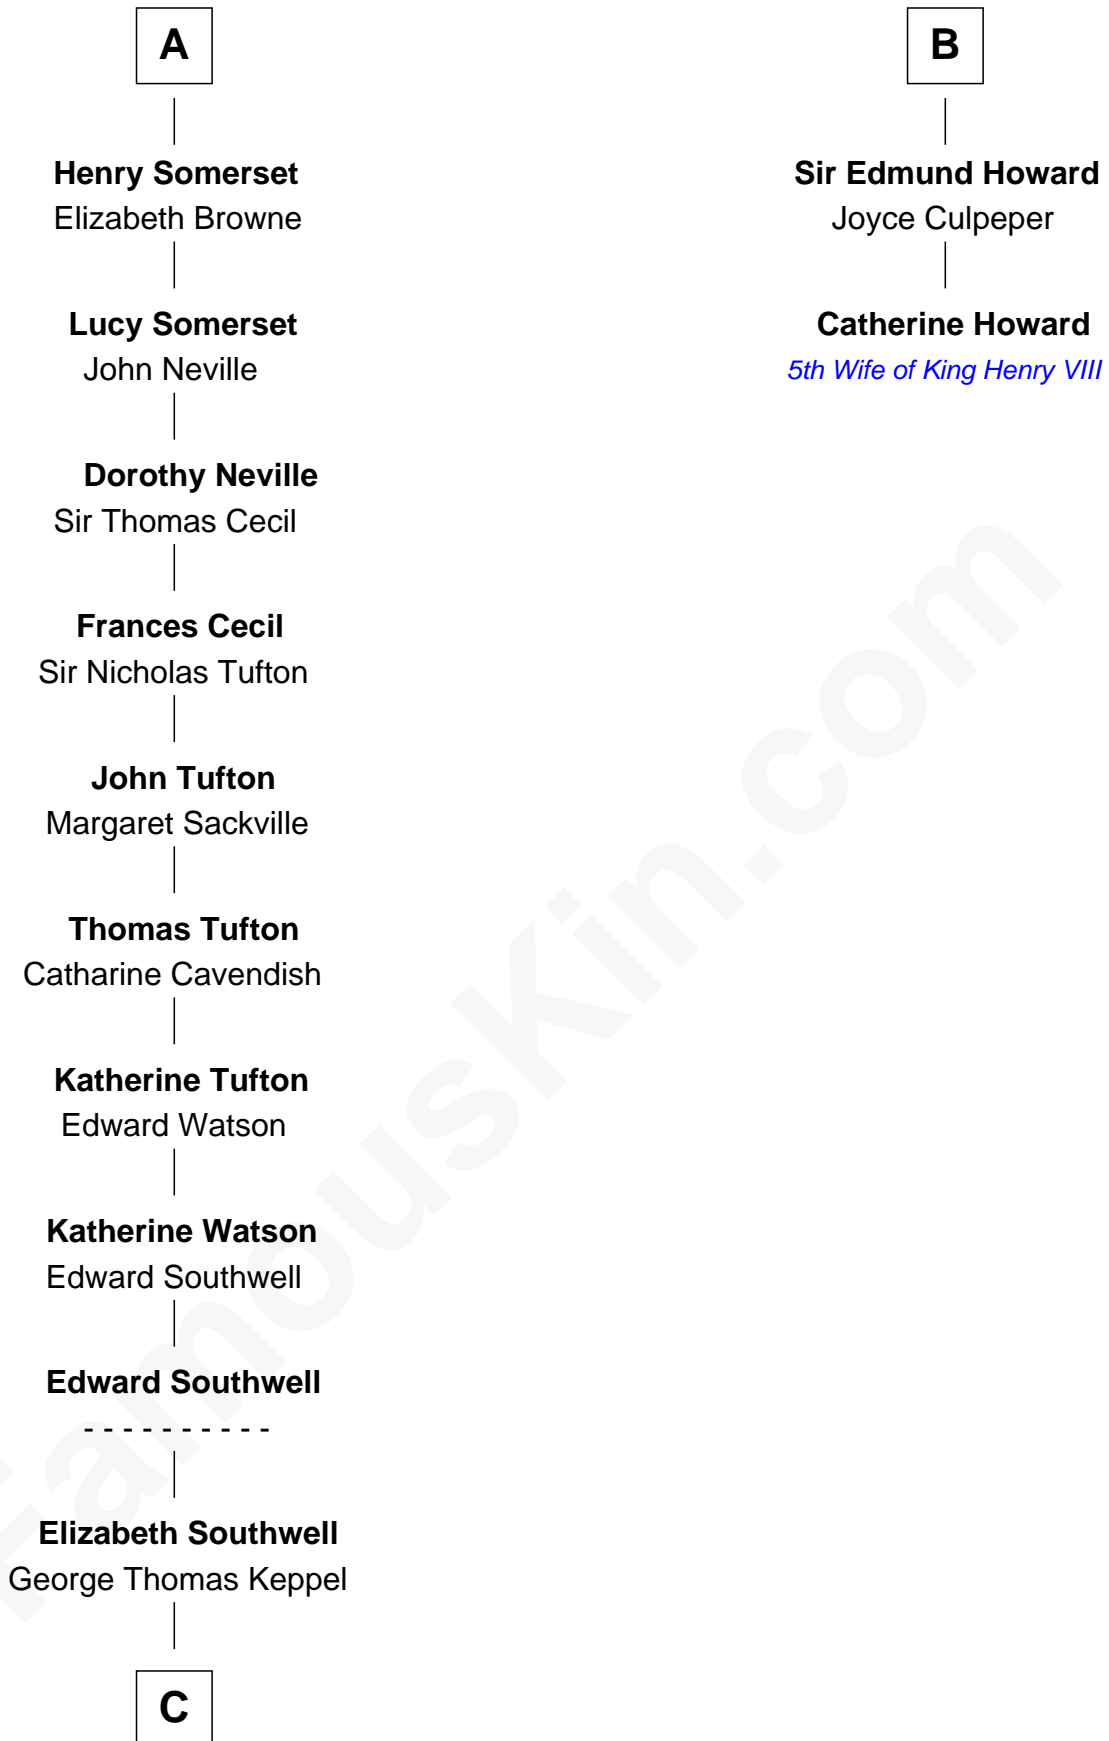

FamousKin.com

Relationship Chart of

Camilla Parker Bowles

Queen Consort of the United Kingdom

8th cousin 13 times removed of

Catherine Howard

5th Wife of King Henry VIII

FamousKin.com