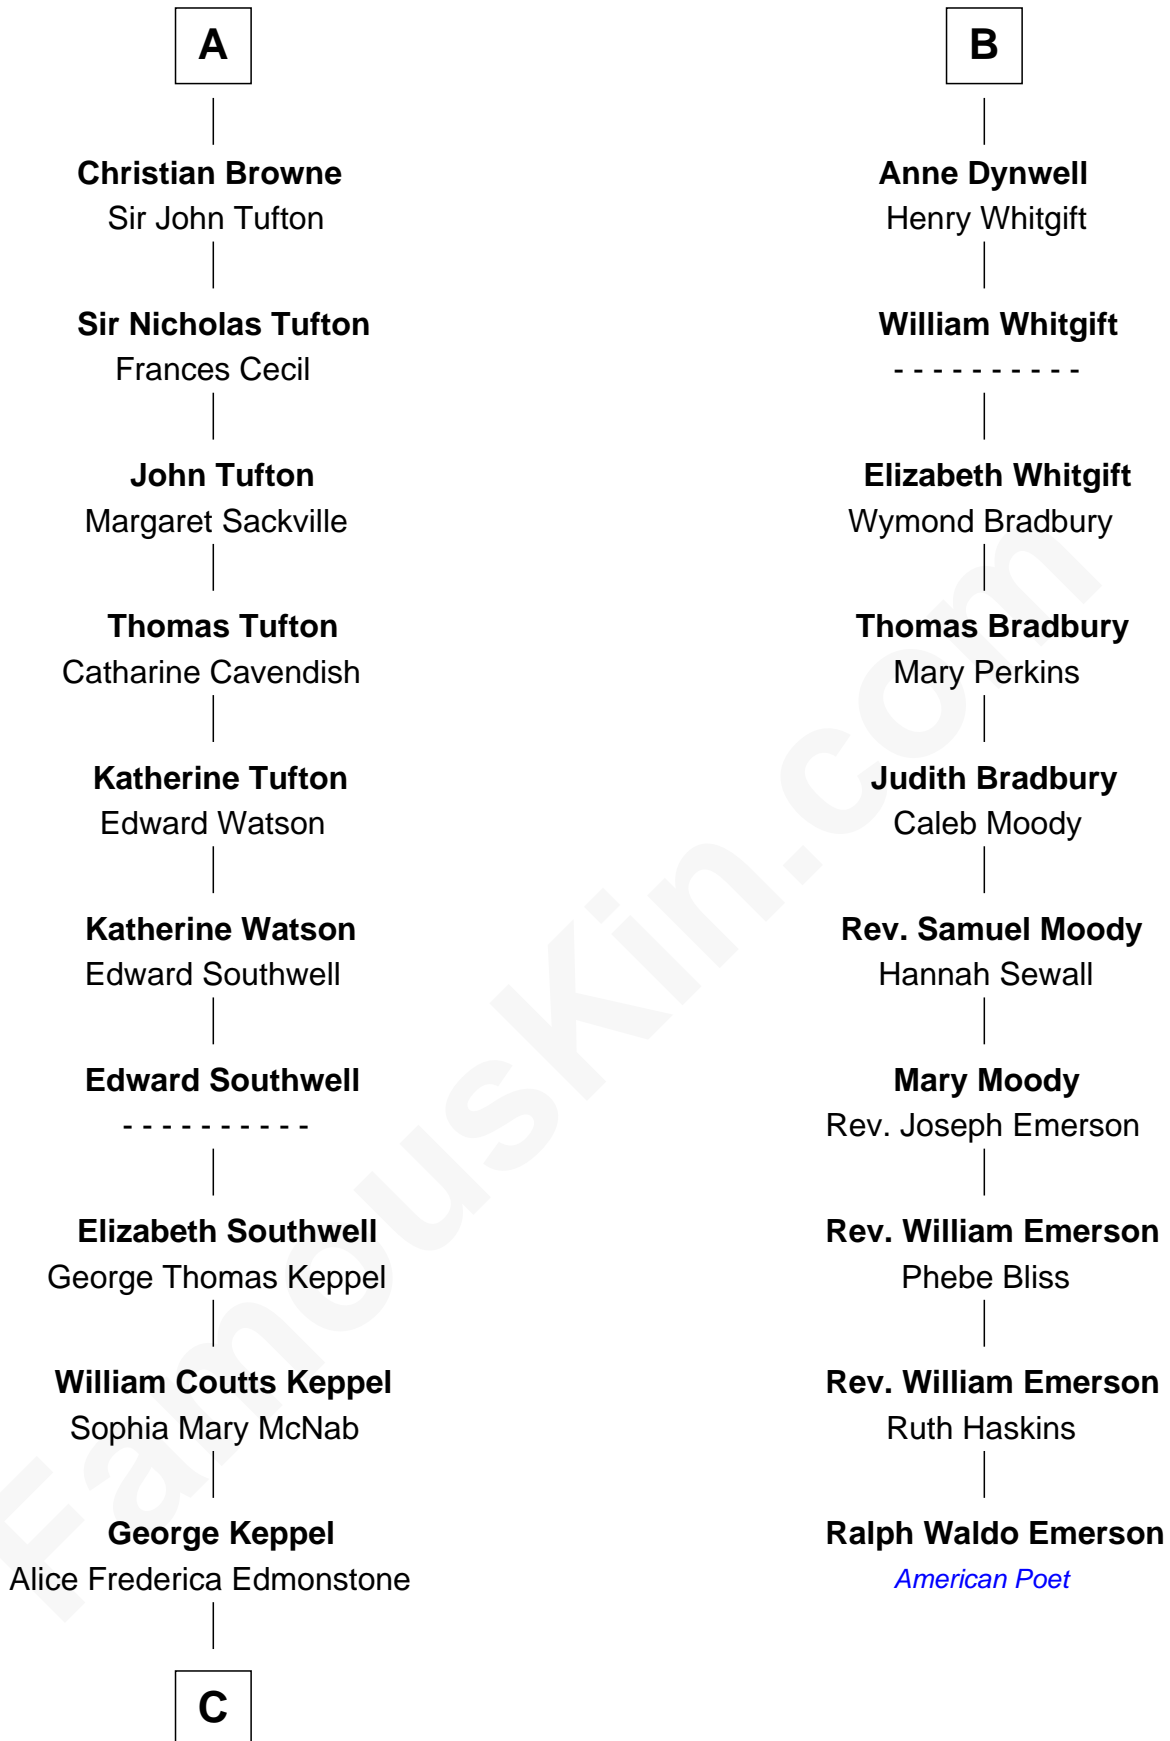

FamousKin.com

Relationship Chart of

Camilla Parker Bowles

Queen Consort of the United Kingdom

16th cousin 3 times removed of

Ralph Waldo Emerson

American Poet

C

—
Sonia Rosemary Keppel

Roland Calvert Cubitt

—
Rosalind Maud Cubitt

Bruce Middleton Hope Shand

—
Camilla Parker Bowles

Queen Consort

FamousKin.com