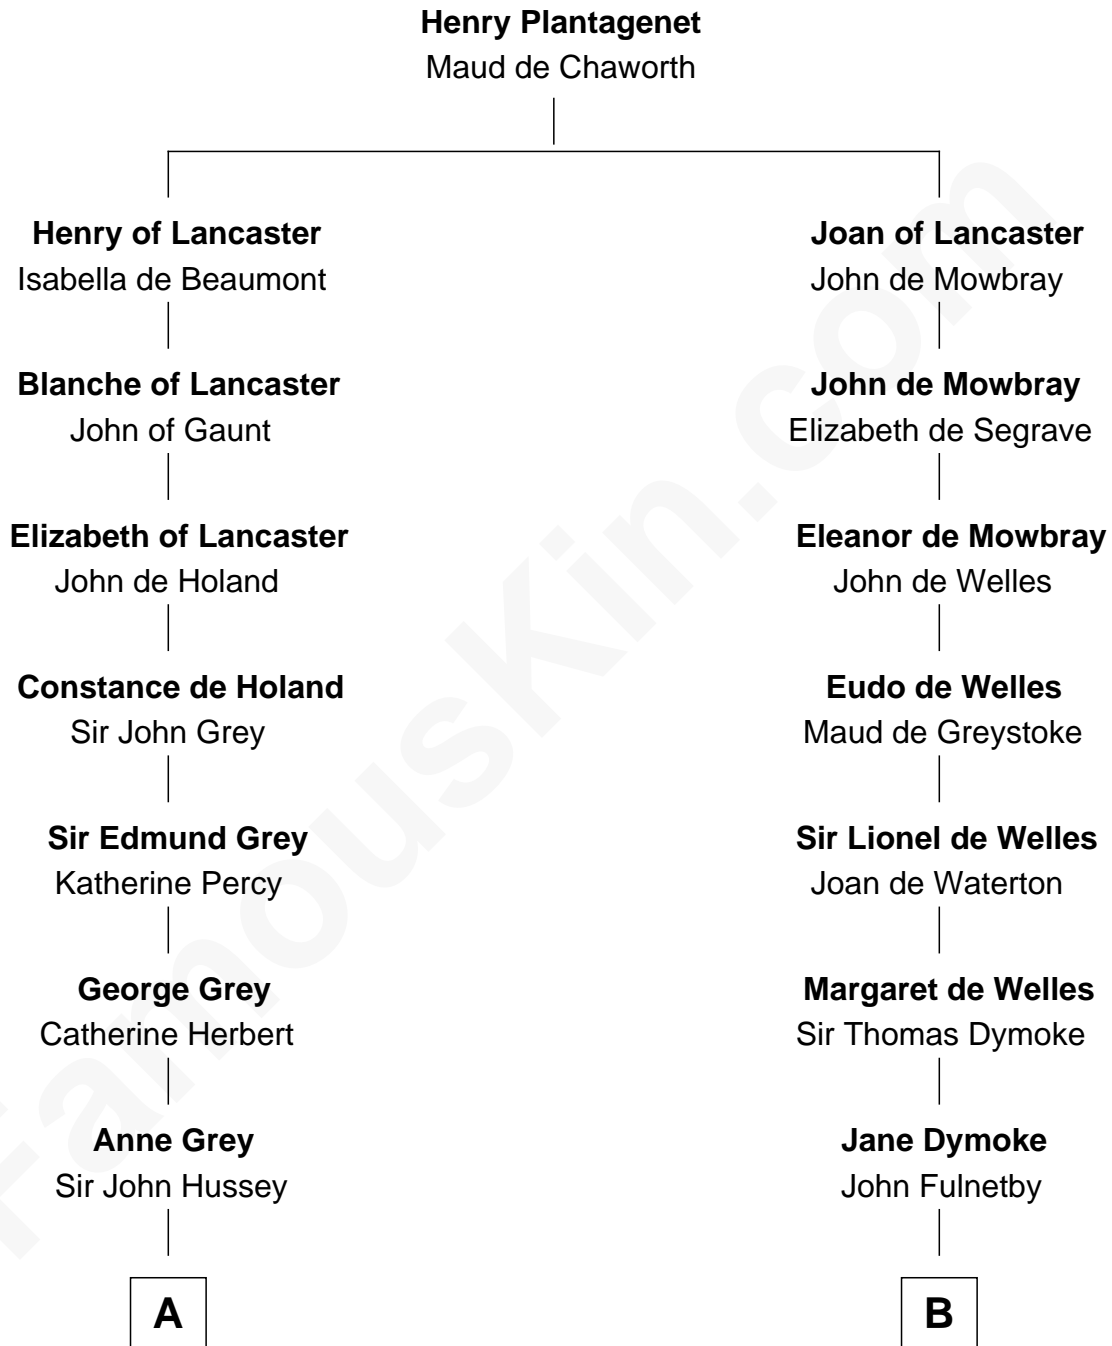

FamousKin.com

Relationship Chart of

Camilla Parker Bowles

Queen Consort of the United Kingdom

17th cousin 3 times removed of

Ralph Waldo Emerson

American Poet

C

George Keppel
Alice Frederica Edmonstone

Sonia Rosemary Keppel
Roland Calvert Cubitt

Rosalind Maud Cubitt
Bruce Middleton Hope Shand

Camilla Parker Bowles
Queen Consort