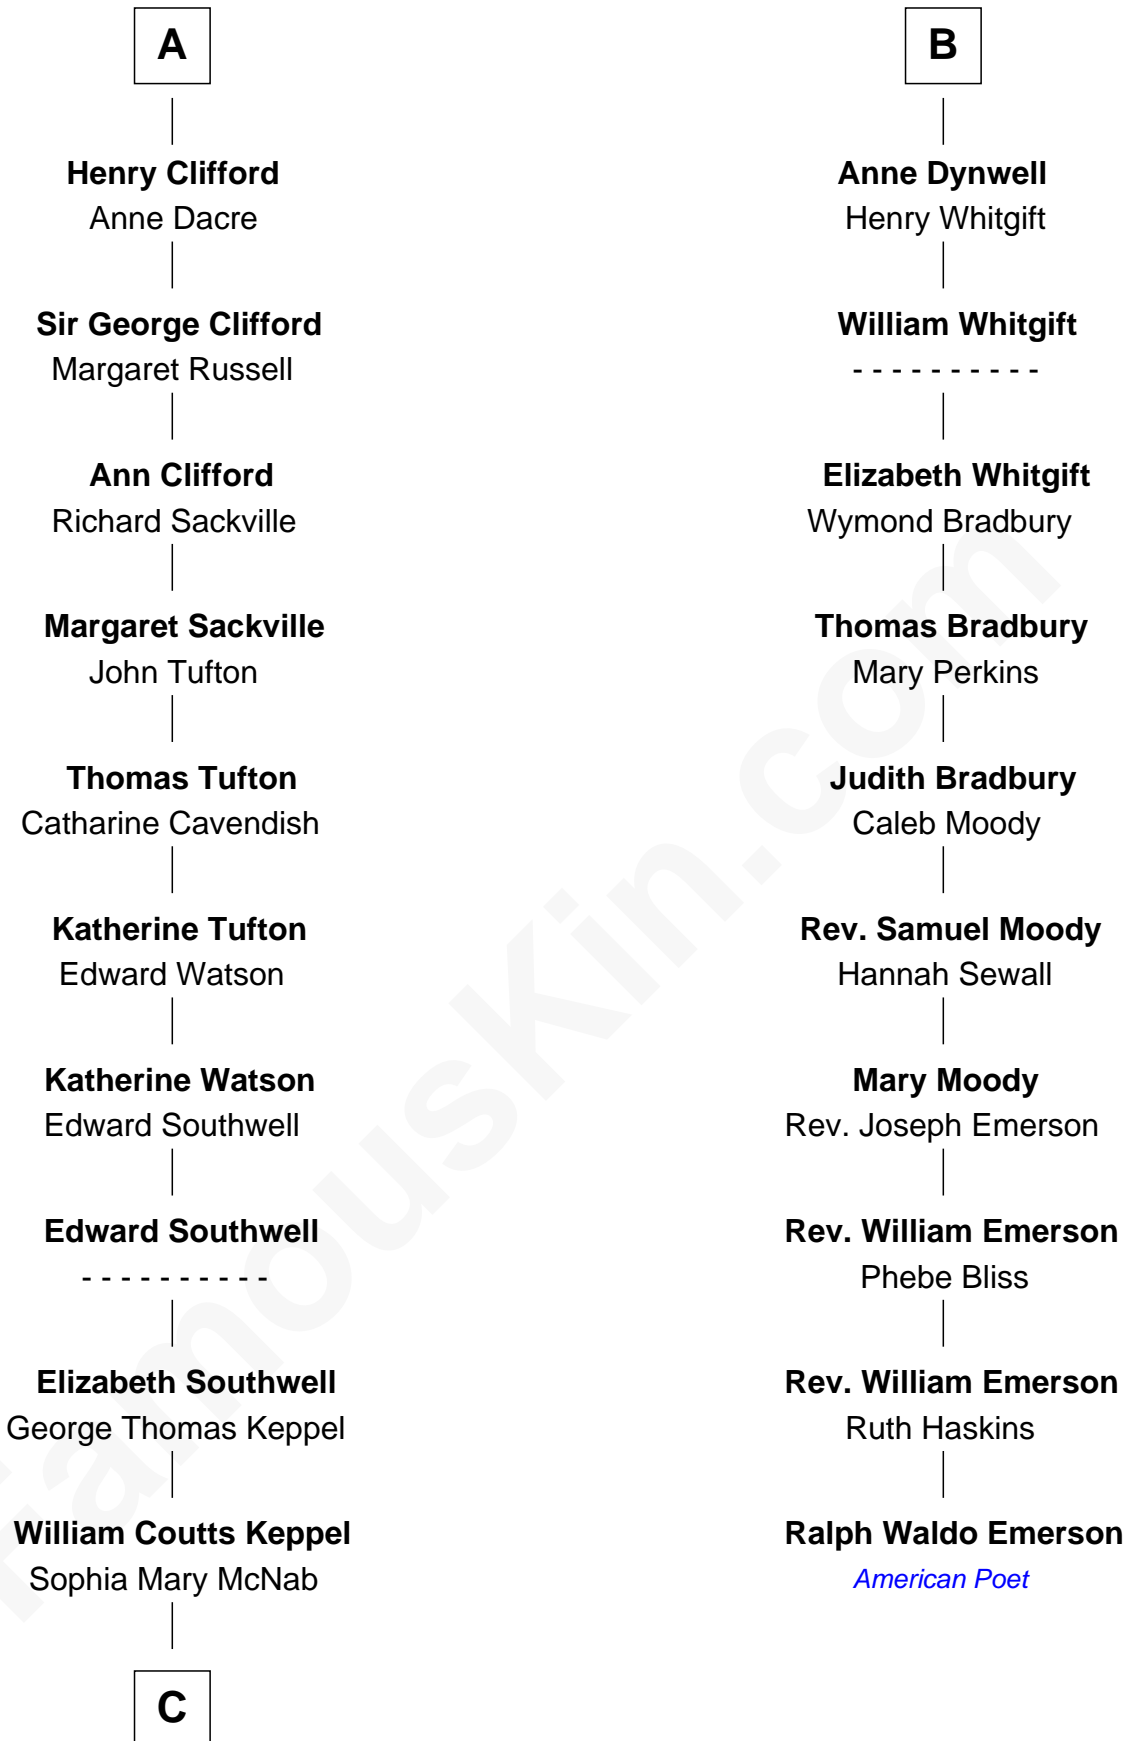

## Relationship Chart of

**Camilla Parker Bowles**

*Queen Consort of the United Kingdom*

16th cousin 4 times removed of

**Ralph Waldo Emerson**

*American Poet*

**Sir Geoffrey le Scrope**

Ivetta de Ros

**C**

**George Keppel**  
Alice Frederica Edmonstone

**Sonia Rosemary Keppel**  
Roland Calvert Cubitt

**Rosalind Maud Cubitt**  
Bruce Middleton Hope Shand

**Camilla Parker Bowles**  
*Queen Consort*