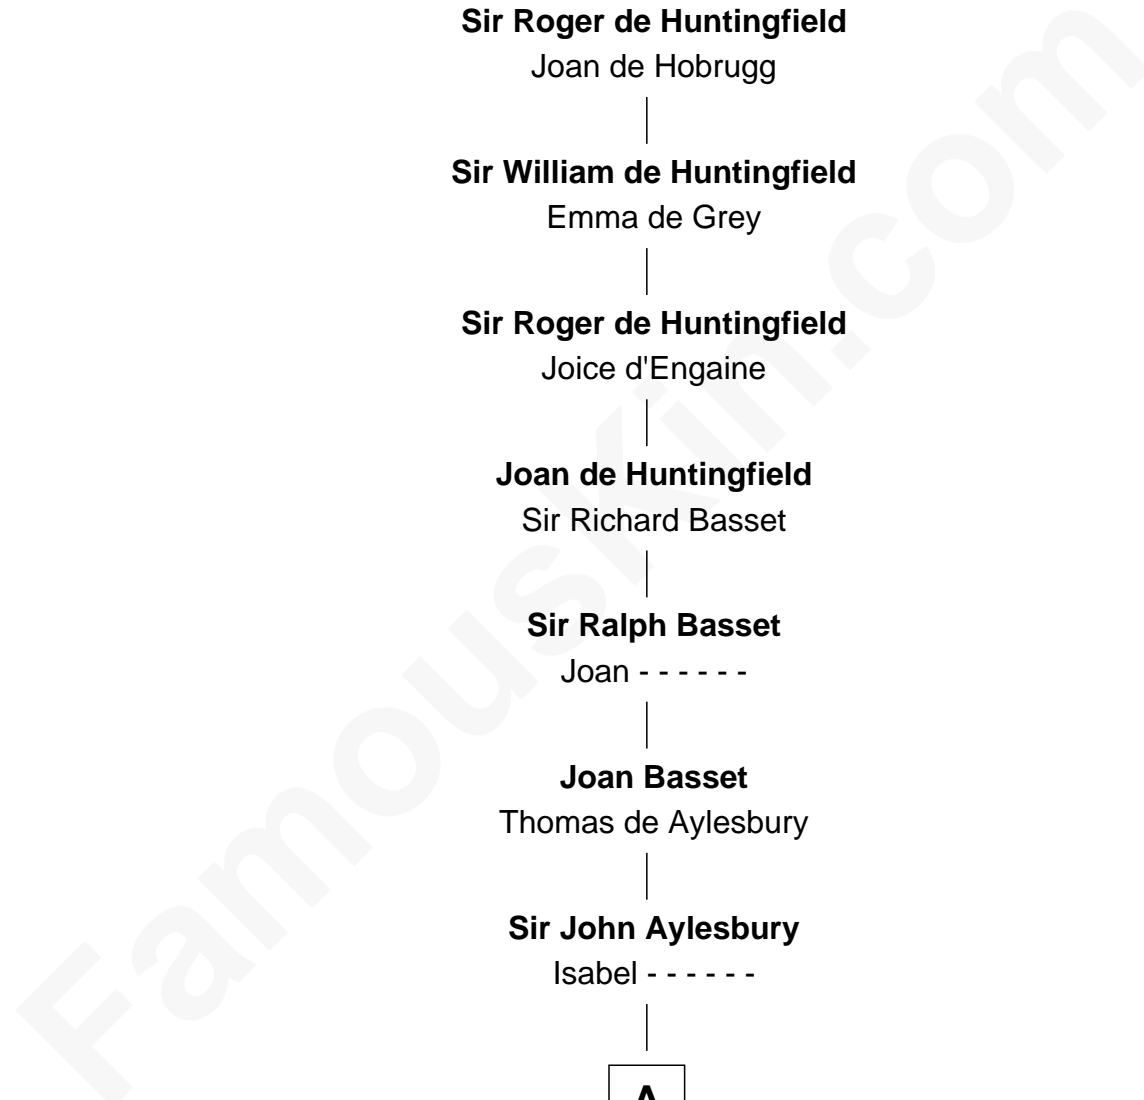

# FamousKin.com Relationship Chart of

**Camilla Parker Bowles**

*Queen Consort of the United Kingdom*

24th Great-granddaughter of

**William de Huntingfield**

*Magna Carta Surety*

**William de Huntingfield**

Sir Richard Basset

**Sir Ralph Basset**

Joan - - - - -

**Joan Basset**

Thomas de Aylesbury

**Sir John Aylesbury**

Isabel - - - - -

**A**

**A**

**Sir Thomas Aylesbury**

Katherine Pabenham

**Eleanor Aylesbury**

Sir Humphrey Stafford

**Humphrey Stafford**

Katherine Fray

**Anne Stafford**