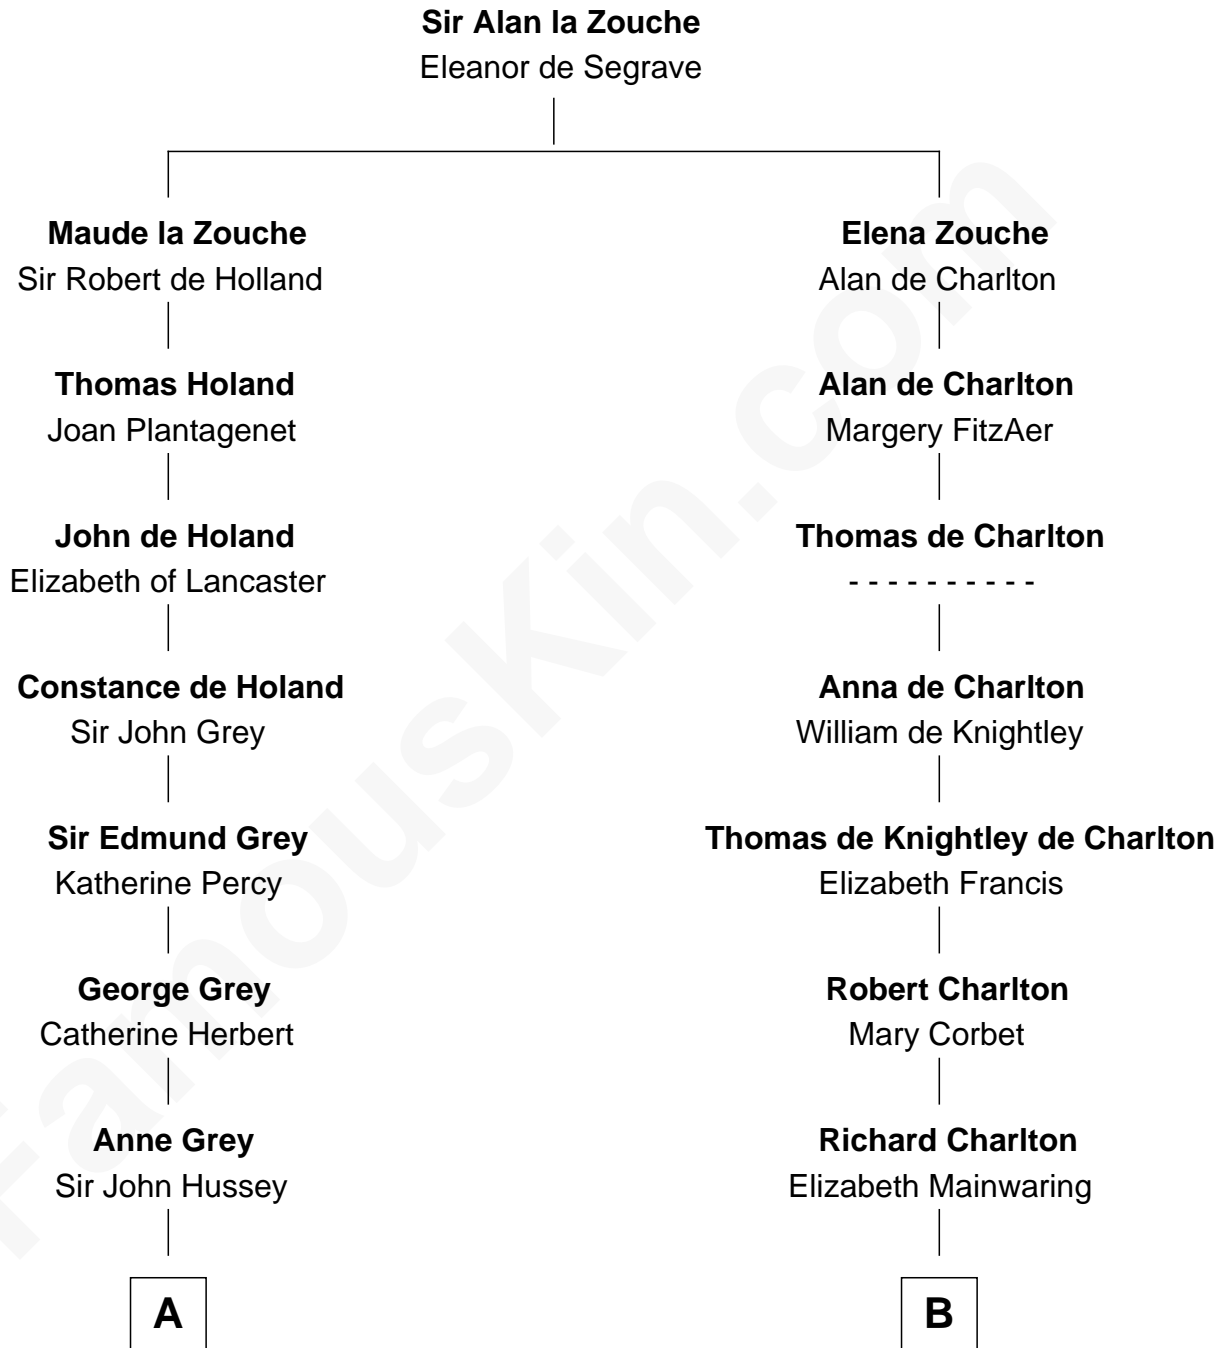

FamousKin.com

Relationship Chart of

Camilla Parker Bowles

Queen Consort of the United Kingdom

11th cousin 9 times removed of

Rev. John Whittingham

(c1616 - 1639) Great Migration Immigrant 1637

C

—
George Keppel

Alice Frederica Edmonstone

—
Sonia Rosemary Keppel

Roland Calvert Cubitt

—
Rosalind Maud Cubitt

Bruce Middleton Hope Shand

—
Camilla Parker Bowles

Queen Consort