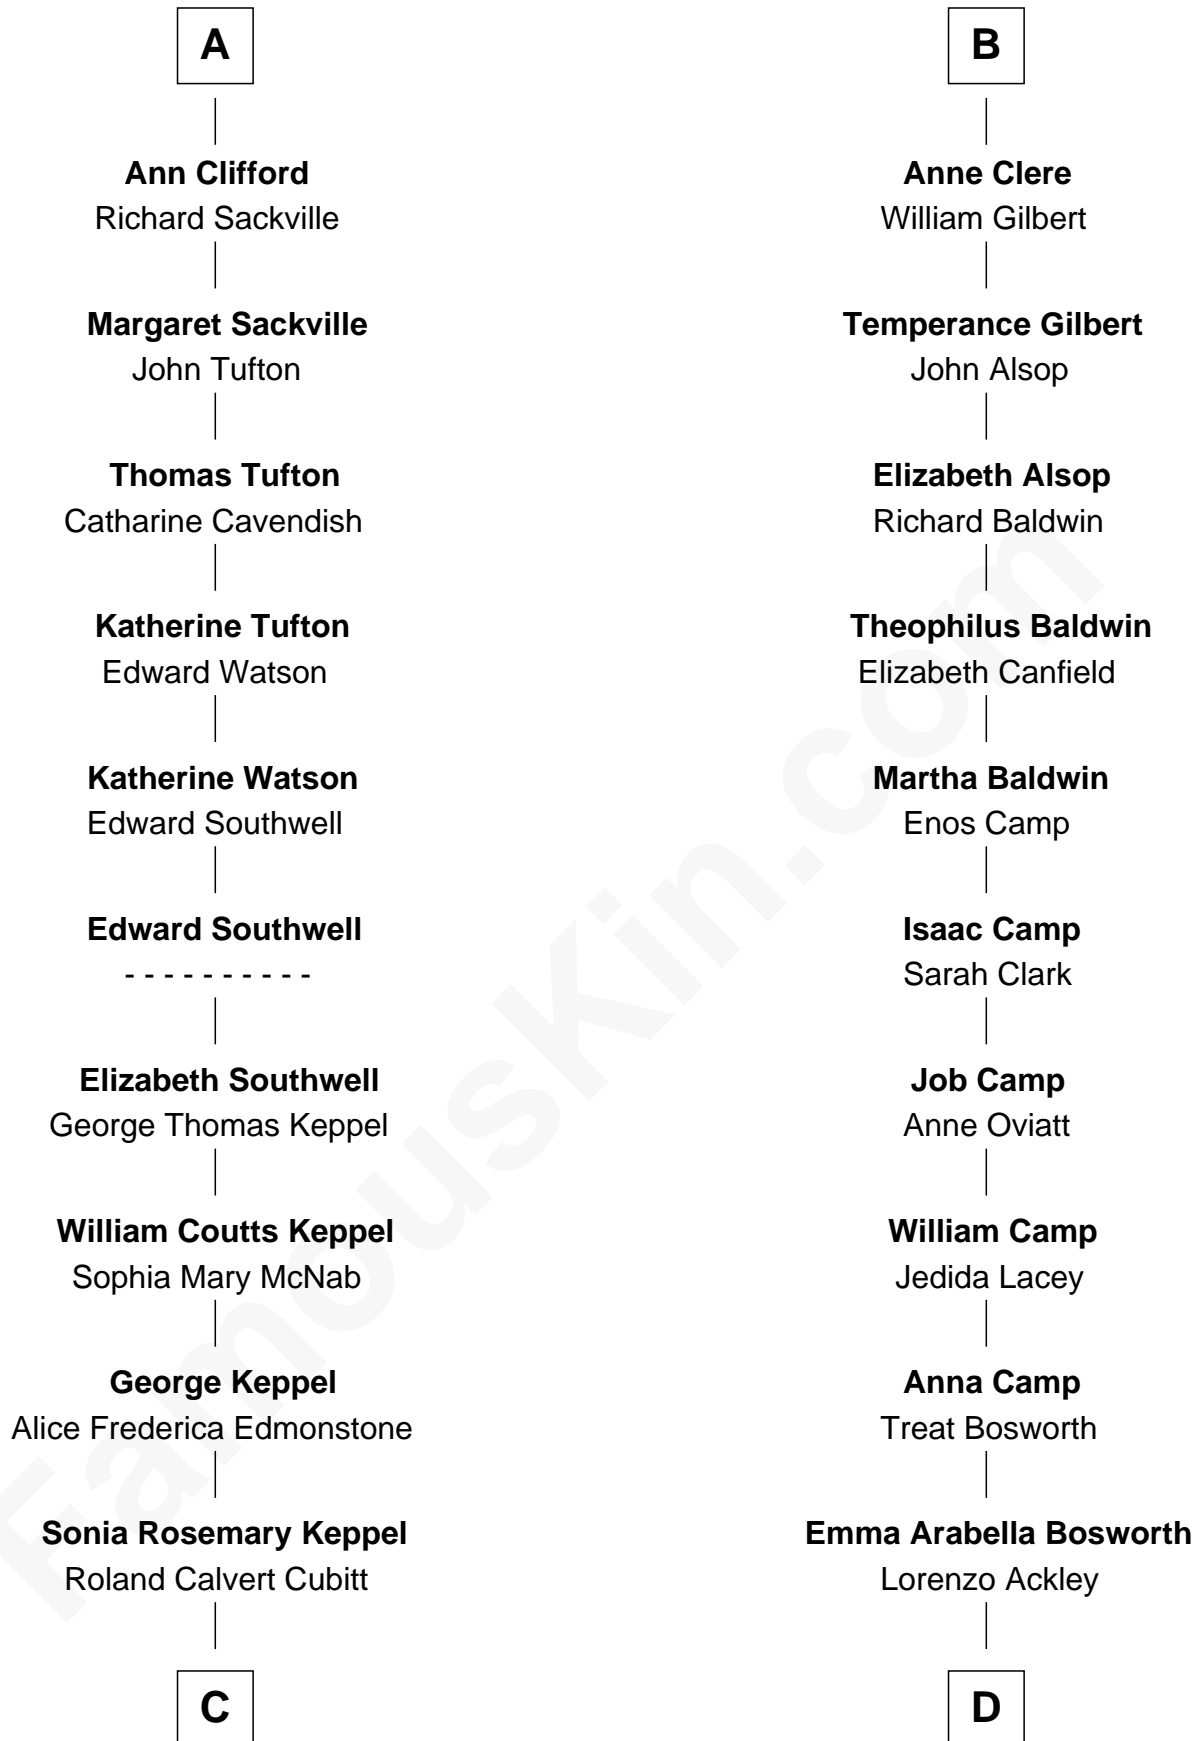

FamousKin.com

Relationship Chart of

Camilla Parker Bowles

Queen Consort of the United Kingdom

18th cousin 3 times removed of

Sydney Biddle Barrows

Mayflower Madam

Sir Hugh de Stafford
Philippa de Beauchamp

Michael de la Pole

Isabel de la Pole

Thomas Morley

Elizabeth Morley

Sir John Arundell

Anne Arundell

Sir James Tyrrell

Sir Thomas Tyrrell

Margaret Willoughby

Anne Tyrrell

Sir John Clere

Sir Edmund Clere

Frances Fulmerston

B

C

Rosalind Maud Cubitt
Bruce Middleton Hope Shand