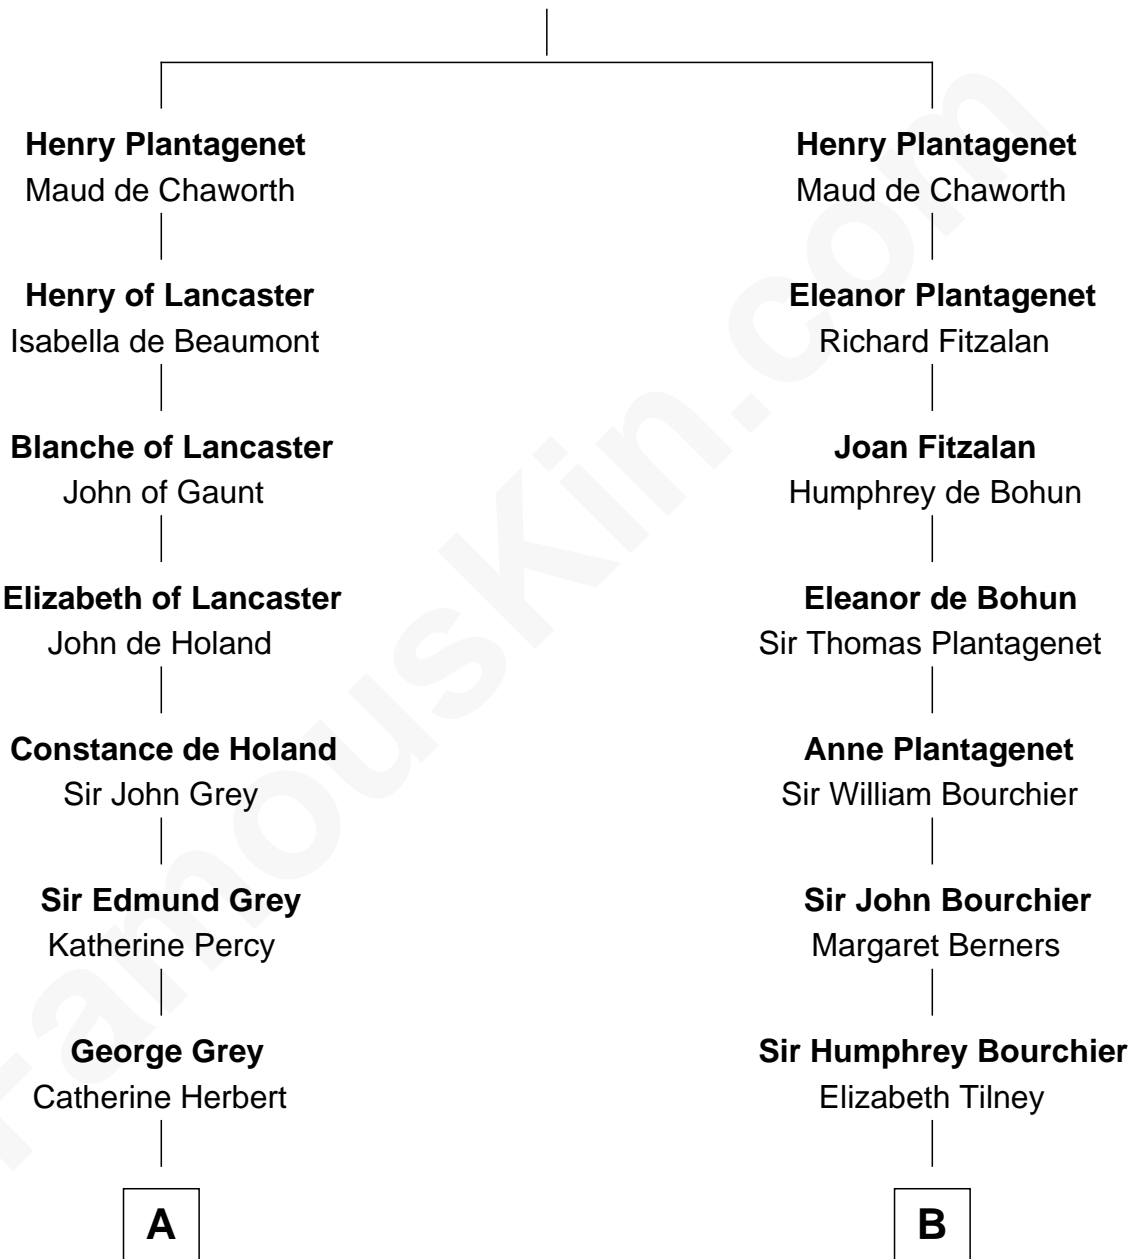

Edmund Plantagenet

Blanche of Artois