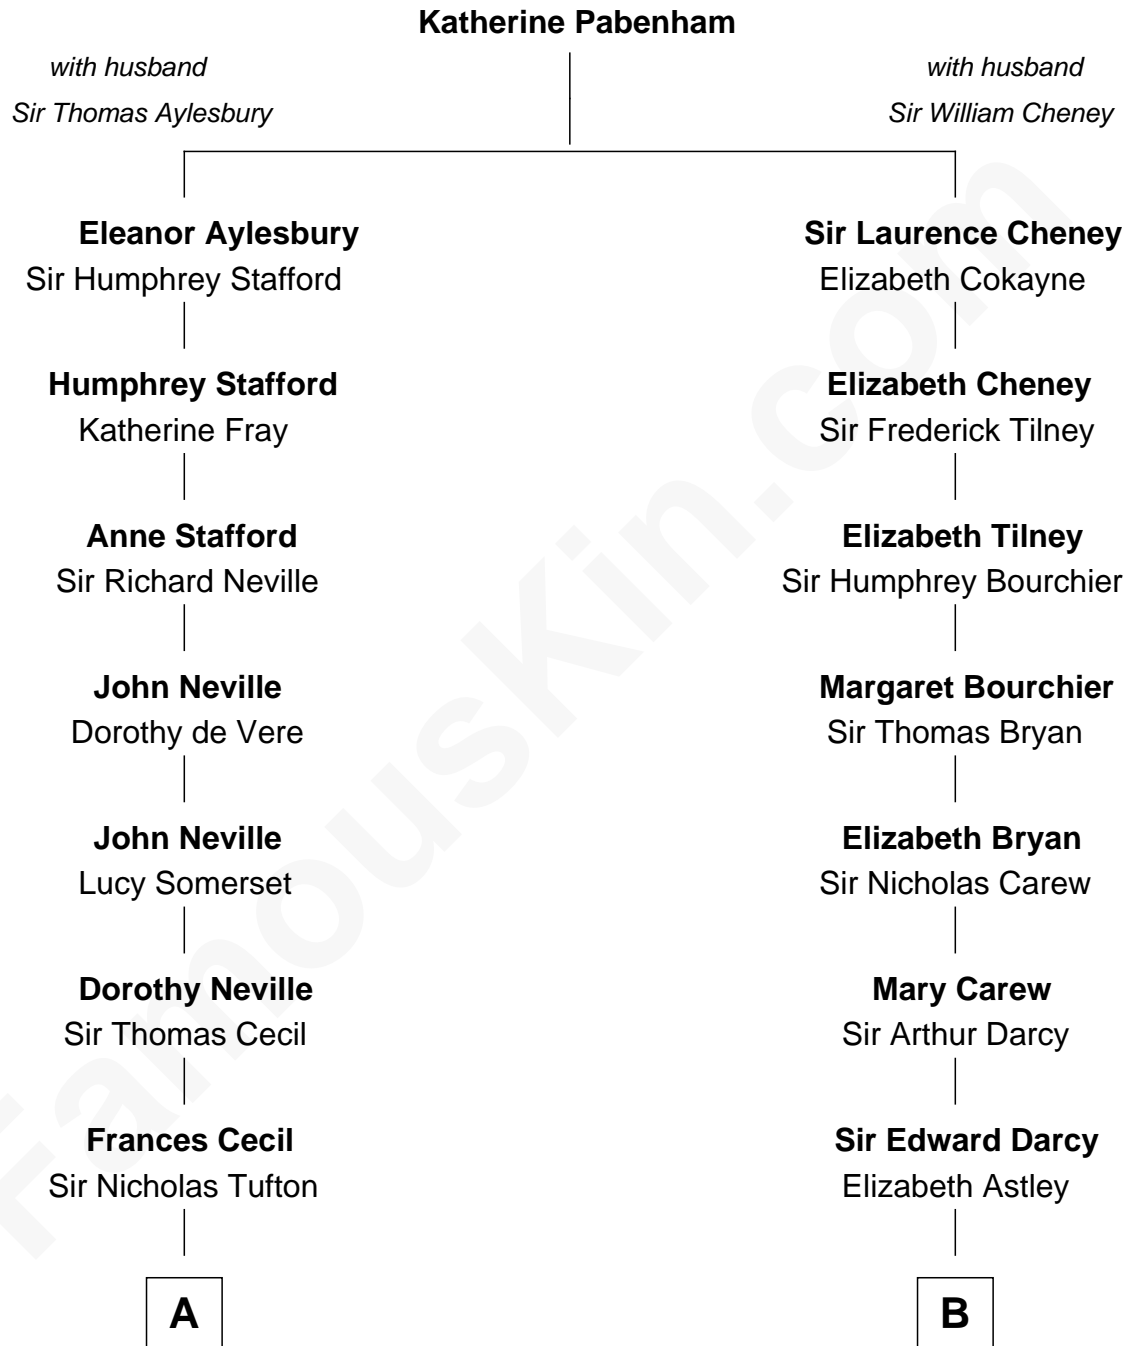

FamousKin.com

Relationship Chart of

Camilla Parker Bowles

Queen Consort of the United Kingdom

12th cousin 5 times removed of

Robert Treat Paine

Signer of the Declaration of Independence

Camilla Parker Bowles photo by [Agência Brasil](#) ([CC BY 3.0 BRAZIL](#))