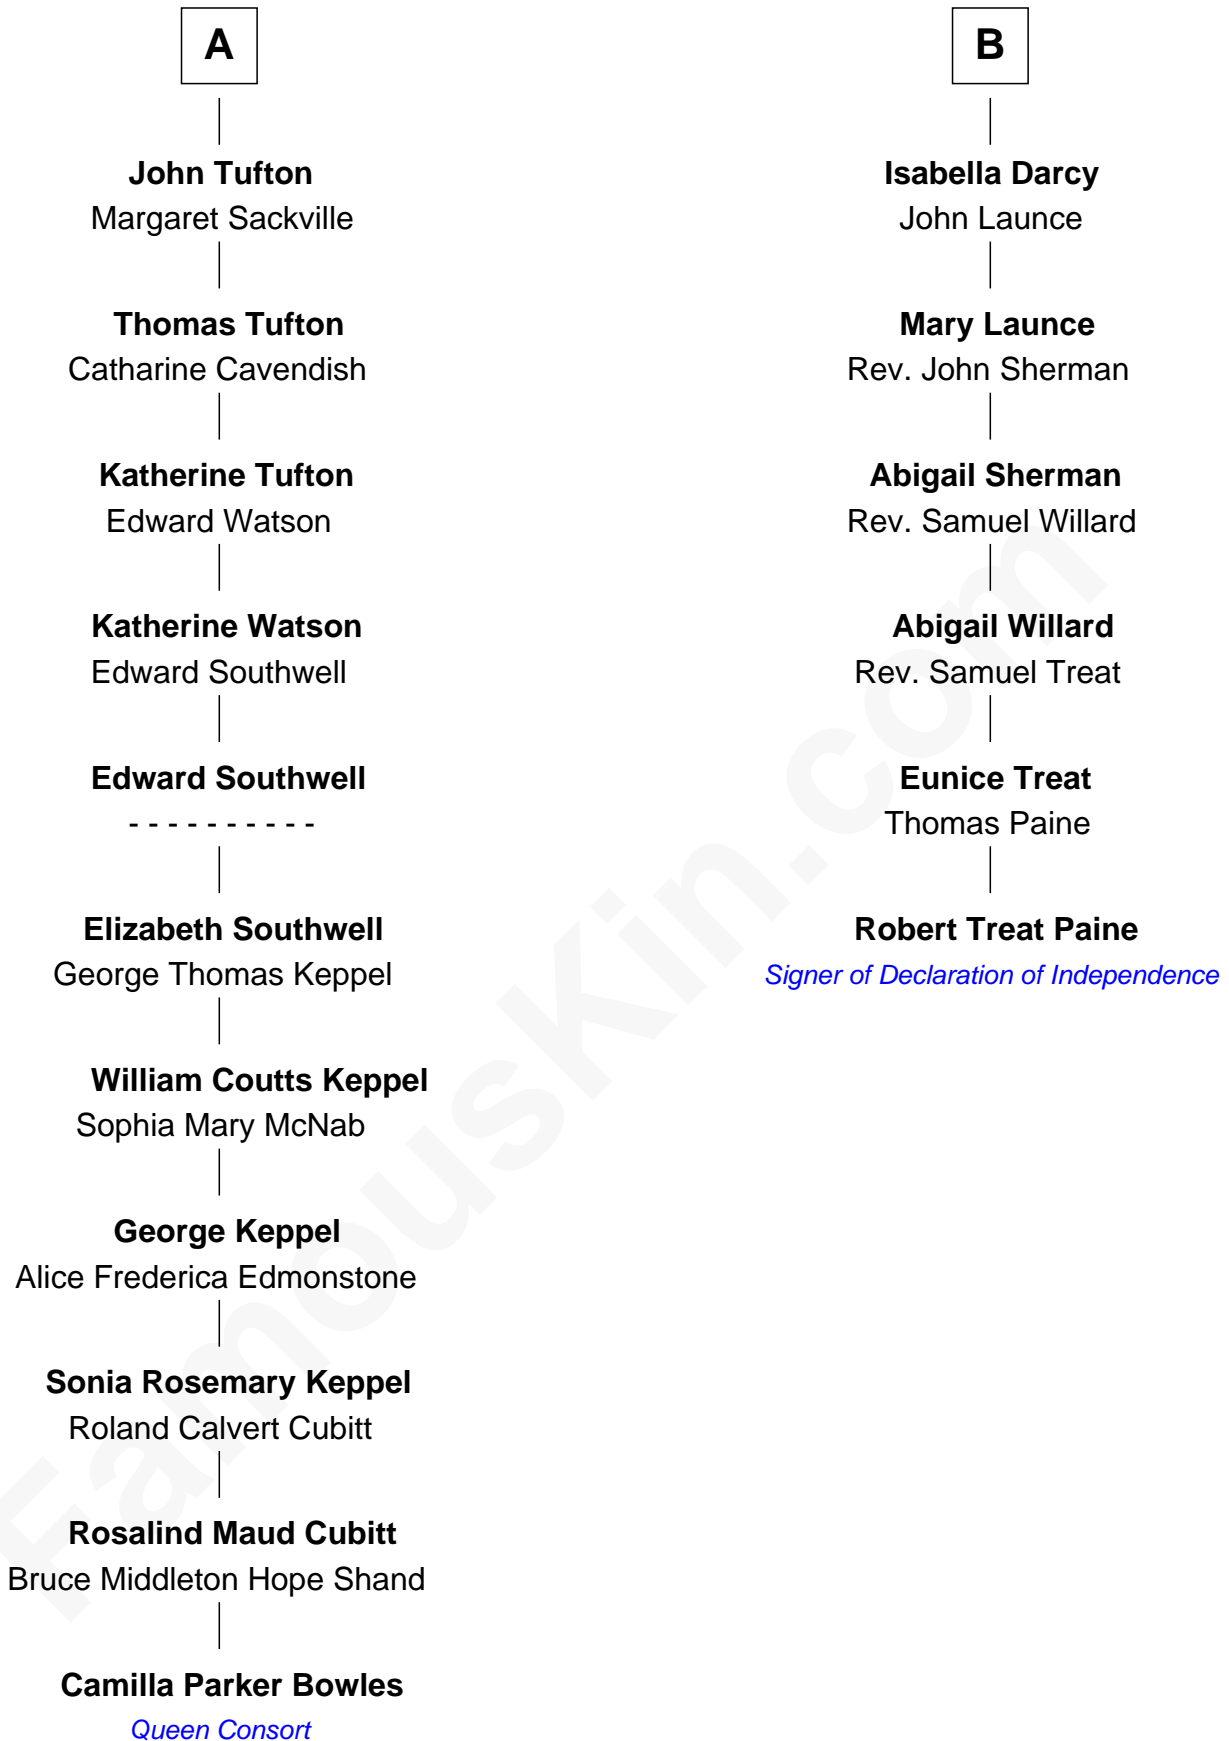

FamousKin.com

Relationship Chart of

Camilla Parker Bowles

Queen Consort of the United Kingdom

12th cousin 5 times removed of

Robert Treat Paine

Signer of the Declaration of Independence

Camilla Parker Bowles photo by [Agência Brasil](#) ([CC BY 3.0 BRAZIL](#))