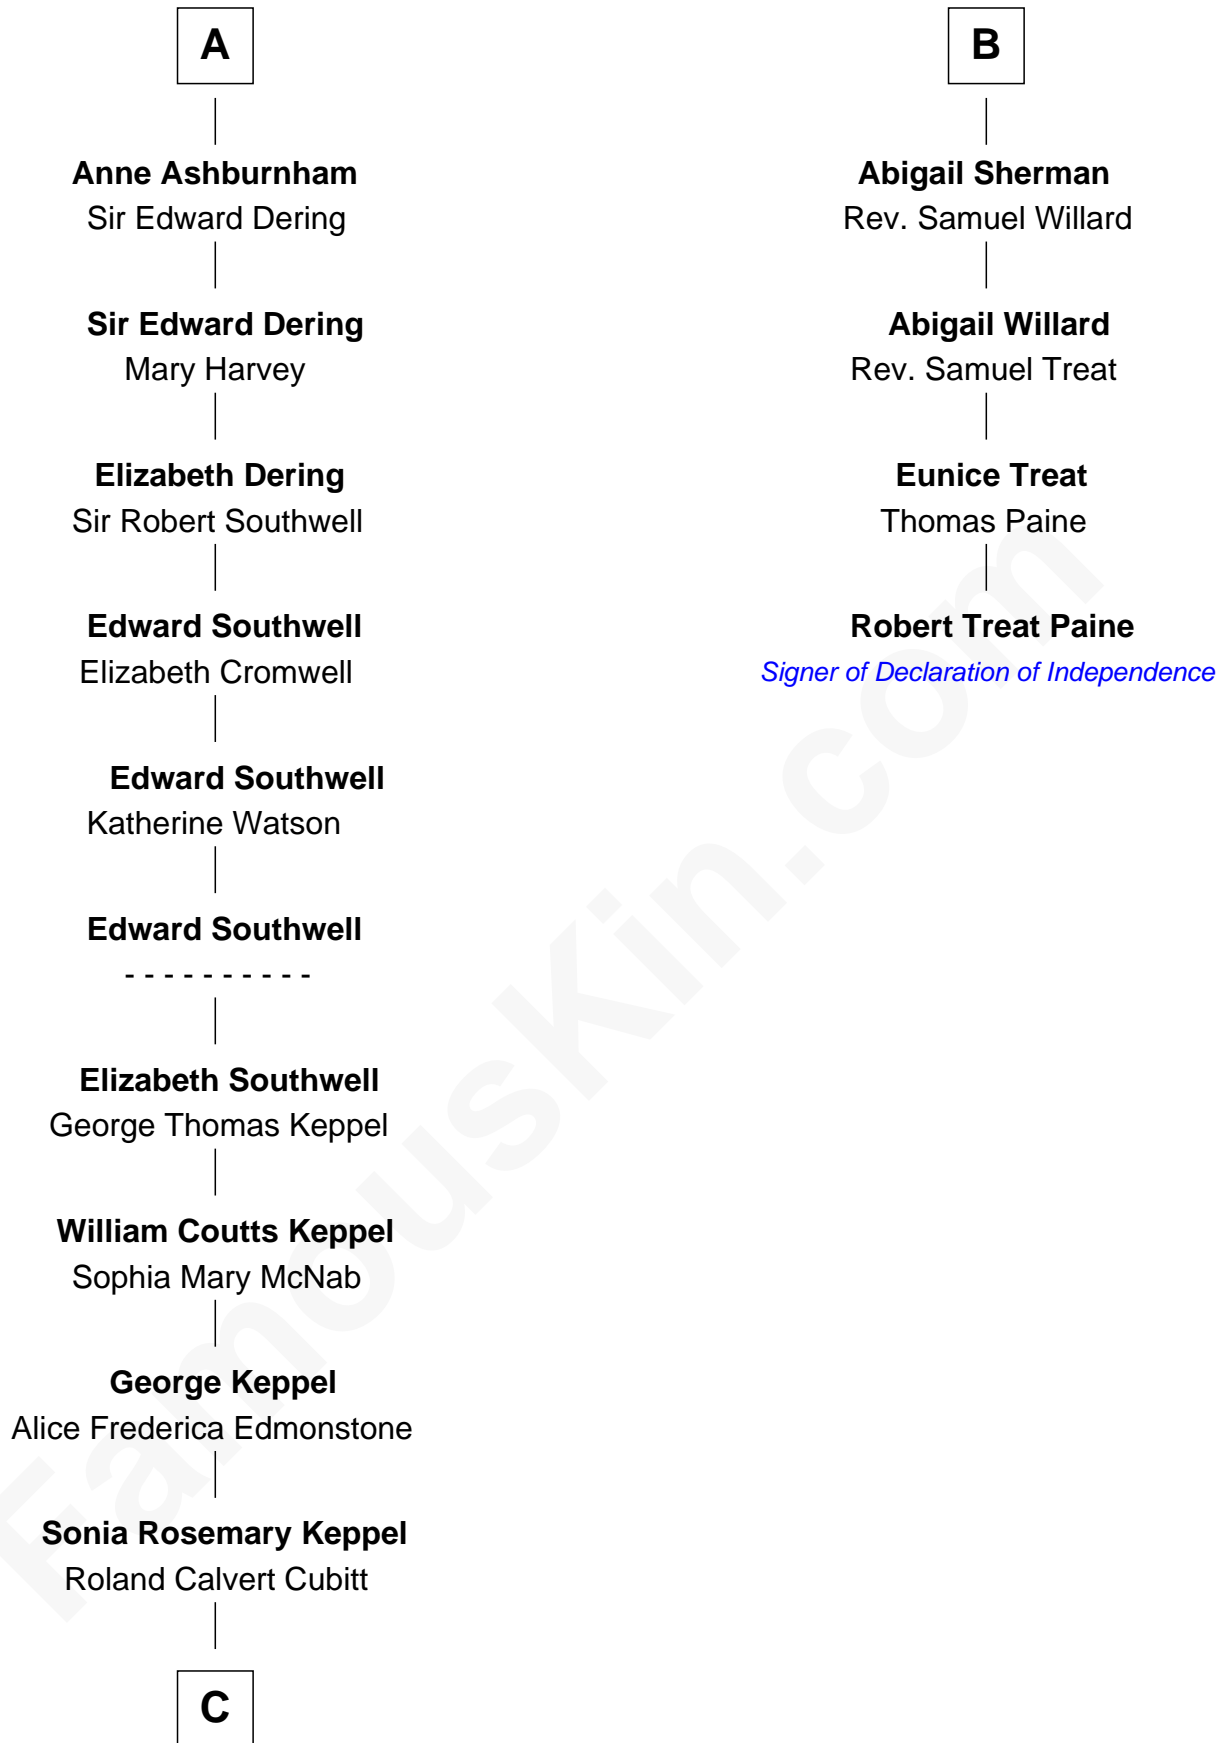

## Relationship Chart of

### Camilla Parker Bowles

Queen Consort of the United Kingdom

10th cousin 8 times removed of

**Robert Treat Paine**

Signer of the Declaration of Independence

**C**

**Rosalind Maud Cubitt**  
Bruce Middleton Hope Shand