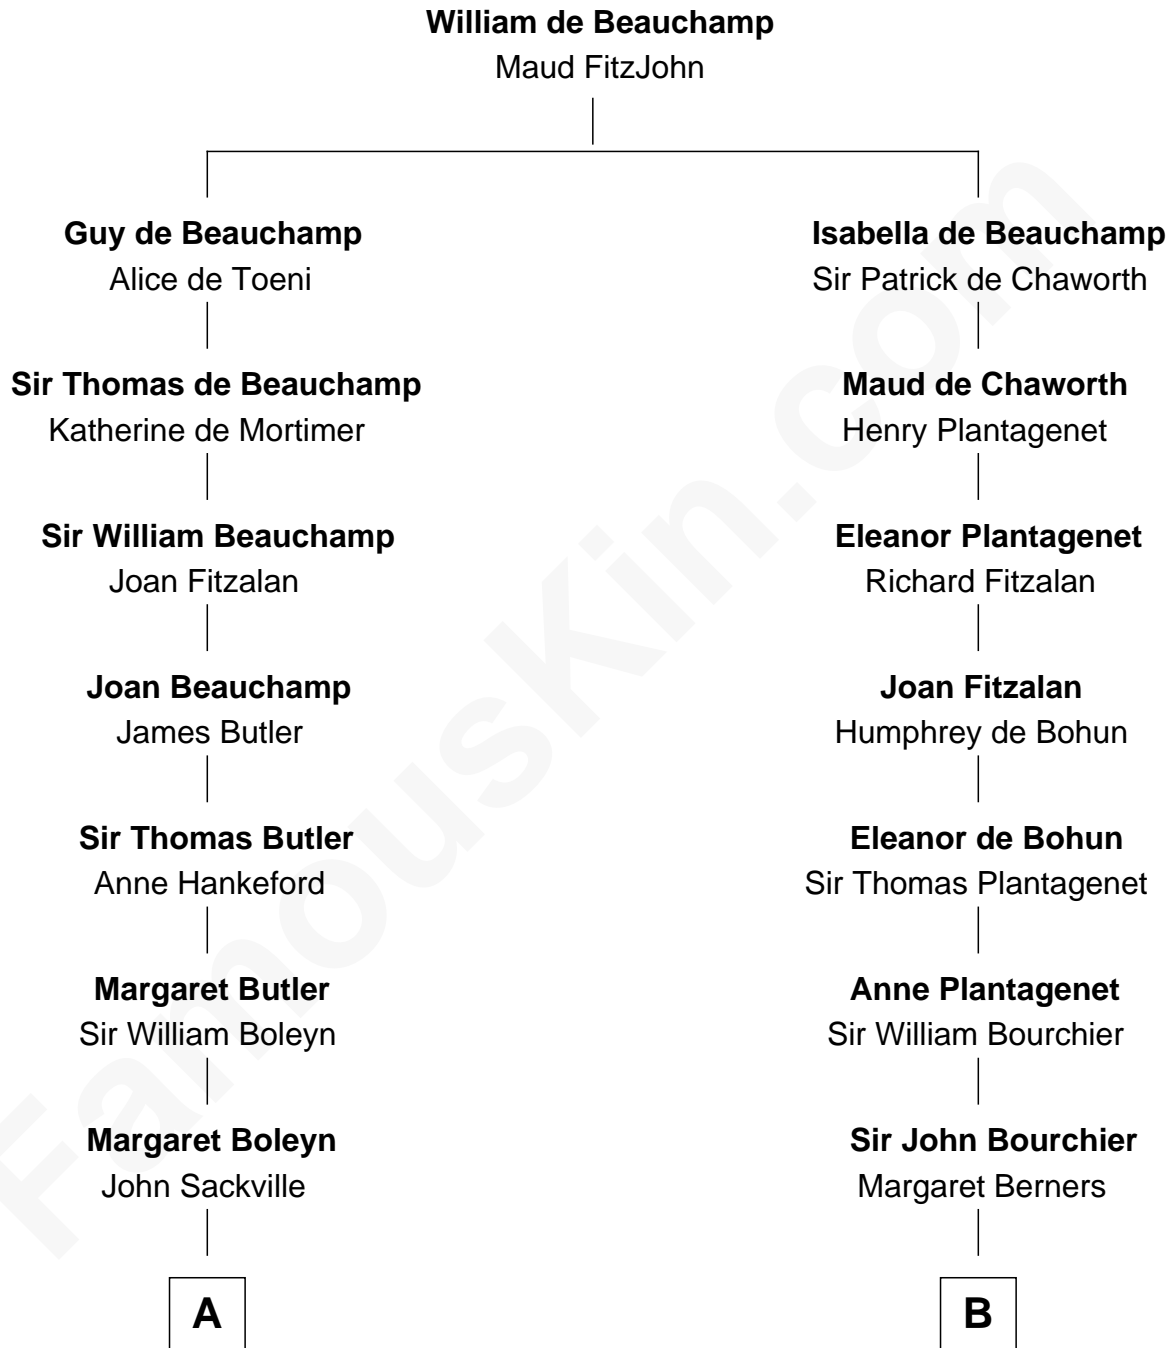

FamousKin.com

Relationship Chart of Camilla Parker Bowles

Queen Consort of the United Kingdom

17th cousin 4 times removed of

Robert Treat Paine

Signer of the Declaration of Independence

C

William Coutts Keppel

Sophia Mary McNab

George Keppel

Alice Frederica Edmonstone

Sonia Rosemary Keppel

Roland Calvert Cubitt

Rosalind Maud Cubitt

Bruce Middleton Hope Shand

Camilla Parker Bowles

Queen Consort