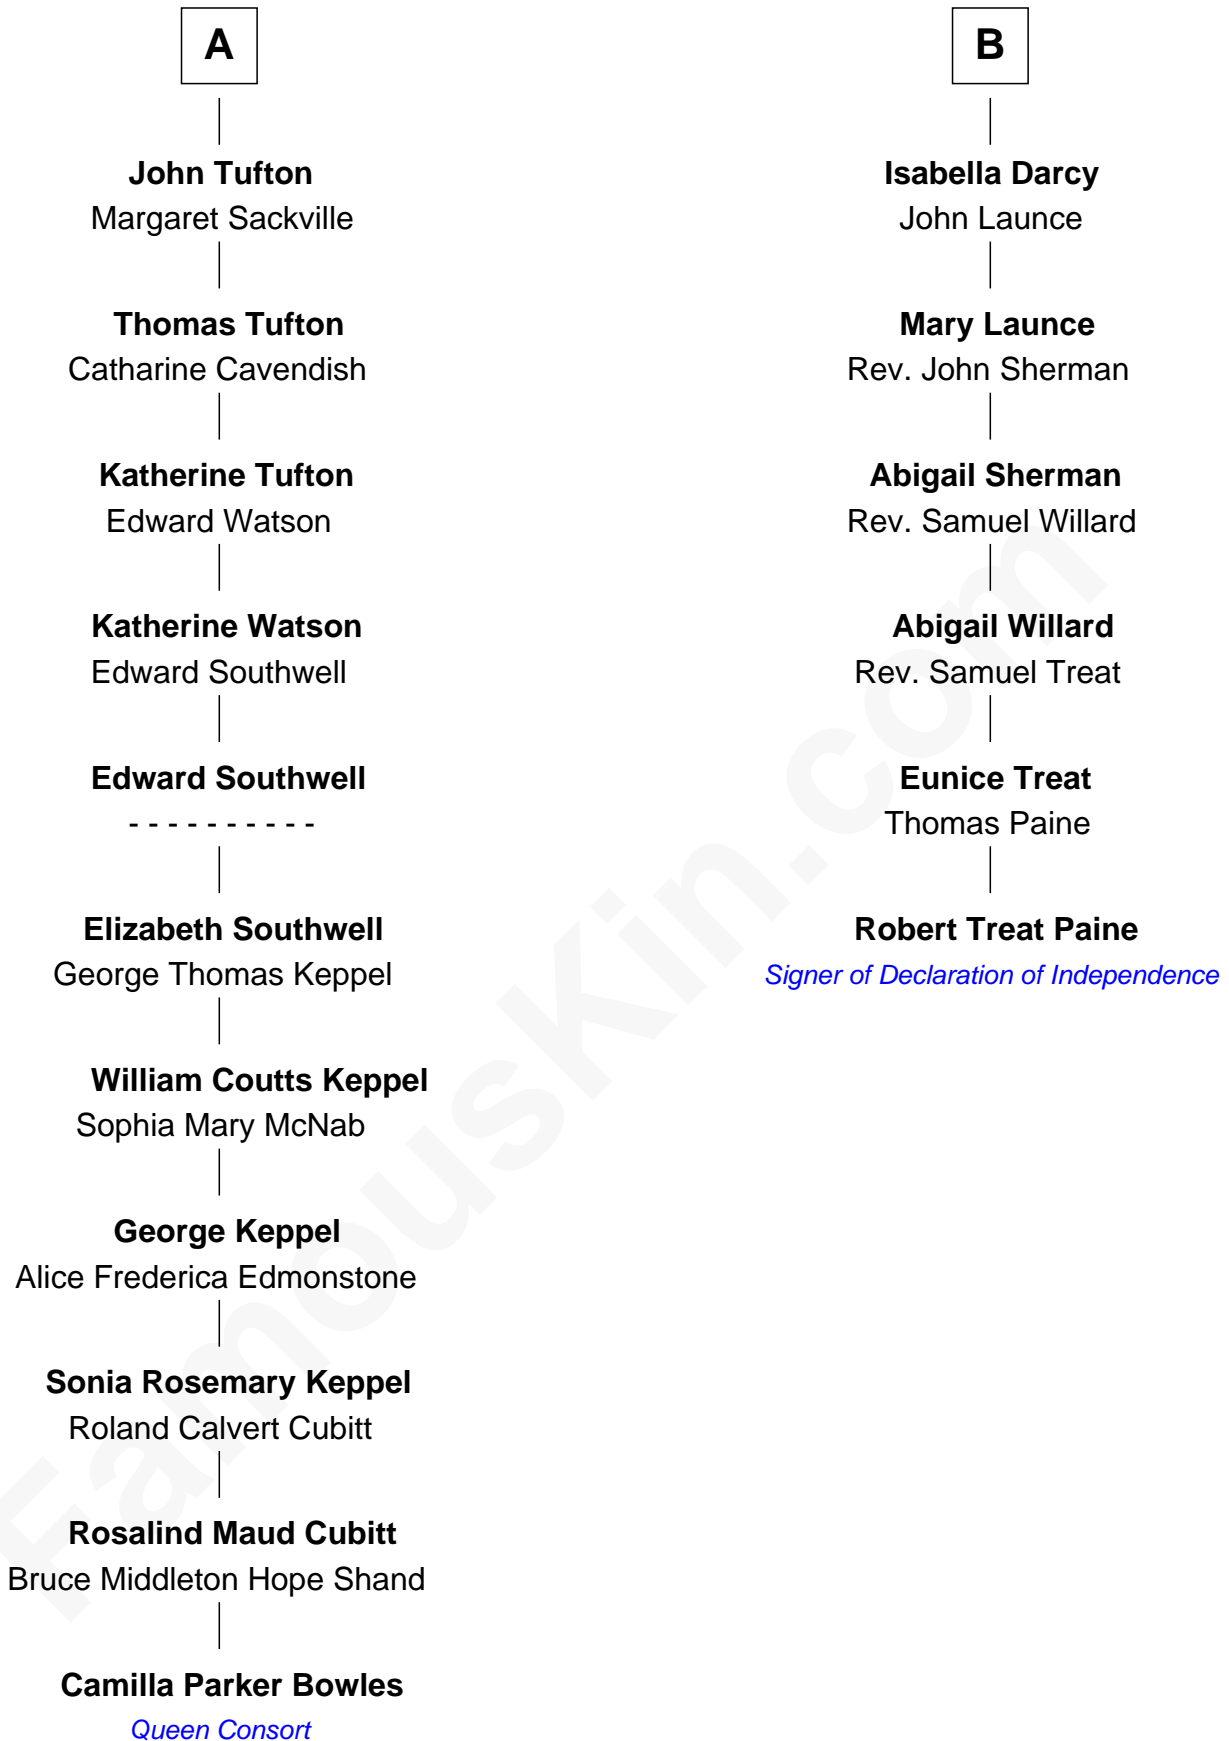

FamousKin.com

Relationship Chart of Camilla Parker Bowles

Queen Consort of the United Kingdom

12th cousin 5 times removed of

Robert Treat Paine

Signer of the Declaration of Independence

Camilla Parker Bowles photo by [Agência Brasil](#) ([CC BY 3.0 BRAZIL](#))