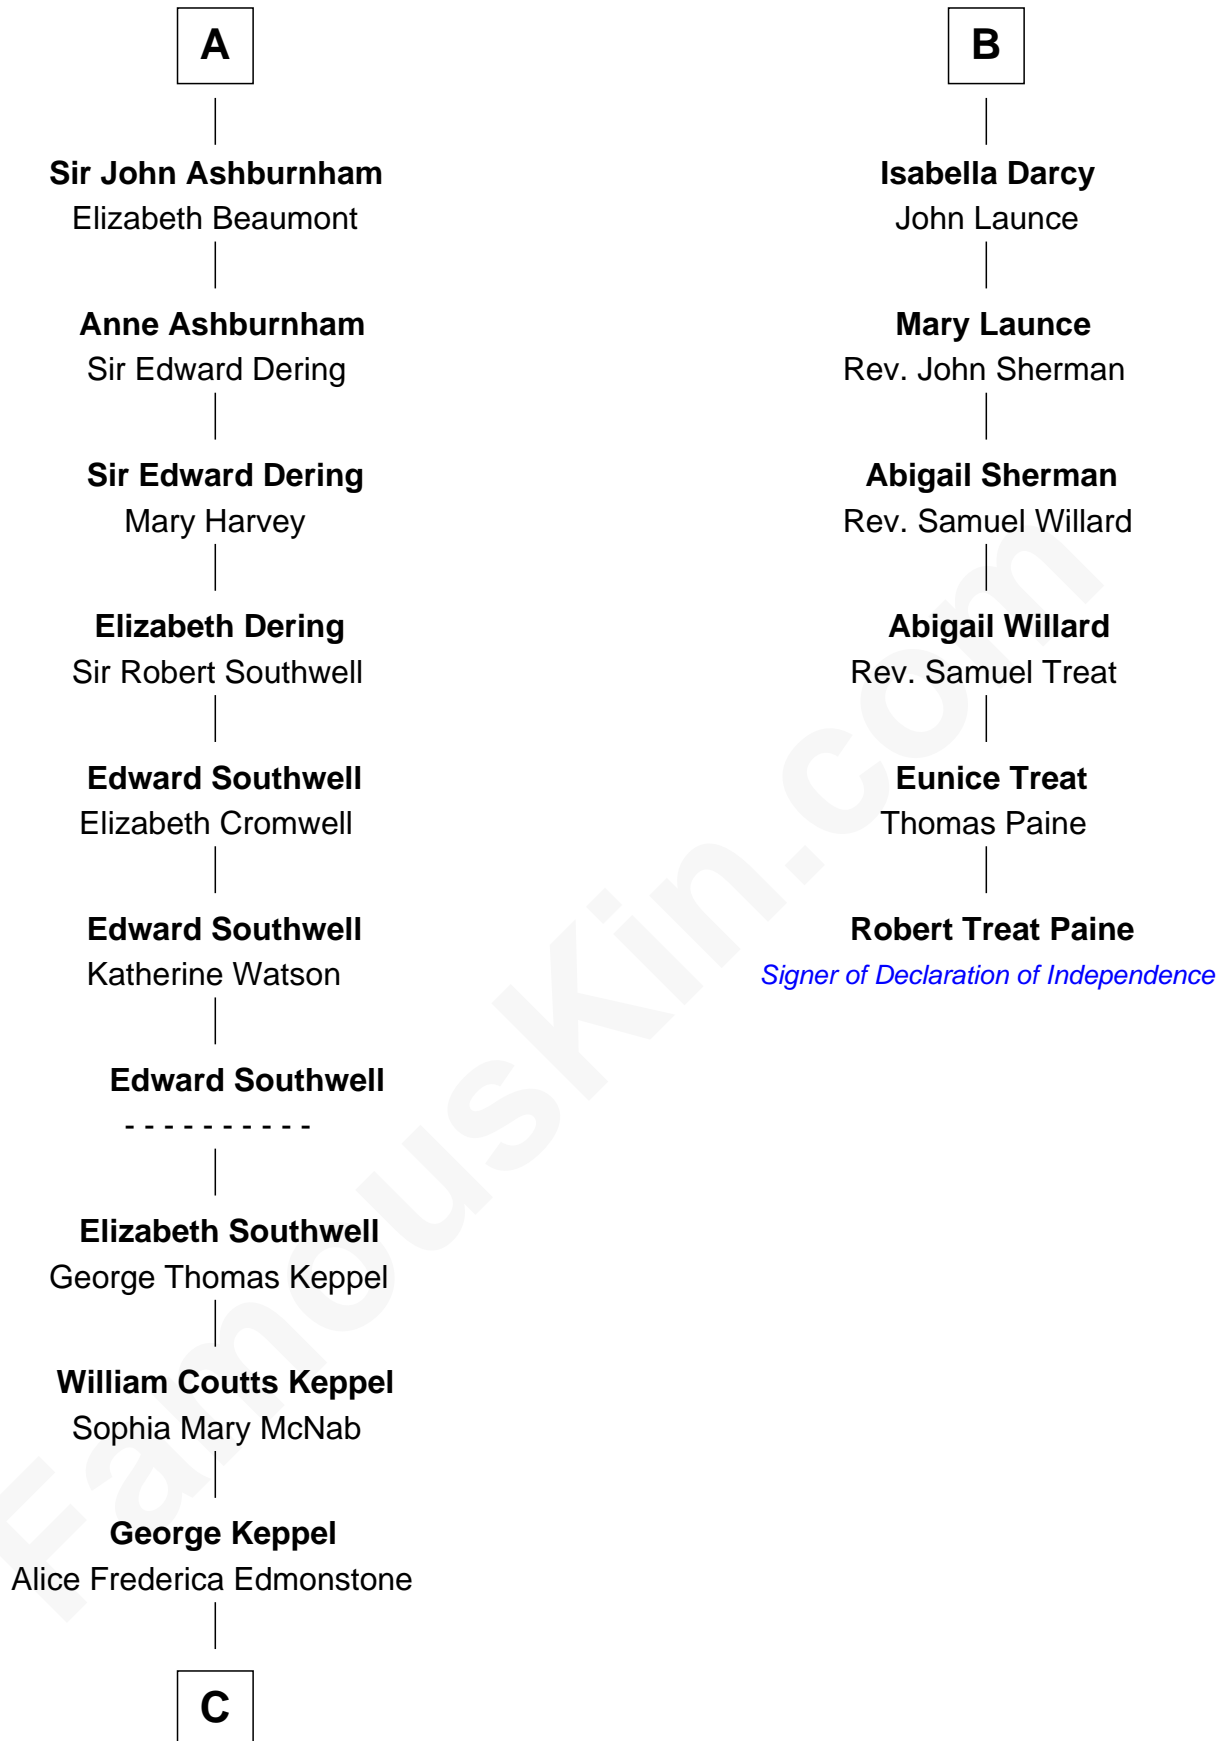

FamousKin.com

Relationship Chart of

Camilla Parker Bowles

Queen Consort of the United Kingdom

12th cousin 7 times removed of

Robert Treat Paine

Signer of the Declaration of Independence

C

—
Sonia Rosemary Keppel

Roland Calvert Cubitt

—
Rosalind Maud Cubitt

Bruce Middleton Hope Shand

—
Camilla Parker Bowles

Queen Consort

FamousKin.com